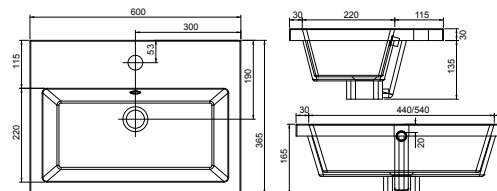

Product Finishes	Dart 600 600w x 365d x 30h
White	373584
Price	£260