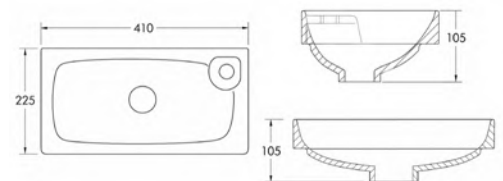

Kemble Ceramic Vanity Basin

Suitable for Byford & Henbury Cloakroom Units. No Overflow. Requires an unslotted waste, freeflow recommended.

Product Finishes	Kemble 400 400w x 220d x 15h
White	8968 (to fit Vanity 400 Slim)
Price	£82