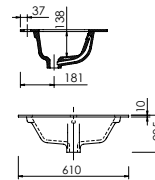

Compact HPL Worktop with Undermount Vanity Basin

Suitable for Highfield, Oakley & Verona ranges. Single tap hole and integrated overflow ring. Requires a slotted waste.

Product Finishes	Compact HPL Worktop with Undermount Basin 610w x 465d x 10h
Lunar Black	823342 (to fit Vanity 600)
Price	£515