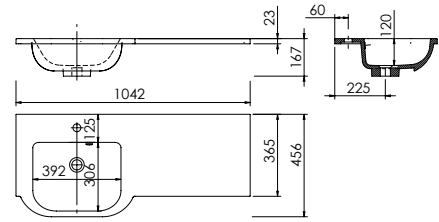

Derwent Shoulder Cast Semi-Recessed Standard Depth Wing Basin

Designed to sit directly on to a 500 or 600 standard basin unit plus additional units up to an overall maximum length of 1042mm, 1242mm or 1542mm. Single tap hole and integrated type 3 overflow ring. Requires a slotted waste.

Product	Derwent Wing 1042
Finishes	1042w x 456d x 23h (Requires 500mm basin unit)
White	Left Bowl - 373714
White	Right Bowl - 373715
Price	£400