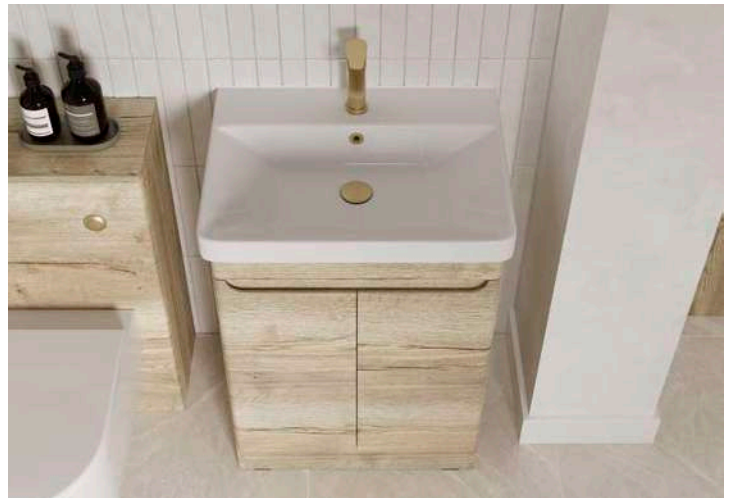

Get the look

Ellwood WC Unit
Byford Two Drawer Floor Standing Vanity 600

Complete the look

Abano 600 Vanity Basin
Glasbury Brushed Brass Tap
Lomas 600 Gold Mirror