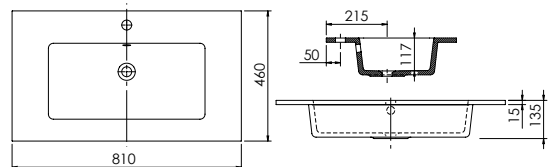

Product Finishes	Kenwyn 600 610w x 460d x 15h
White	373224 (to fit Vanity 600 Slim)
Price	£265

Product Finishes	Kenwyn 800 810w x 460d x 15h
White	373225 (to fit Vanity 800 Slim)
Price	£265

Kemble Ceramic Vanity Basin