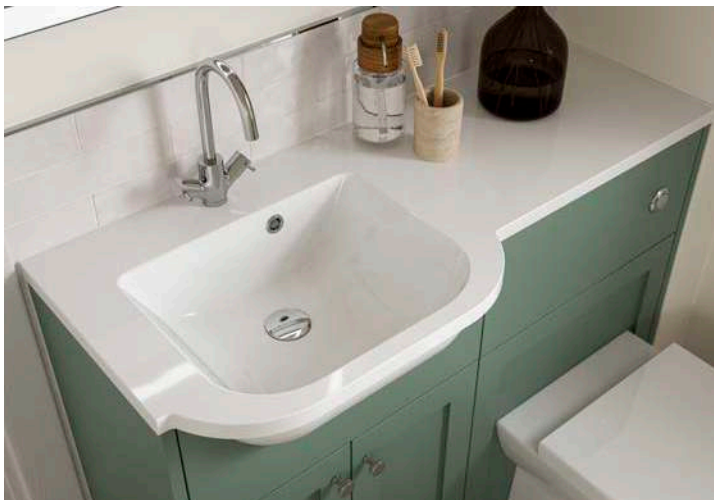

Get the look

500 Basin Unit
500 WC Unit

Complete the look

Derwent 1042 LH Wing Basin
Purley Chrome Tap
Wenning BTW Pan with Hyde Seat
Caldas Chrome Handle
Atico 600 Mirror