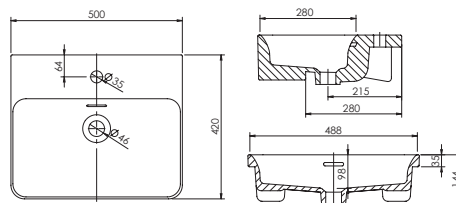

Hamble Ceramic Semi-Recessed Basin

Designed to be used with a worktop on a 500mm or 600mm standard or slimline basin unit. Single tap hole and integrated type 3 overflow ring. Requires a slotted waste.

Product Finishes	Hamble 500w x 420d x 35h mm	NEW
White	897201 (Minimum 500 basin unit required.)	
Price	£230