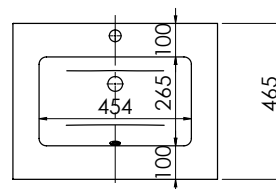

Product Finishes	Compact HPL Worktop with Undermount Basin 610w x 465d x 10h
Lunar Grey	823343 (to fit Vanity 600)
Price	£515