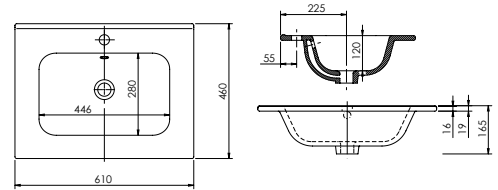

Henley Ceramic Vanity Basin

Suitable for Highfield, Oakley & Verona ranges. Includes a Chrome interchangeable type 3 overflow ring. Single tap hole. Requires a slotted waste.

Product Finishes	Henley 600 610w x 460d x 15h
White	8954 (to fit Vanity 600)
Price	£210