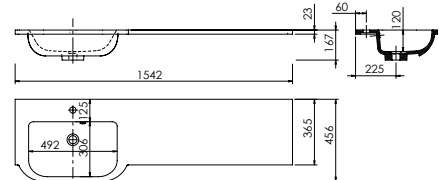

Product	Derwent Wing 1542
Finishes	1542w x 456d x 23h (Requires 600mm basin unit)
White	Left Bowl - 373703
White	Right Bowl - 373704
Price	£470