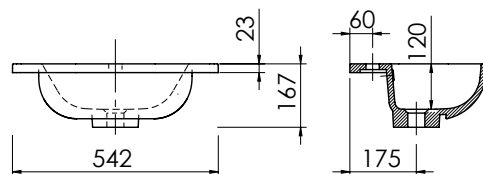

Product Finishes	Derwent Cast Slimline 542 542w x 376d x 23h
White	373710 (to fit 500 Slimline unit)
Price	£260