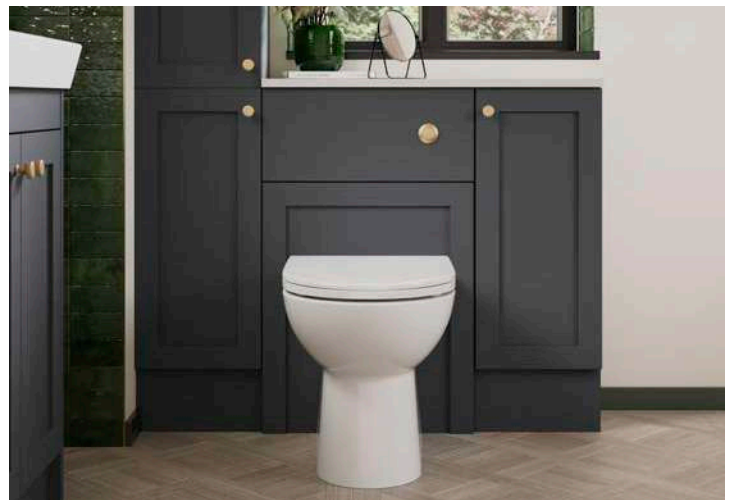

Winson Range

Wall Hung Vanity Kits

Winson vanity kits includes a basin with single tap hole and chrome interchangeable type 3 overflow ring, carcass, panels, fascias, end panels and soft-close fittings.