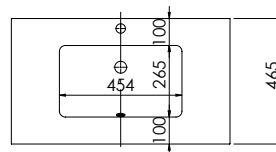

Product Finishes	Compact HPL Worktop with Undermount Basin 810w x 465d x 10h
Lunar Grey	823443 (to fit Vanity 800)
Price	£545