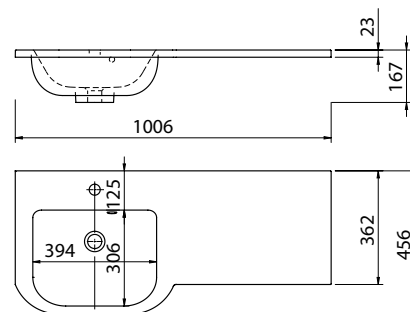

Derwent Cast Semi-Recessed Standard Depth Wing Basin

Designed to sit directly on to a 500 or 600 standard basin unit plus additional units up to an overall maximum length of 1000mm, 1200mm or 1500mm. Single tap hole and integrated type 3 overflow ring. Requires a slotted waste.

Product	Derwent Wing 1000
Finishes	1006w x 456d x 23h (Requires 500mm basin unit)
White	Left Bowl - 373587
White	Right Bowl - 373588
Price	£400