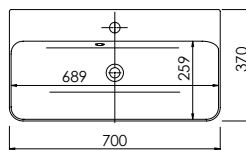

Product	Abano 500
Finishes	500w x 280d x 60h
White	8964 (to fit Vanity 500 Cloakroom)
Price	£125

Product	Abano 550 Slim
Finishes	550w x 370d x 60h
White	8944 (to fit Vanity 550 slim)
Price	£160

Product	Abano 700 Slim
Finishes	700w x 370d x 60h
White	8945 (to fit Vanity 700 slim)
Price	£190