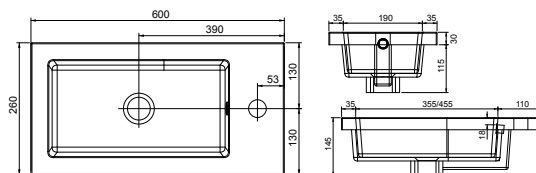

Product Finishes	Dart 600 Slimline 600w x 260d x 30h
White	373586
Price	£260