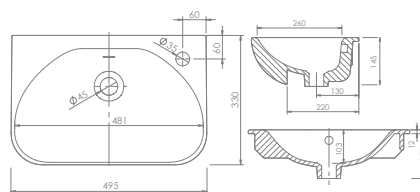

Ryedale Ceramic Semi-Recessed Basin

Designed to be used with a worktop on a 500mm or 600mm standard or slimline basin unit. Single tap hole and integrated type 3 overflow ring. Requires a slotted waste.

Product Finishes	Ryedale 495w x 330d x 12h mm	NEW
White	897301	
Price	£255