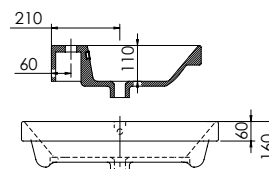

Product	Abano 600
Finishes	600w x 460d x 60h
White	8946 (to fit Vanity 600)
Price	£195