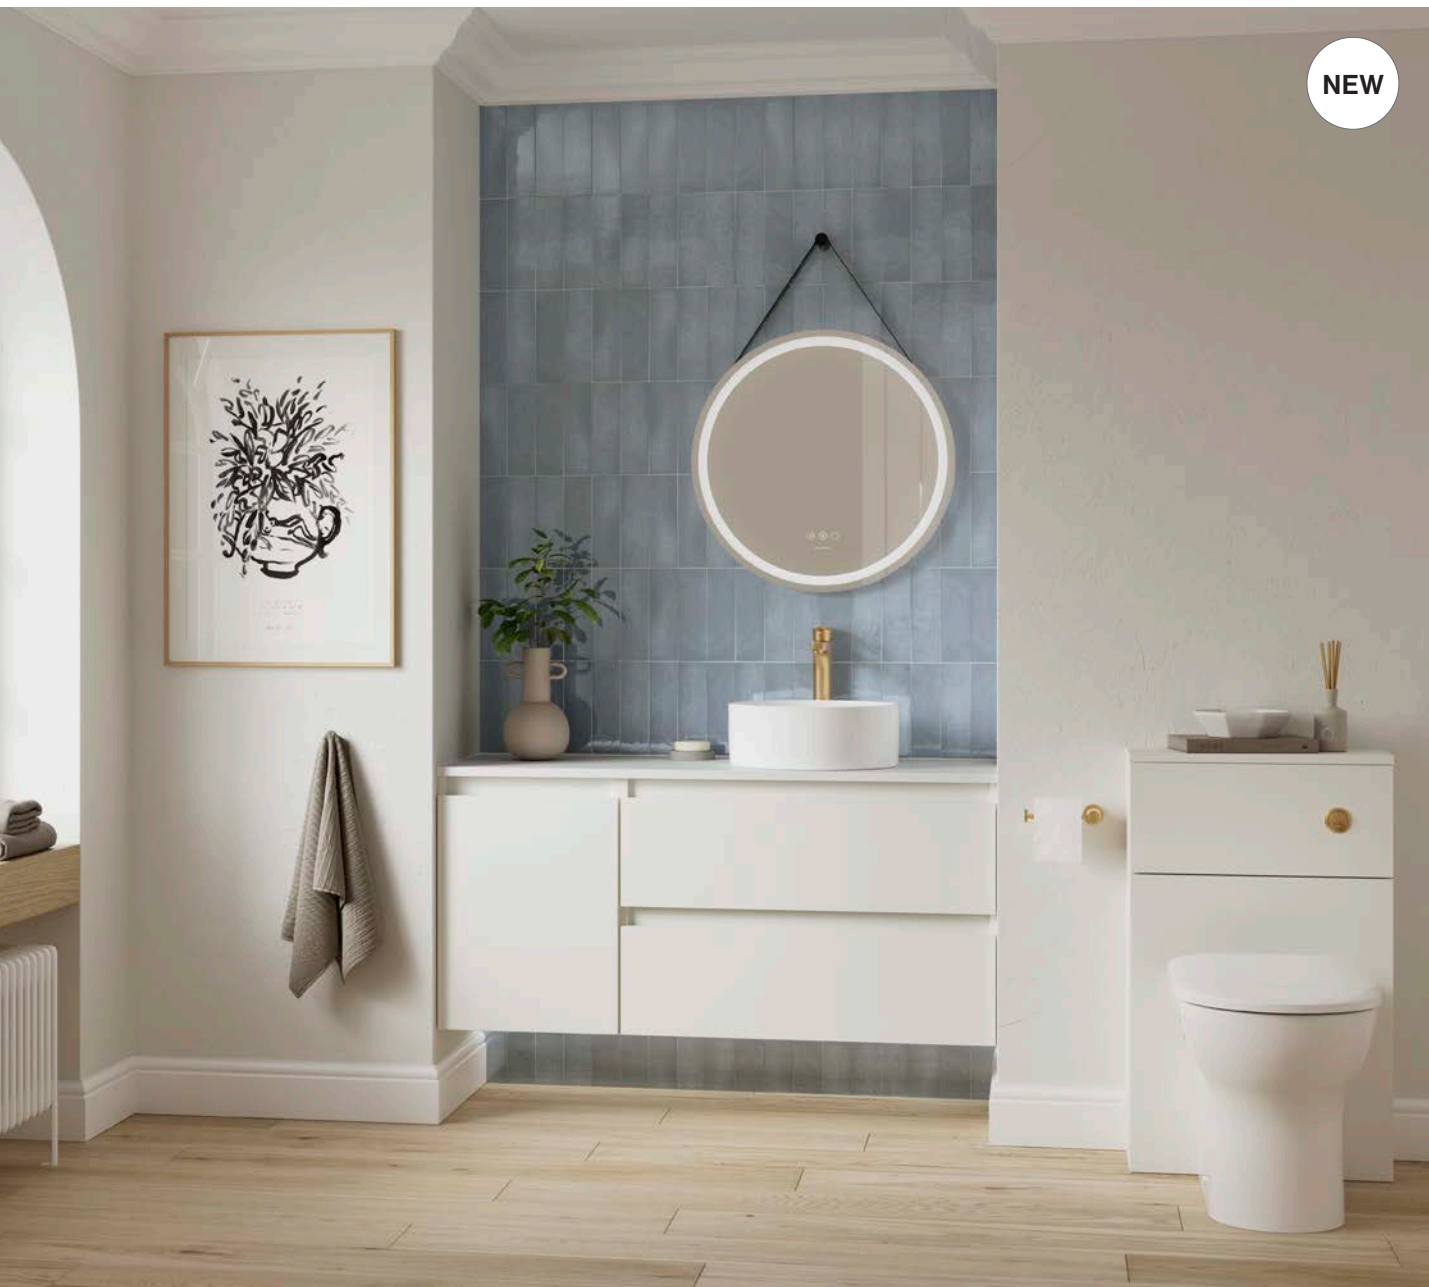

Hartley

Powder White

NEW