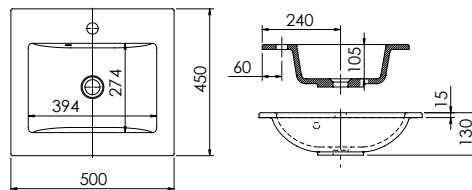

Vada Cast Vanity Basin

Suitable for Verona ranges. Includes a Chrome interchangeable type 1 overflow ring. Single tap hole.
Requires a slotted waste.

Product	Vada 500
Finishes	500w x 450d x 15h
White	3185 (to fit Vanity 500)
Price	£230