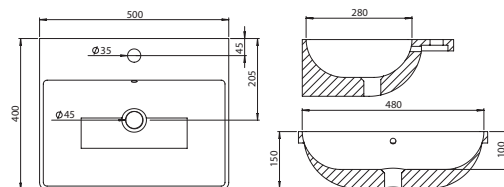

Swindale Ceramic Semi-Recessed Basin

Designed to be used with a worktop on a 600mm standard basin unit. Single tap hole and integrated type 3 overflow ring. Requires a slotted waste.

Product Finishes	Swindale 500w x 400d x 27h
White	892701
Price	£270