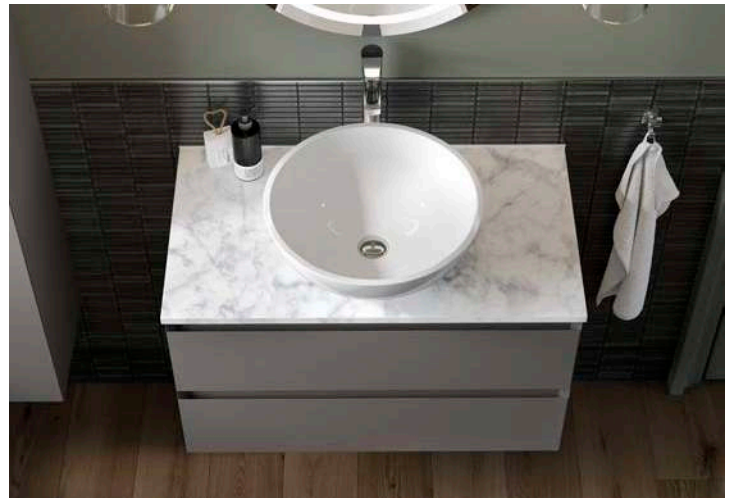

Complete the look

Vada 1200 Vanity Basin
Montford Matt Black Tap
Atico 1200 Mirror

Verona

Matt Truffle

Get the look

Verona Tall Wall Unit
Verona Two Drawer Wall Hung Vanity 800

Complete the look

Kennet Sit-On Basin
Glasbury Tall Chrome Tap
Carrara White Square Edge Worktop 20mm
Alcoa 600 Mirror