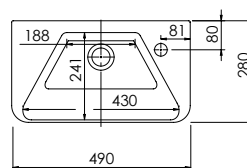

Product	Abano 500
Finishes	500w x 280d x 60h
White	8964 (to fit Vanity 500 Cloakroom)
Price	£125

Product	Abano 550 Slim
Finishes	550w x 370d x 60h
White	8944 (to fit Vanity 550 slim)
Price	£160

Product	Abano 700 Slim
Finishes	700w x 370d x 60h
White	8945 (to fit Vanity 700 slim)
Price	£190