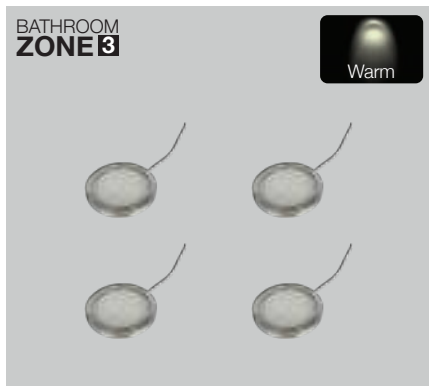

LED Lighting Plinth Lighting

Hampden LED Plinth Lighting	70w x 70d x 8h
Warm White LED. Brushed aluminium case.	8116 (set of 4)
Price	£95