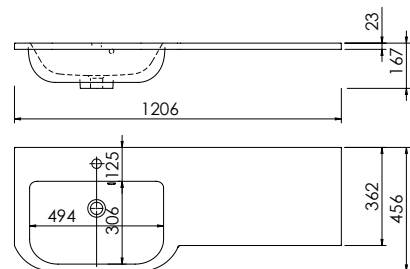

Product	Derwent Wing 1200
Finishes	1206w x 456d x 23h (Requires 600mm basin unit)
White	Left Bowl - 373571
White	Right Bowl - 373572
Price	£440