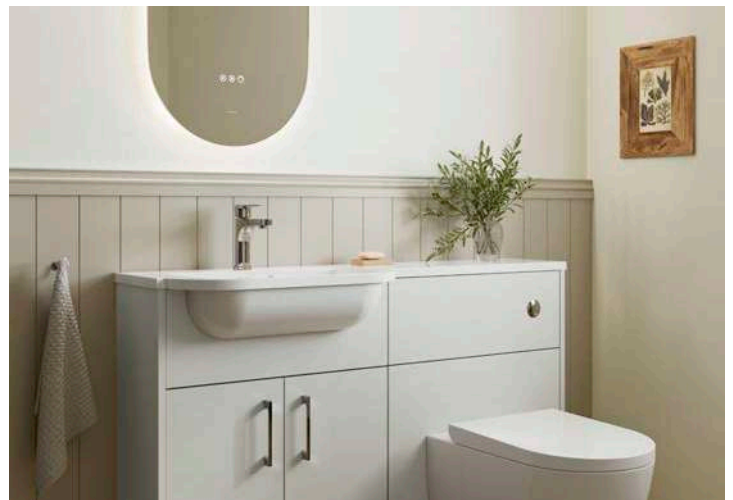

Furniture and basin shown are **now available** as part of a fitted furniture set.

Get the look

600 Basin Unit Slim
600 WC Unit Slim

Complete the look

Derwent 1242 LH Wing Basin Slim
Glasbury Chrome Tap
Hamble BTW Pan with Hyde Seat
Apalo Polished Chrome Handle
Pasco 450 Mirror