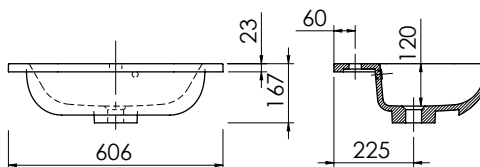

Product Finishes	Derwent Cast 600 606w x 456d x 23h
White	373569 (to fit 600 unit)
Price	£275