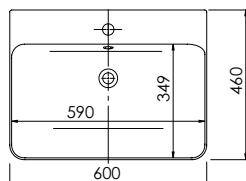

Product	Abano 600
Finishes	600w x 460d x 60h
White	8946 (to fit Vanity 600)
Price	£195