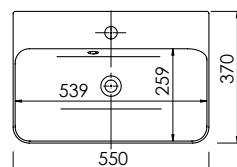

Product	Abano 500
Finishes	500w x 280d x 60h
White	8964 (to fit Vanity 500 Cloakroom)
Price	£125

Product	Abano 550 Slim
Finishes	550w x 370d x 60h
White	8944 (to fit Vanity 550 slim)
Price	£160

Product	Abano 700 Slim
Finishes	700w x 370d x 60h
White	8945 (to fit Vanity 700 slim)
Price	£190