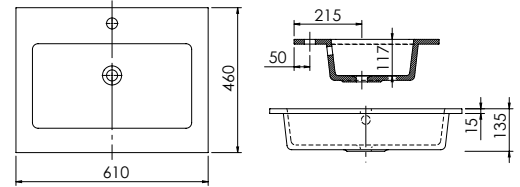

Product Finishes	Kenwyn 600 610w x 460d x 15h
White	373224 (to fit Vanity 600 Slim)
Price	£265

Product Finishes	Kenwyn 800 810w x 460d x 15h
White	373225 (to fit Vanity 800 Slim)
Price	£265

Kemble Ceramic Vanity Basin