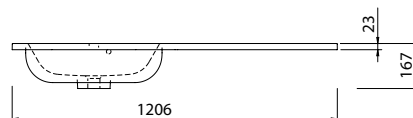

Product	Derwent Wing Slimline 1200
Finishes	1206w x 376d x 23h (Requires 600mm basin unit)
White	Left Bowl - 373577
White	Right Bowl - 373578
Price	£424