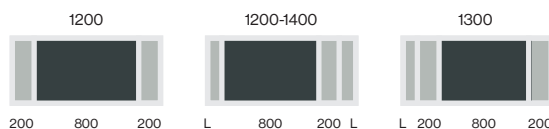

Configuration Shown:

1 x 800 Two Drawer Vanity, 2 x 200 One Drawer, 2 x L Shaped Scribing Panel

More Configuration Options...