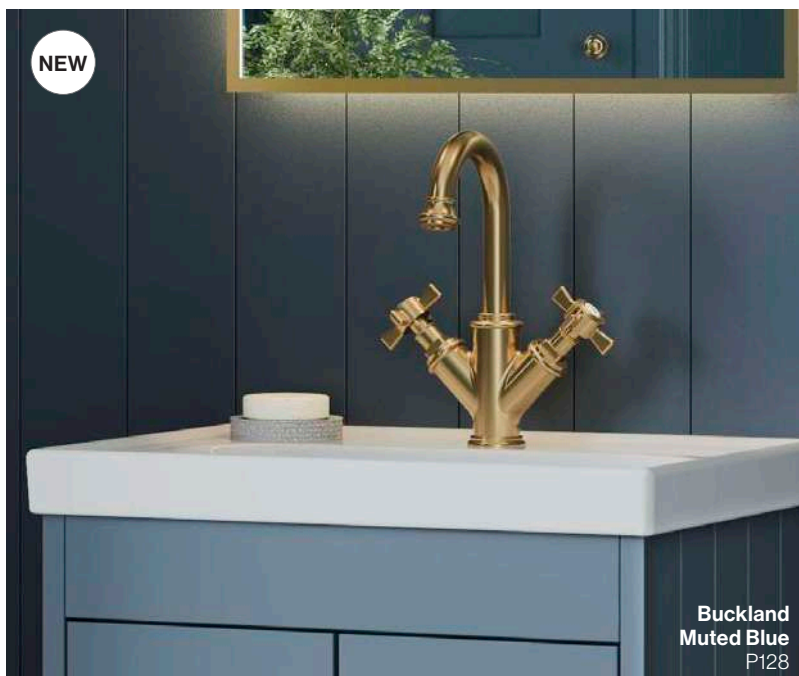

New Traditional **Harlton Tap**

Inspired by classic bathroom styling, the **Harlton tap** brings timeless elegance to both fitted and free standing designs. Its refined detailing and balanced proportions create an authentic traditional look, perfect for heritage inspired spaces.

Available in **Chrome** or **Brushed Brass**, **Harlton** features a practical swivel spout for added flexibility and ease of use. A considered finishing touch that blends character with everyday functionality.

Discover **Harlton** on **page 274**.

Buckland
Muted Blue
P128