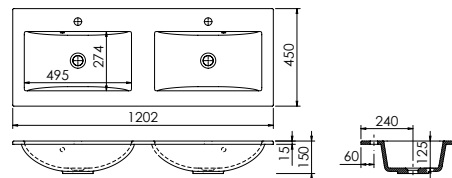

Product	Vada 600
Finishes	600w x 450d x 15h
White	3186 (to fit Vanity 600)
Price	£260

Product	Vada 800
Finishes	800w x 450d x 15h
White	3188 (to fit Vanity 800)
Price	£305

Product	Vada 1200 Double Bowl
Finishes	1200w x 450d x 15h
White	3190 (to fit Vanity 1200)
Price	£455