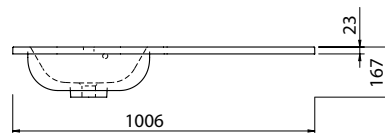

Derwent Cast Semi-Recessed Slimline Wing Basin

Designed to sit directly on to a 500 or 600 slimline basin unit plus additional units up to an overall maximum length of 1000mm, 1200mm or 1500mm. Single tap hole and integrated type 3 overflow ring. Requires a slotted waste.

Product	Derwent Wing Slimline 1000
Finishes	1006w x 376d x 23h (Requires 500mm basin unit)
White	Left Bowl - 373589
White	Right Bowl - 373590
Price	£380