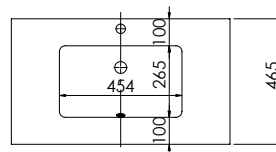

Product Finishes	Compact HPL Worktop with Undermount Basin 810w x 465d x 10h
Lunar Black	823442 (to fit Vanity 800)
Price	£545