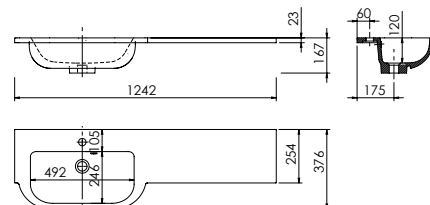

Product	Derwent Cast Slimline 1242
Finishes	1242w x 376d x 23h (Requires 600mm basin unit)
White	Left Bowl - 373705
White	Right Bowl - 373706
Price	£424