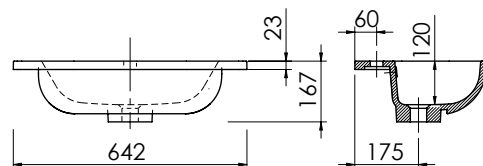

Product Finishes	Derwent Cast Slimline 642 642w x 376d x 23h
White	373711 (to fit 600 Slimline unit)
Price	£275