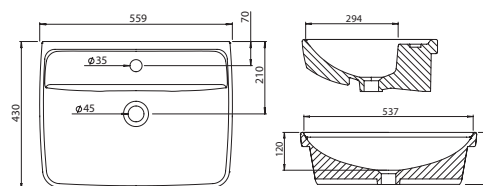

Wenning Ceramic Semi-Recessed Basin

Designed to be used with a worktop on a 600mm standard basin unit. Single tap hole and integrated type 3 overflow ring. Requires a slotted waste.

Product Finishes	Wenning 560w x 430d x 45h mm
White	890501
Price	£165