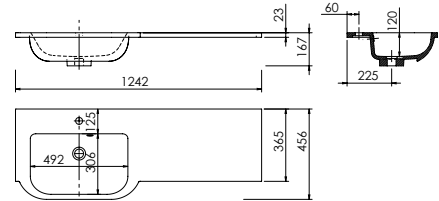

Product	Derwent Wing 1242
Finishes	1242w x 456d x 23h (Requires 600mm basin unit)
White	Left Bowl - 373701
White	Right Bowl - 373702
Price	£440