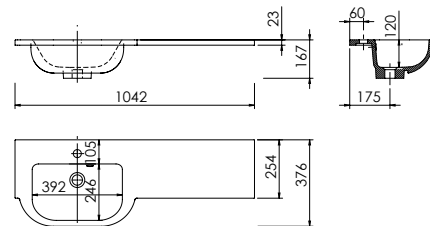

Derwent Shoulder Cast Semi-Recessed Slimline Wing Basin

Designed to sit directly on to a 500 or 600 slimline basin unit plus additional units up to an overall maximum length of 1042mm, 1242mm or 1542mm. Single tap hole and integrated type 3 overflow ring. Requires a slotted waste.

Product	Derwent Cast Slimline 1042
Finishes	1042w x 376d x 23h (Requires 500mm basin unit)
White	Left Bowl - 373716
White	Right Bowl - 373717
Price	£380