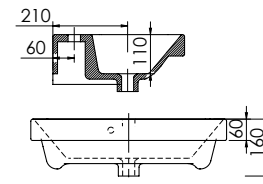

Product	Abano 500
Finishes	500w x 280d x 60h
White	8964 (to fit Vanity 500 Cloakroom)
Price	£125

Product	Abano 550 Slim
Finishes	550w x 370d x 60h
White	8944 (to fit Vanity 550 slim)
Price	£160

Product	Abano 700 Slim
Finishes	700w x 370d x 60h
White	8945 (to fit Vanity 700 slim)
Price	£190