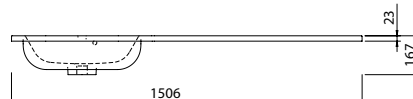

Product	Derwent Wing Slimline 1500
Finishes	1506w x 376d x 23h (Requires 600mm basin unit)
White	Left Bowl - 373581
White	Right Bowl - 373582
Price	£450