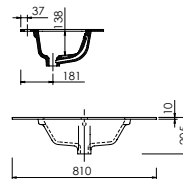

Product Finishes	Compact HPL Worktop with Undermount Basin 810w x 465d x 10h
Lunar Grey	823443 (to fit Vanity 800)
Price	£545