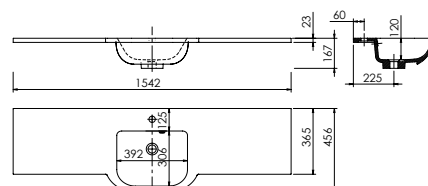

Product	Derwent 1542 Central Bowl
Finishes	1542w x 376d x 23h (Requires 500mm basin unit)
White	Centre Bowl - 373719
Price	£470

Derwent 1542 Central Bowl