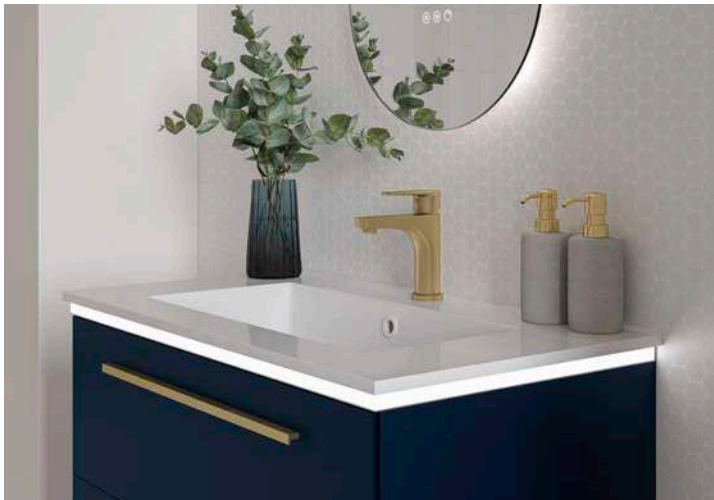

Complete the look

Ellen Sit-On Basin
Glasbury Tall Brushed Brass Tap
Carrara White Square Edged Vanity Worktop 20mm
Caldera Slim Brushed Brass Handle
Atico 600 Mirror

Highfield

Nocturne Blue

Get the look

Highfield Two Drawer Wall Hung Vanity 800