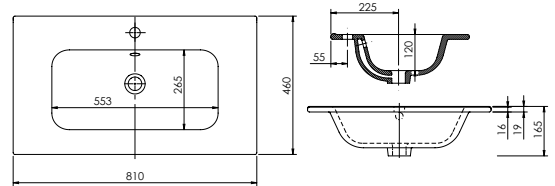

Product Finishes	Henley 800 810w x 460d x 15h
White	8955 (to fit Vanity 800)
Price	£244