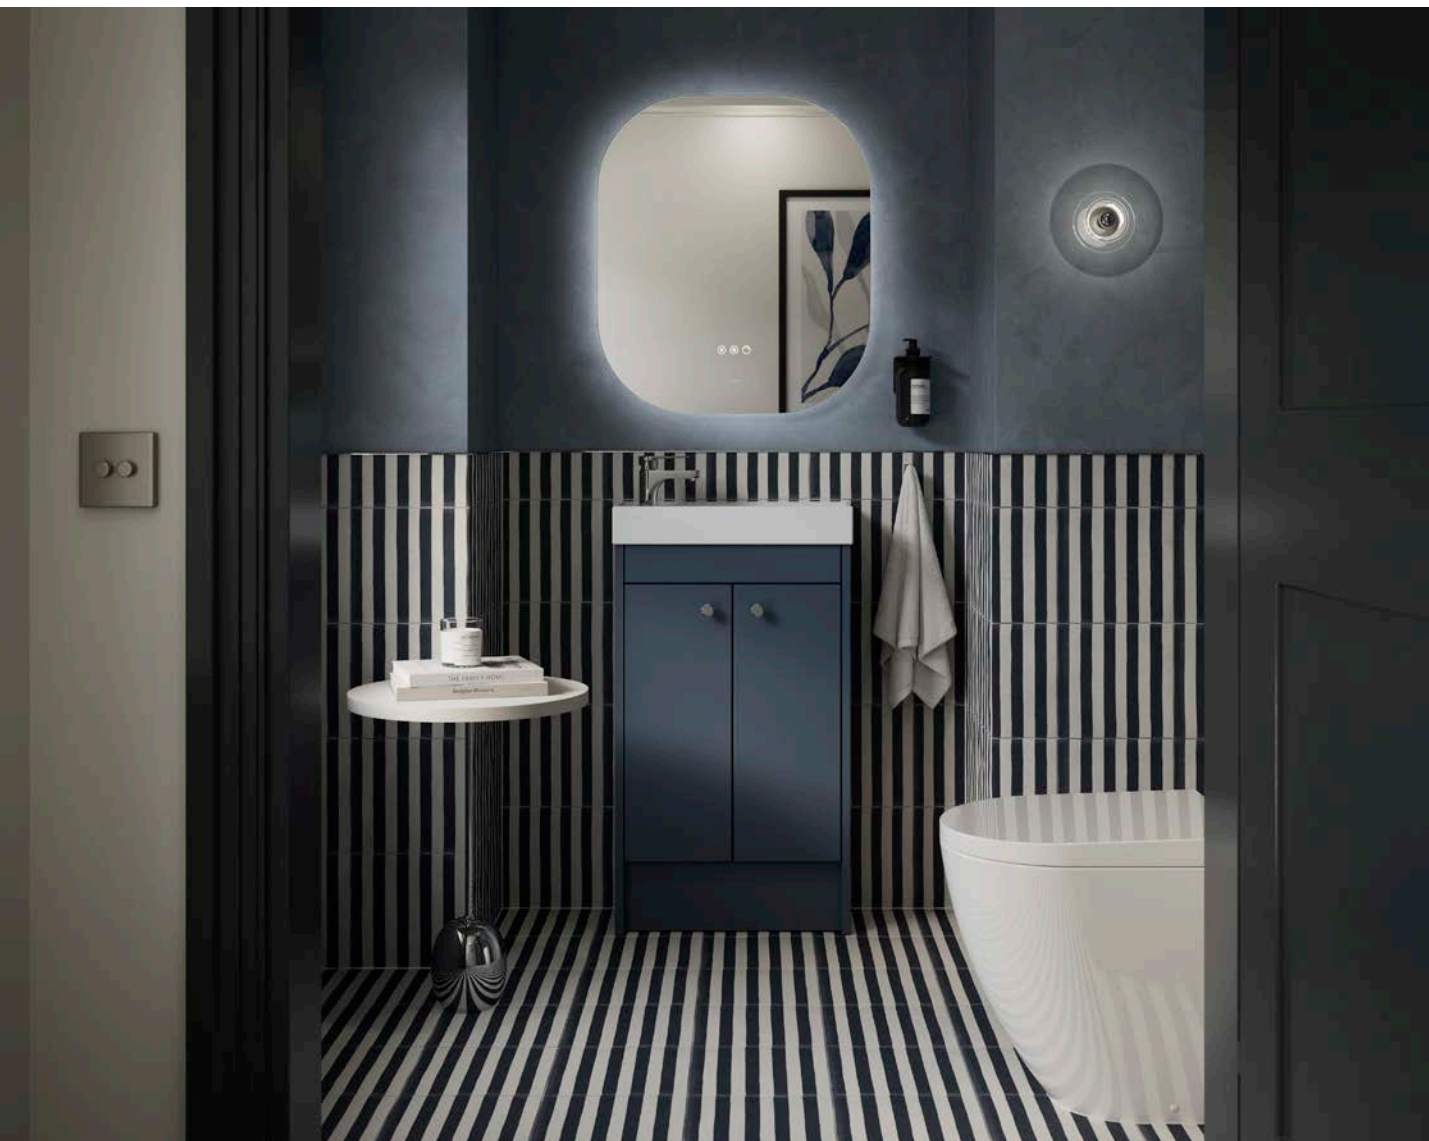

Bourton

Muted Blue