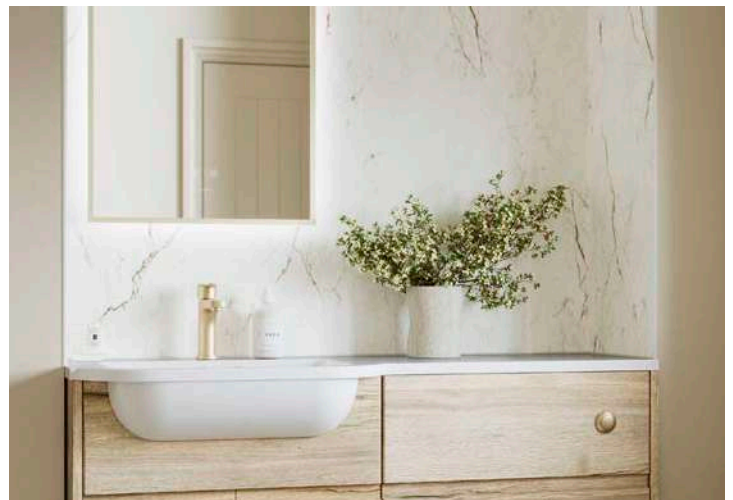

Elmore

Halifax Oak

Furniture and basin shown are **now available** as part of a fitted furniture set.

Get the look

600 Basin Unit
600 WC Unit

Complete the look

Derwent 1242 LH Wing Basin
Glasbury Brushed Brass Tap
Hamble BTW Pan with Hyde Seat
Ferla 500 Brushed Brass Mirror

Elmore Range

Wall Hung Vanity Kits

Elmore vanity kits includes a basin with single tap hole and chrome interchangeable type 3 overflow ring, carcass, panels, fascias, end panels and soft-close fixings.

Wall Hung Two Drawer with Lavant Ceramic Basin