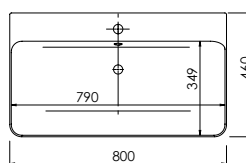

Product	Abano 800
Finishes	800w x 460d x 60h
White	8947 (to fit Vanity 800)
Price	£275