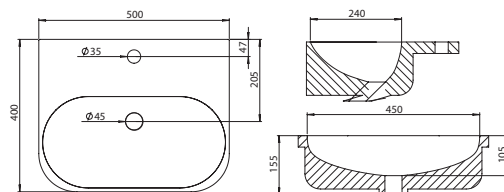

Medway Ceramic Semi-Recessed Basin

Designed to be used with a worktop on a 600mm standard basin unit. Single tap hole and integrated type 3 overflow ring. Requires a slotted waste.

Product Finishes	Medway 503w x 395d x 30h
White	892601
Price	£270