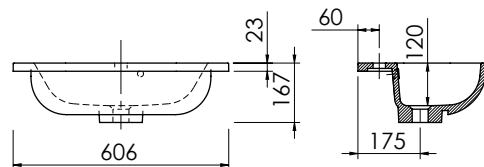

Derwent Cast Semi-Recessed Basin

Designed to sit directly on to a 500mm or 600mm standard or slimline basin unit without end panels. Single tap hole and integrated type 3 overflow ring. Requires a slotted waste.

Product	Derwent Cast Slimline 600
Finishes	606w x 376d x 23h
White	373576 (to fit 600 Slimline unit)
Price	£275