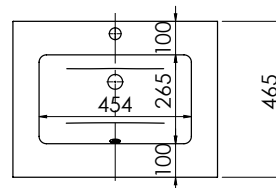

Compact HPL Worktop with Undermount Vanity Basin

Suitable for Highfield, Oakley & Verona ranges. Single tap hole and integrated overflow ring. Requires a slotted waste.

Product Finishes	Compact HPL Worktop with Undermount Basin 610w x 465d x 10h
Lunar Black	823342 (to fit Vanity 600)
Price	£515