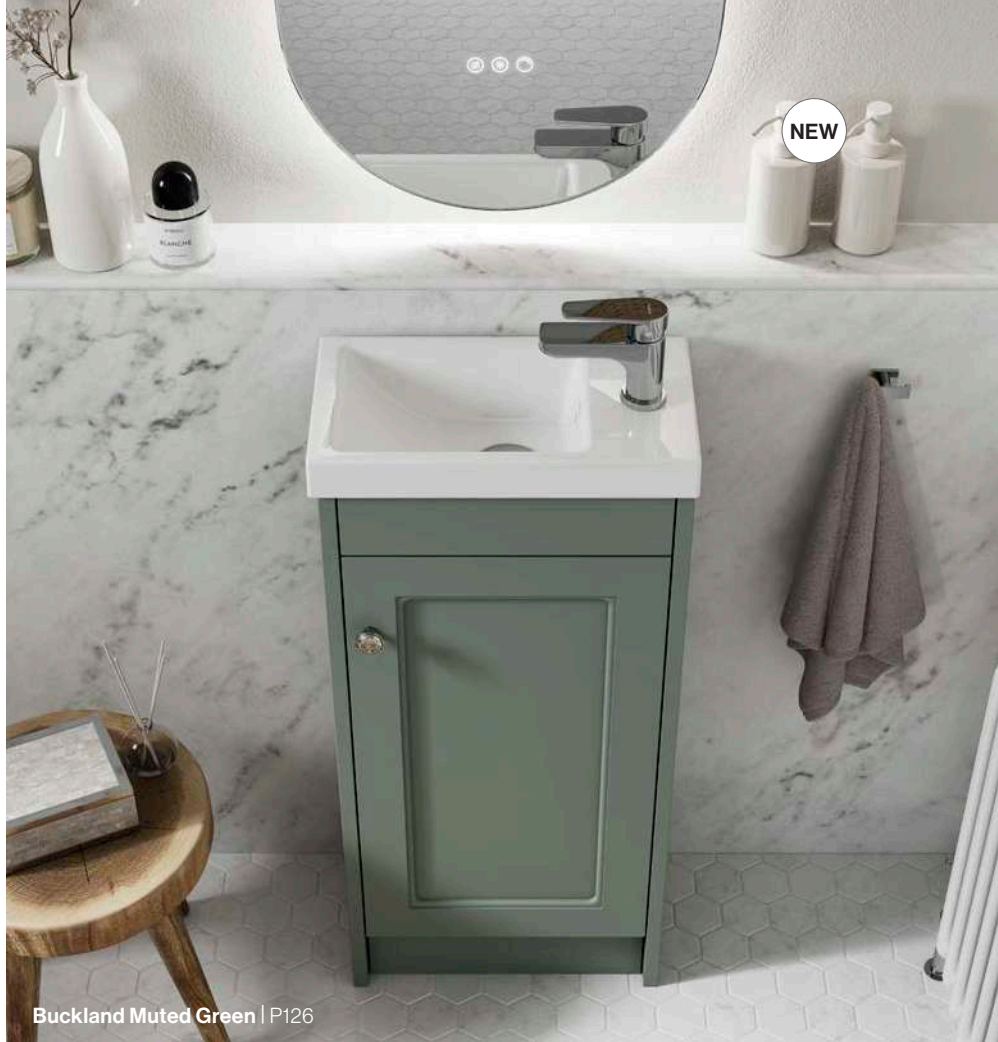

What's New

In Veldeau

New

Buckland Traditional Vanity

Buckland introduces a beautifully crafted traditional vanity collection, designed to bring timeless character to the bathroom. Featuring classic proportions and framed detailing, each piece is floor standing, reinforcing its heritage inspired presence and creating a strong, furniture led aesthetic.

Colour matched to our fitted furniture finishes, **Buckland** can be used seamlessly alongside our fitted ranges to achieve a fully coordinated space. Whether styled as a standalone centrepiece or integrated within a larger layout, **Buckland** offers a considered way to design a traditional bathroom with confidence.

Discover **Buckland** on page 120.

Buckland Muted Green | P126