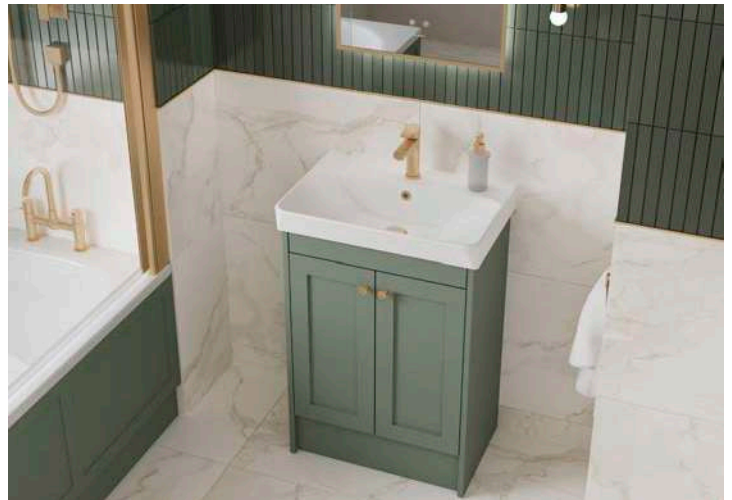

Complete the look

- Lavant 600 Vanity Basin
- Glasbury Brushed Brass Tap
- Hamble BTW Pan with Hyde Seat
- White Flint Veldstone Worktop 12mm
- Caldas Brushed Brass Handle
- Ferla 500 Brushed Brass Mirror