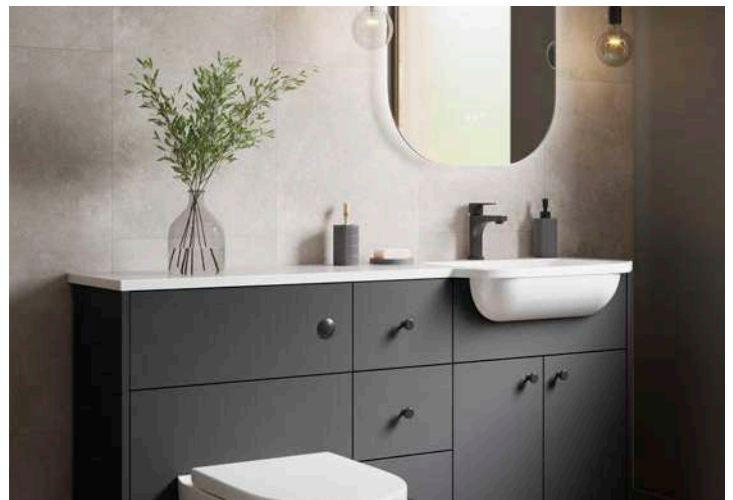

Bourton

Halifax Oak

Get the look

300 Three Drawer Unit
600 WC Unit
300 Three Drawer Unit
500 Two Drawer Wall Hung Vanity Unit
500 Two Drawer Wall Hung Vanity Unit

Complete the look

Lavant 500 Vanity Basin
Glasbury Brushed Brass Tap
Hamble BTW Pan with Hyde Seat
White Marble Veldstone Worktop 12mm
Ortega Brushed Brass Handle
Atico 1200 Mirror