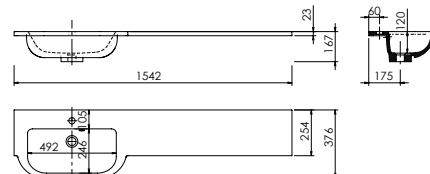

Product	Derwent Cast Slimline 1542
Finishes	1542w x 376d x 23h (Requires 600mm basin unit)
White	Left Bowl - 373712
White	Right Bowl - 373713
Price	£450