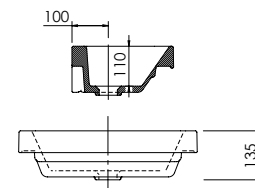

Product	Abano 500
Finishes	500w x 280d x 60h
White	8964 (to fit Vanity 500 Cloakroom)
Price	£125

Product	Abano 550 Slim
Finishes	550w x 370d x 60h
White	8944 (to fit Vanity 550 slim)
Price	£160

Product	Abano 700 Slim
Finishes	700w x 370d x 60h
White	8945 (to fit Vanity 700 slim)
Price	£190