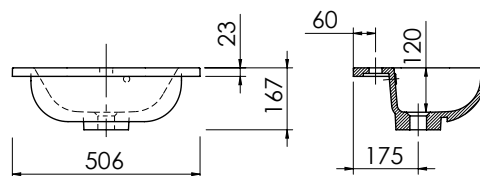

Product Finishes	Derwent Cast Slimline 500 506w x 376d x 23h
White	White (to fit 500 Slimline unit)
Price	£260