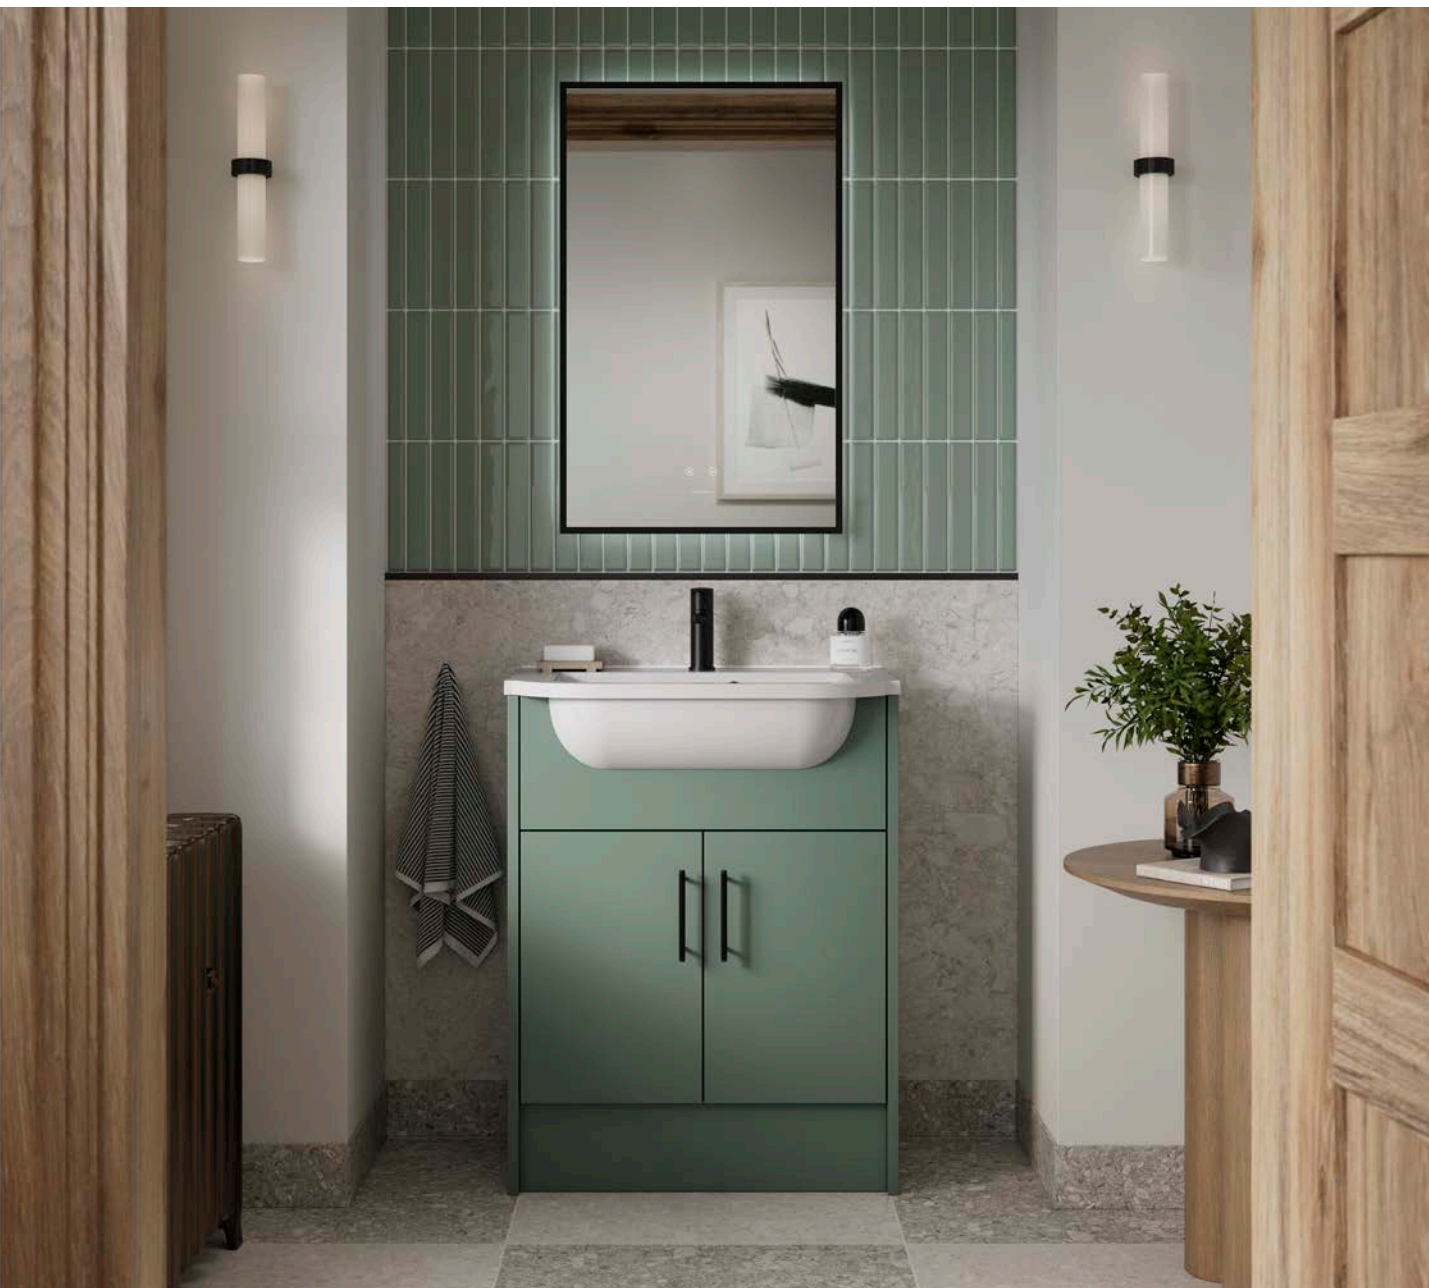

Bourton

Muted Green