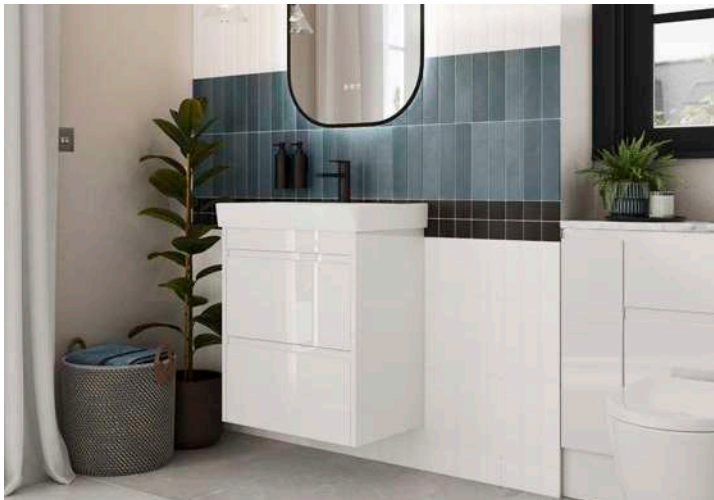

Get the look

600 Two Drawer Wall Hung Vanity Unit
200 Base Unit Slim
600 WC Unit Slim
200 Base Unit Slim

Complete the look

Lavant 600 Vanity Basin
Walton Matt Black Tap
Hamble BTW Pan with Hyde Seat
Carrara White Postformed Worktop 22mm
Lomas 600 Black Mirror