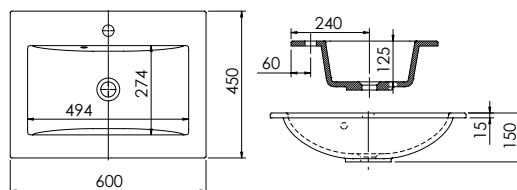

Product	Vada 600
Finishes	600w x 450d x 15h
White	3186 (to fit Vanity 600)
Price	£260