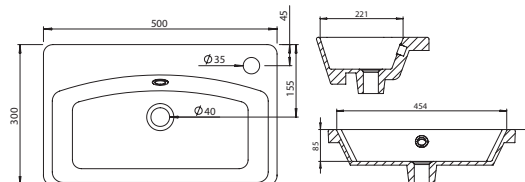

Cherwell Ceramic Semi-Recessed Basin

Designed to be used with a worktop on a 500mm or 600mm standard or slimline basin unit. Single tap hole and integrated type 3 overflow ring. Requires a slotted waste.

Product Finishes	Cherwell 500w x 300d x 35h mm
White	892501 (Minimum 500 basin unit required.)
Price	£270