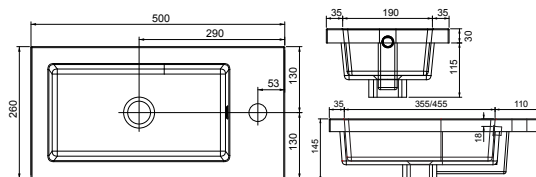

Dart Cast Slimline Sit-In Basin

To sit in a 500 / 600mm slimline basin unit. Can be mounted with tap on LH or RH side. Single tap hole and integrated type 3 overflow ring. Requires a slotted waste.

Product Finishes	Dart 500 Slimline 500w x 260d x 30h
White	373585
Price	£255