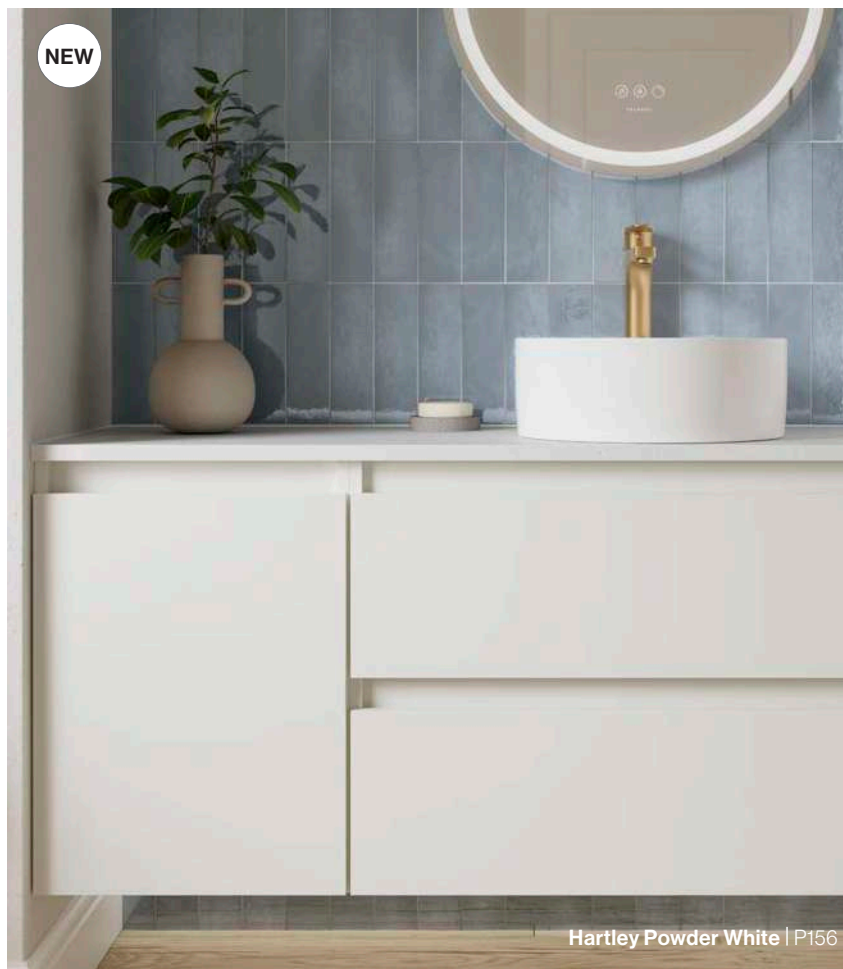

What's New

In Veldeau

More Ways to Design Hartley

Our most modular vanity collection becomes even more versatile with new additions to the **Hartley** range. Designed to give you complete design freedom, Hartley allows you to mix and match units to suit your space, creating a layout tailored precisely to your room.

With an extensive choice of unit sizes and configurations, the collection offers exceptional flexibility, making it easy to design anything from a compact arrangement to a generous run of furniture. The introduction of our new Powder White finish adds a fresh, crisp option, bringing a clean and timeless feel to any setting.

Discover the latest Hartley additions on **page 154**.

New Finish Matt Stone

Understated and effortlessly versatile, **Matt Stone** brings a soft, contemporary warmth to our fitted furniture collection. Its smooth, muted tone creates a calm foundation that works beautifully in both modern and more classic interiors.

Now available across our **Bourton** and **Elmore** fitted furniture ranges, **Matt Stone** offers even greater freedom to personalise your space. Whether paired with bold brassware or subtle chrome details, it delivers a refined, cohesive look throughout the room.

Discover **Matt Stone** in **Bourton** on **page 24** and **Elmore** on **page 56**.