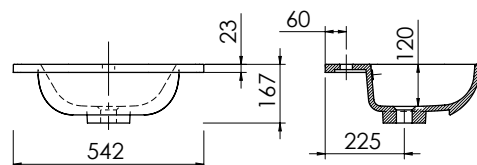

Derwent Shoulder Cast Semi-Recessed Basin

Designed to sit directly on to a 500mm or 600mm standard or slimline basin unit with end panels. Single tap hole and integrated type 3 overflow ring. Requires a slotted waste.

Product Finishes	Derwent Cast 542 542w x 456d x 23h
White	373708 (to fit 500 unit)
Price	£260