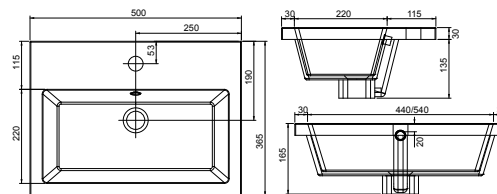

Dart Cast Sit-In Basin

To sit in a 500 / 600mm standard basin unit. Single tap hole and integrated type 3 overflow ring. Requires a slotted waste.

Product Finishes	Dart 500 500w x 365d x 30h
White	373583
Price	£255