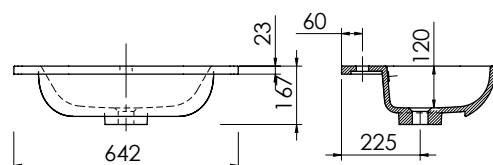

Product Finishes	Derwent Cast 642 642w x 456d x 23h
White	373709 (to fit 600 unit)
Price	£275