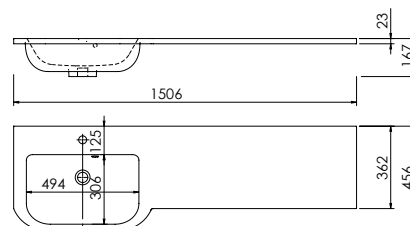

Product	Derwent Wing 1500
Finishes	1506w x 456d x 23h (Requires 600mm basin unit)
White	Left Bowl - 373573
White	Right Bowl - 373574
Price	£470