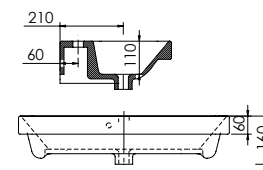

Product	Abano 500
Finishes	500w x 280d x 60h
White	8964 (to fit Vanity 500 Cloakroom)
Price	£125

Product	Abano 550 Slim
Finishes	550w x 370d x 60h
White	8944 (to fit Vanity 550 slim)
Price	£160

Product	Abano 700 Slim
Finishes	700w x 370d x 60h
White	8945 (to fit Vanity 700 slim)
Price	£190