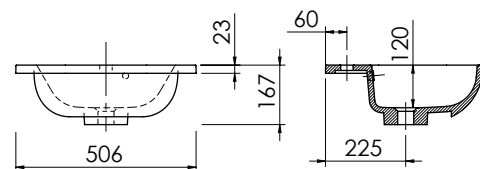

Derwent Cast Semi-Recessed Basin

Designed to sit directly on to a 500mm or 600mm standard or slimline basin unit without end panels. Single tap hole and integrated type 3 overflow ring. Requires a slotted waste.

Product Finishes	Derwent Cast 500 506w x 456d x 23h
White	373568 (to fit 500 unit)
Price	£260