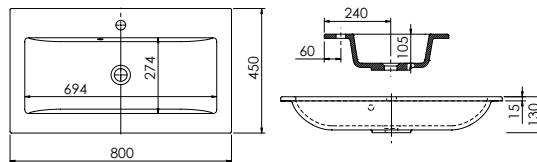

Product	Vada 600
Finishes	600w x 450d x 15h
White	3186 (to fit Vanity 600)
Price	£260

Product	Vada 800
Finishes	800w x 450d x 15h
White	3188 (to fit Vanity 800)
Price	£305

Product	Vada 1200 Double Bowl
Finishes	1200w x 450d x 15h
White	3190 (to fit Vanity 1200)
Price	£455