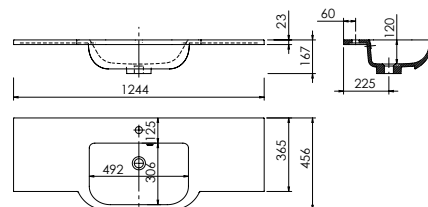

Derwent Shoulder Cast Semi-Recessed Standard Depth Wing Basin

Designed to sit directly on to a 500 or 600 standard basin unit plus additional units up to an overall maximum length of 1242mm or 1542mm. Single tap hole and integrated type 3 overflow ring. Requires a slotted waste.

Product	Derwent 1242 Central Bowl
Finishes	1242w x 376d x 23h (Requires 600mm basin unit)
White	Centre Bowl - 373718
Price	£440