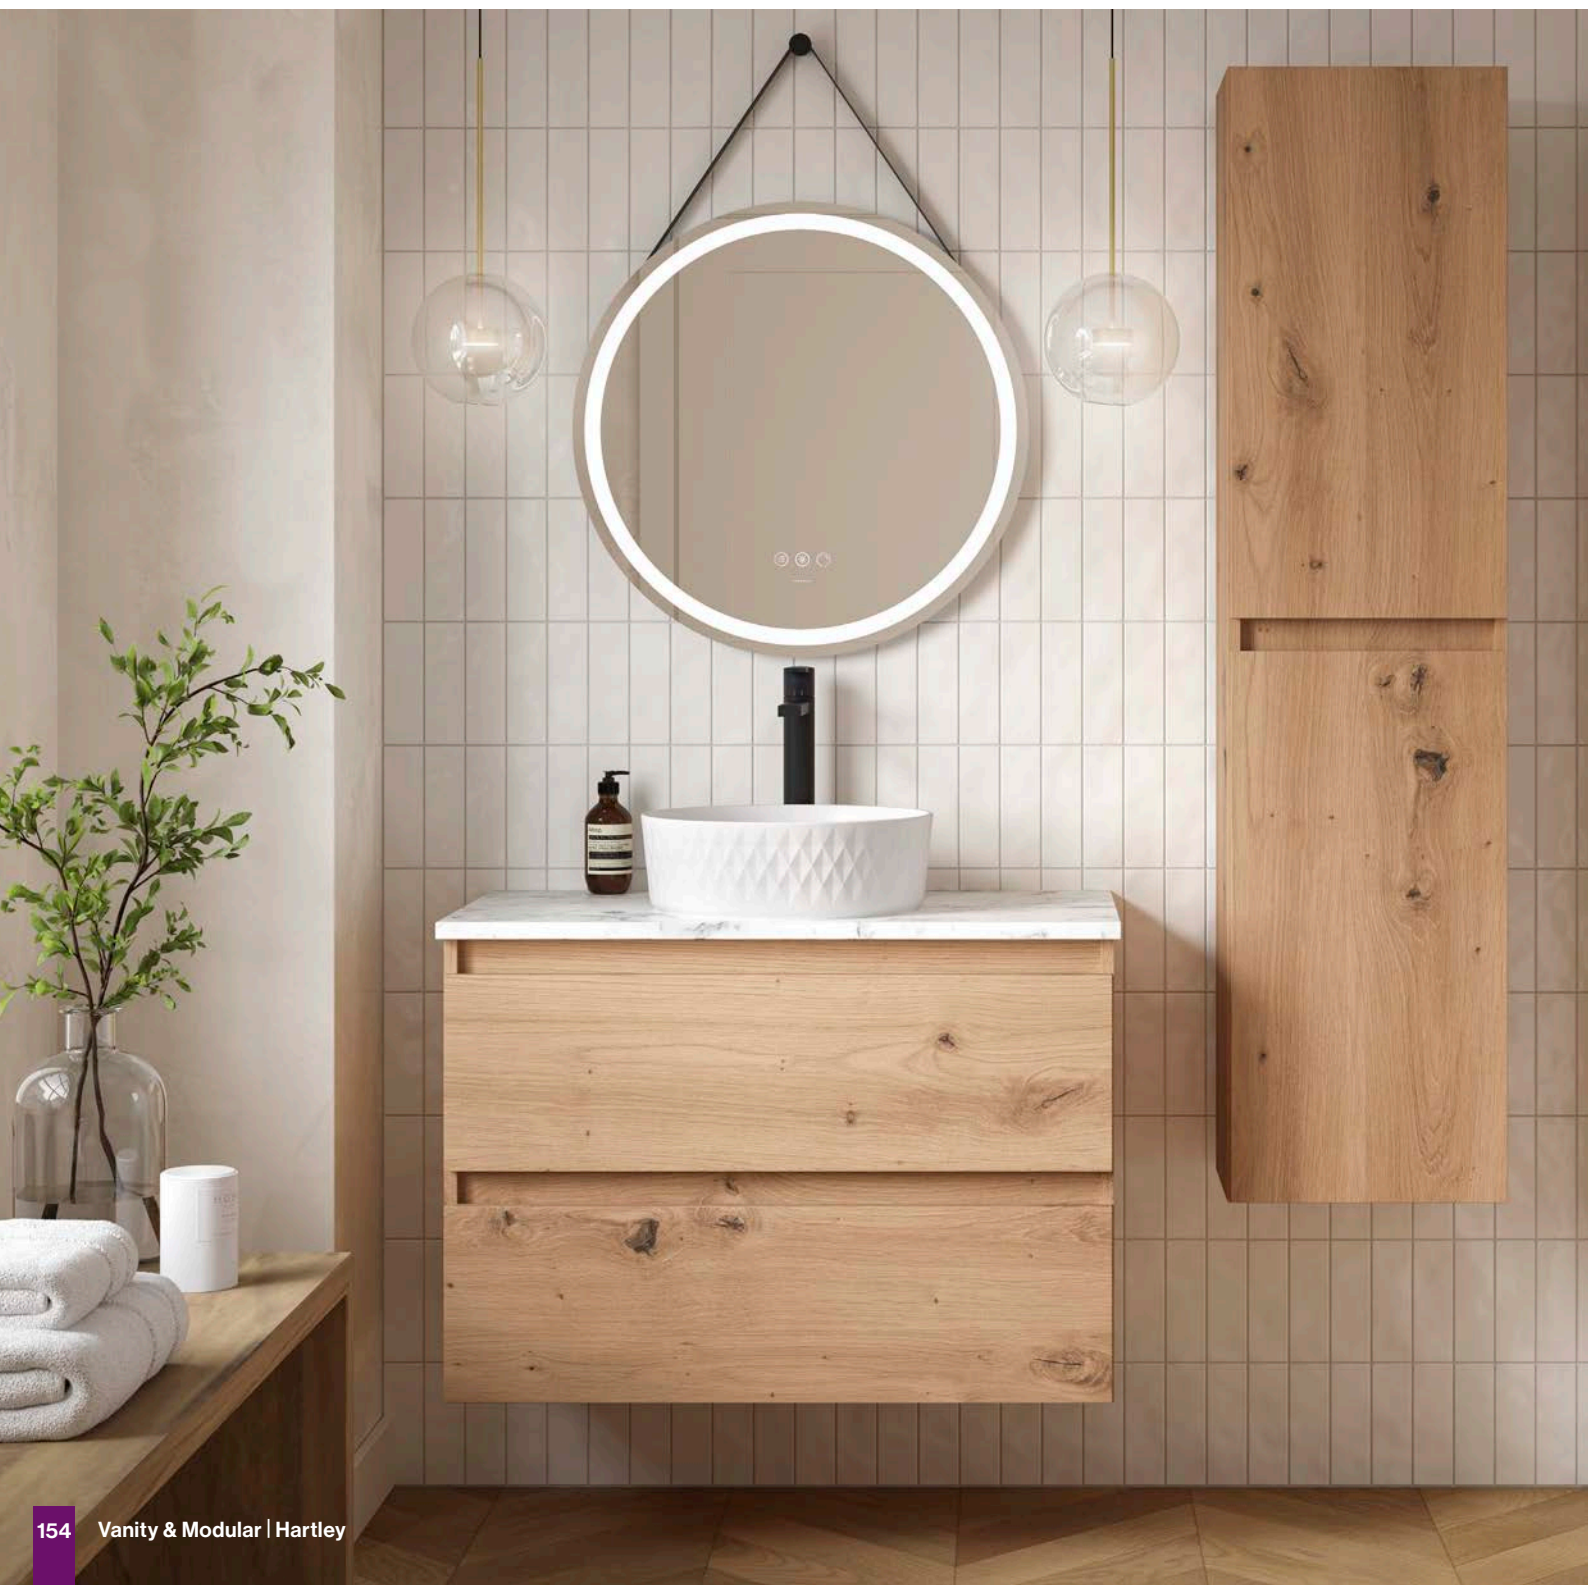

31

Artisian Blue

19

Halifax Oak

52

Solid Black

Hartley

Range

Refined and highly versatile, Hartley is a modular furniture system designed for flexible bathroom planning. Clean lines, contemporary proportions and considered detailing create a modern aesthetic suited to a wide range of interiors.

Choose from vanity and complement units to build continuous, custom-sized configurations, offering greater design freedom. Internal drawer organisation, generous storage and wall hung or floor standing options ensure it is as practical as it is considered.