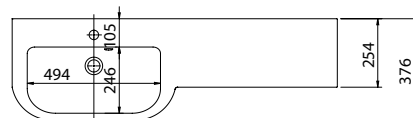

Product	Derwent Wing Slimline 1200
Finishes	1206w x 376d x 23h (Requires 600mm basin unit)
White	Left Bowl - 373577
White	Right Bowl - 373578
Price	£424