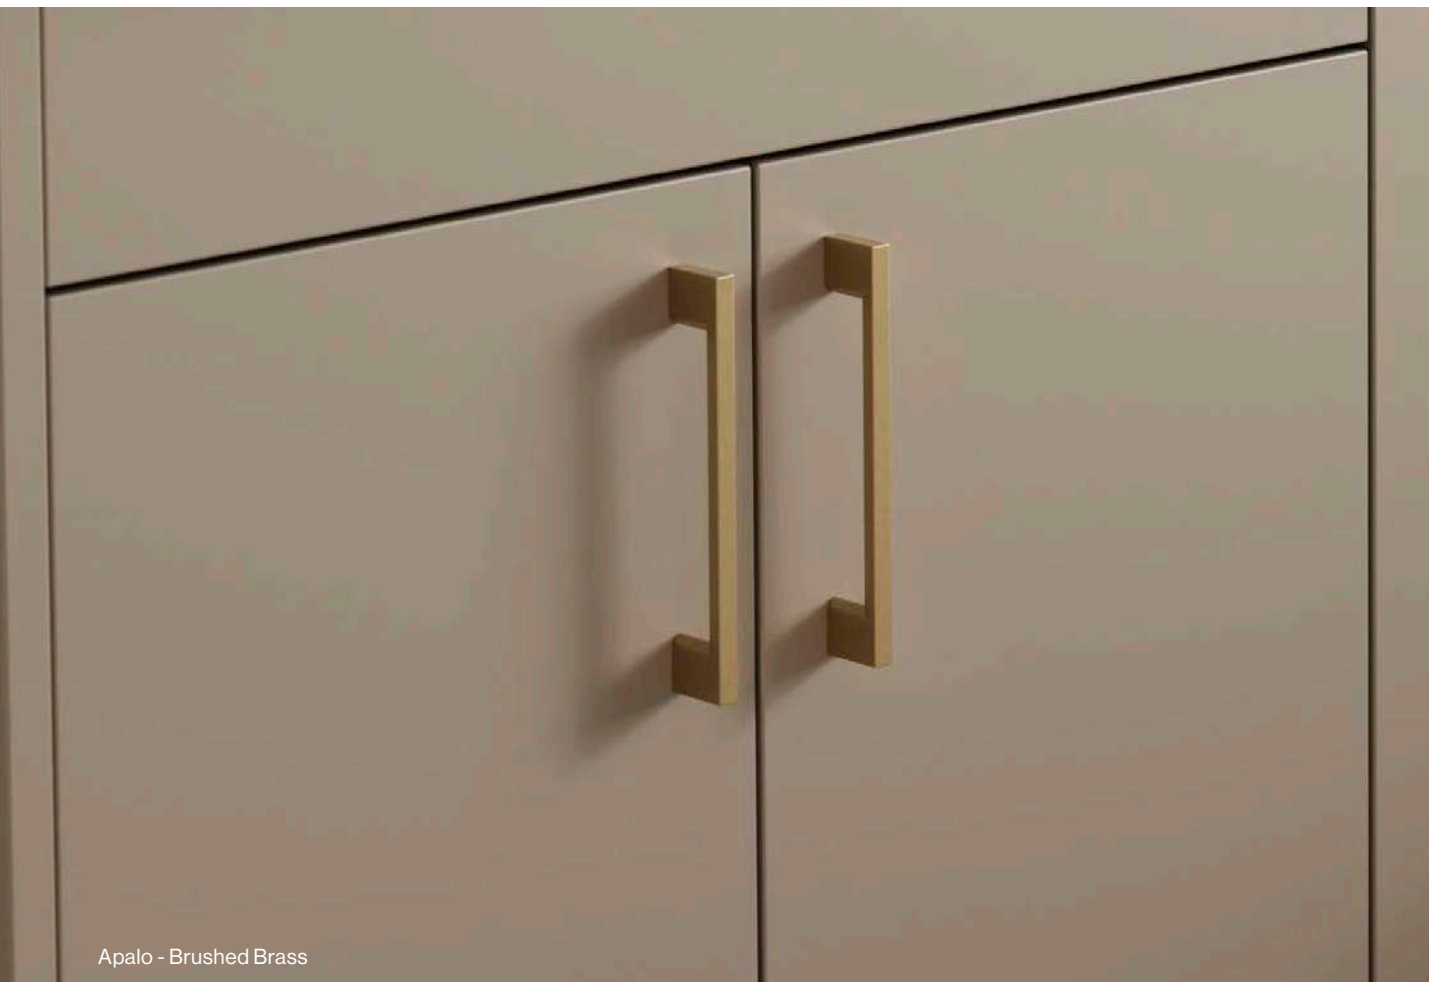

Handles

Bar Handles

Apalo - Brushed Brass

Feeno
142 x 35 x 14mm

NEW

Chrome

3708CHR

£19

Feeno
142 x 35 x 14mm

NEW

Matt Black

3708MBK

£19

Feeno
142 x 35 x 14mm

NEW

Natural Brushed Brass

3708NBB

£19