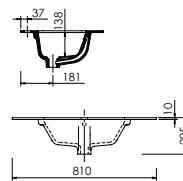

Product Finishes	Compact HPL Worktop with Undermount Basin 810w x 465d x 10h
Lunar Black	823442 (to fit Vanity 800)
Price	£545