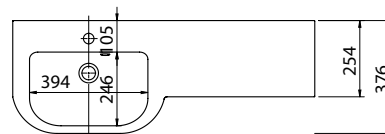

Derwent Cast Semi-Recessed Slimline Wing Basin

Designed to sit directly on to a 500 or 600 slimline basin unit plus additional units up to an overall maximum length of 1000mm, 1200mm or 1500mm. Single tap hole and integrated type 3 overflow ring. Requires a slotted waste.

Product	Derwent Wing Slimline 1000
Finishes	1006w x 376d x 23h (Requires 500mm basin unit)
White	Left Bowl - 373589
White	Right Bowl - 373590
Price	£380