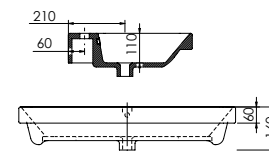

Product	Abano 800
Finishes	800w x 460d x 60h
White	8947 (to fit Vanity 800)
Price	£275