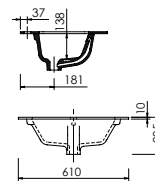

Product Finishes	Compact HPL Worktop with Undermount Basin 610w x 465d x 10h
Lunar Grey	823343 (to fit Vanity 600)
Price	£515