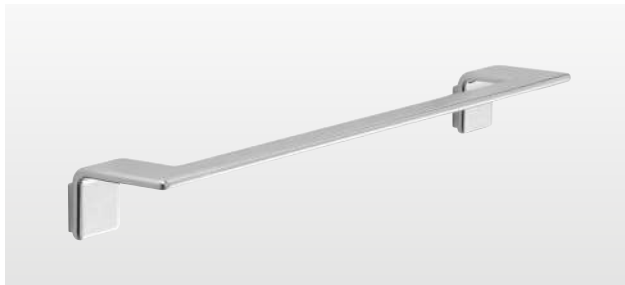

Toilet Roll Holder with Shelf
A925-13 Chrome **£220**
W134 H120 D70mm

Double Spare Toilet Roll Holder
A924/02-13 Chrome **£145**
W40 H246 D105mm