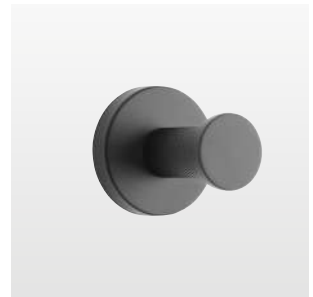

Soap Dish
TRN-112001-BK Matt Black **£55**
W109 H52 D132mm