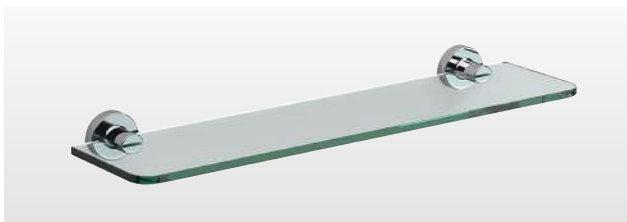

Robe Hook
116881 Chrome **£37**
Ø35 D45mm

Towel Ring
116911 Chrome **£60**
W190 H210 D41mm

Open Towel Ring
116928 Chrome **£70**
W228 H110 D41mm

Double Hook
116898 Chrome **£54**
W110 H30 D40mm

Triple Hook
116904 Chrome **£74**
W165 H30 D40mm

Towel Rail 33cm
116799 Chr **£70**
W330 H50 D64mm

Towel Rail 51cm
116805 Chr **£80**
W510 H50 D64mm

Towel Rail 66cm
116812 Chr **£90**
W660 H50 D64mm

Towel Rail 79cm
116829 Chr **£106**
W790 H50 D64mm

Glass Shelf 50cm
116843 Chrome **£105**
W500 H50 D135mm - Clear glass/8mm