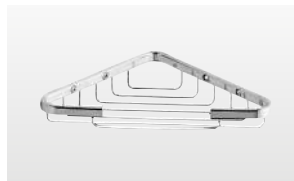

Dakota Single Basket
2411-13 Chrome **£55**
W125 H35 D100mm
Stainless Steel