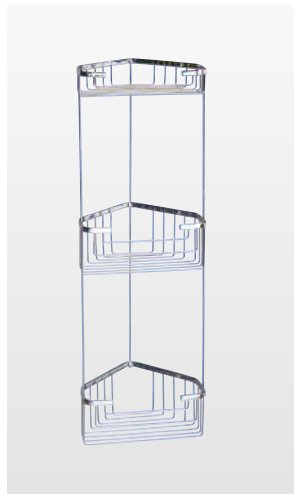

Dakota Corner Basket
2480-13 Chrome **£70**
W190 H35 D190mm front: 250mm
Stainless Steel