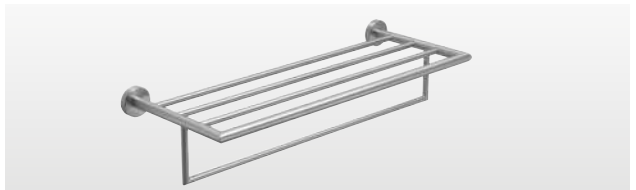

Towel Rack

5044-13 Polished **£135**
5044-38 Brushed **£135**

W630 H136 D244mm