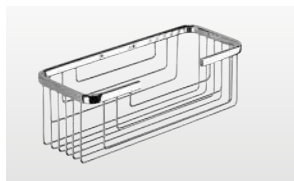

GEDY SHOWER BASKETS