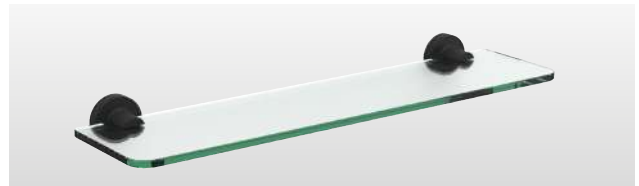

Glass Shelf 50cm
172719 Matt Black **£122**
176878 Matt White **£122**
W500 H50 D135mm Clear glass/8mm