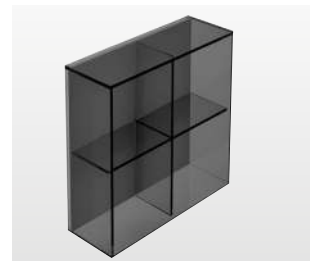

Pier Glass 2 Box Shelf Rectangular
B008455 Clear £145
W180 H360 D160mm

Pier Glass 2 Box Shelf Rectangular
B008462 Bronze £160
W180 H360 D160mm

Pier Glass 2 Box Shelf Rectangular
B008479 Black £160
W180 H360 D160mm

Pier Glass 4 Box Shelf Rectangular
B008486 Clear £225
W180 H700 D160mm

Pier Glass 4 Box Shelf Rectangular
B008493 Bronze £260
W180 H700 D160mm

Pier Glass 4 Box Shelf Rectangular
B008509 Black £260
W180 H700 D160mm

Pier Glass 4 Box Shelf Square
B008516 Clear £235
W450 H450 D160mm

Pier Glass 4 Box Shelf Square
B008523 Bronze £270
W450 H450 D160mm

Pier Glass 4 Box Shelf Square
B008530 Black £270
W450 H450 D160mm

Pier Glass Box Shelf 50
B008547 Clear £155
W500 H86 D140mm