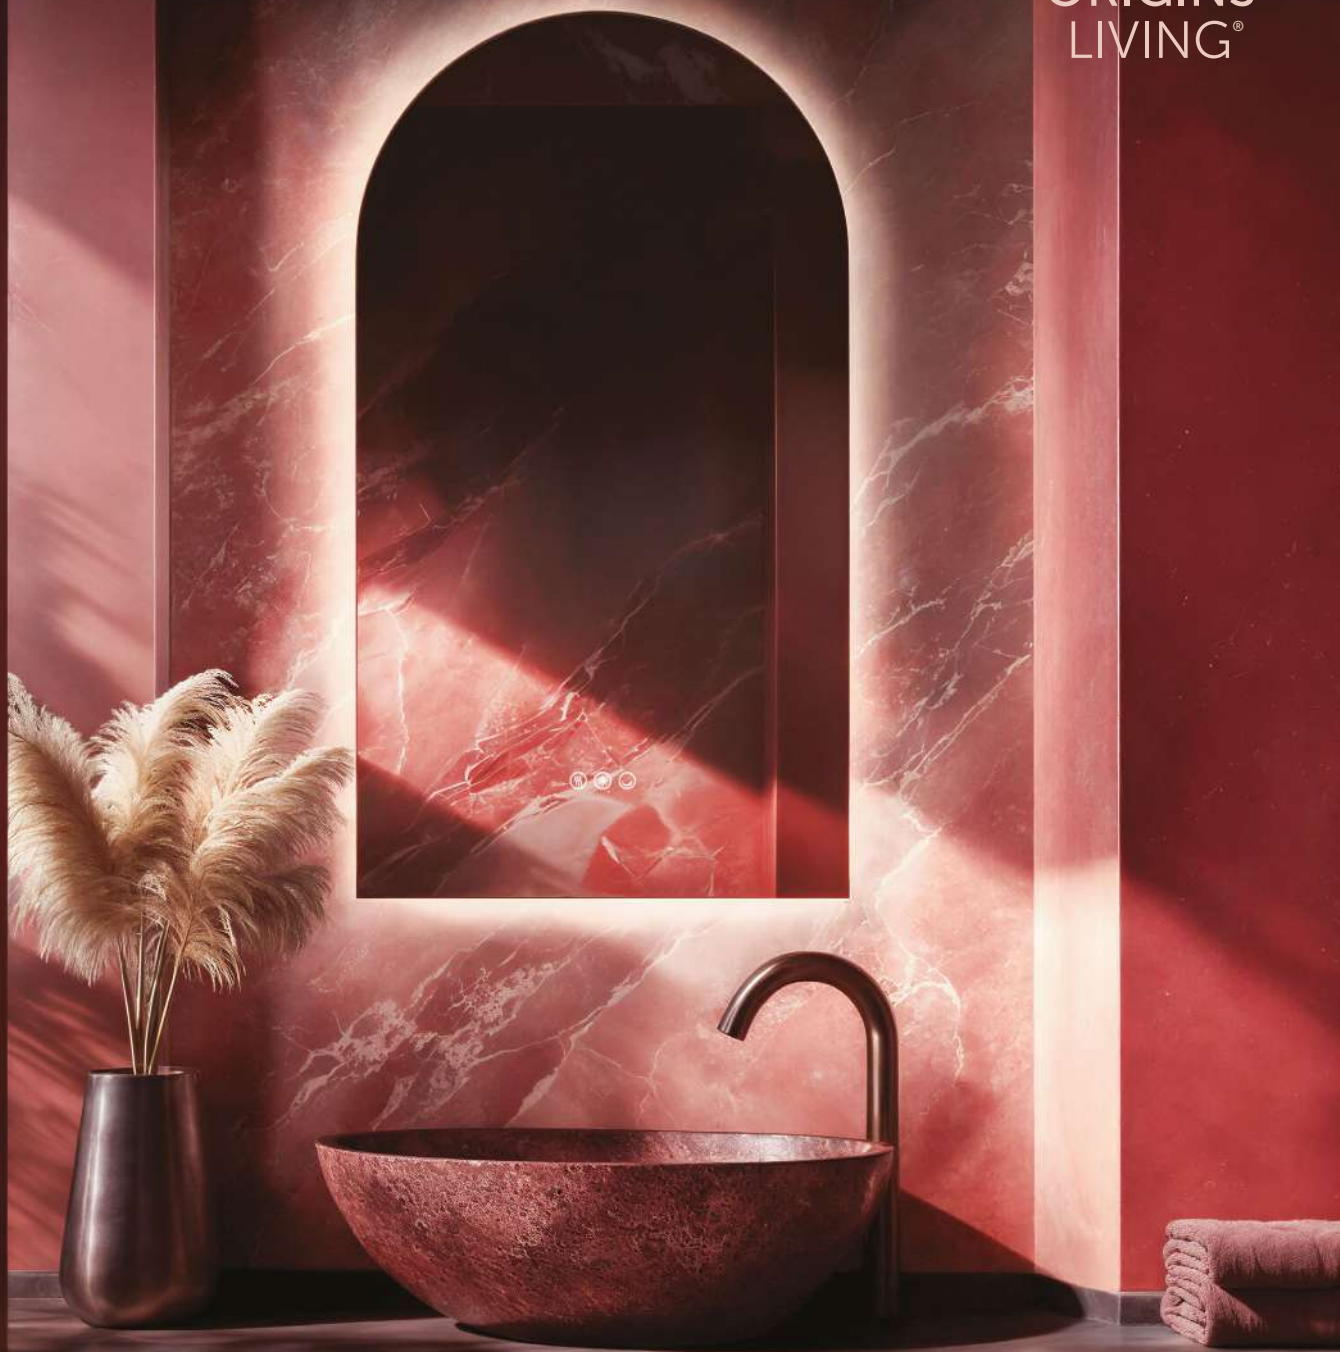

ORIGINS
LIVING®

MIRRORS & ACCESSORIES

2026/27

FUNCTION AND STYLE SHOULD NEVER COMPETE

At Origins Living, we create mirrors and accessories with purpose -
designed to be both practical and beautiful.

Every contour, every detail, every proportion is considered with
intention. Not for trends, but for how it feels to live with: the reflection,
the rhythm, the ritual.