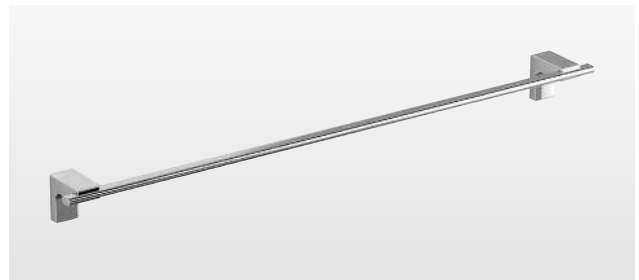

Open Toilet Roll Holder
114191 Chrome **£77**
W154 H55 D74mm

Toilet Roll Holder with Flap
114160 Chrome **£122**
W156 H75 D77mm

Towel Ring
113897 Chrome **£75**
W208 H50 D60mm

Double Open Toilet Roll Holder
114375 Chrome **£79**
W280 H50 D60mm

Towel Rail 36cm
113477 Chrome **£102**
W360 H50 D60mm

Towel Rail 51cm
113507 Chrome **£112**
W515 H50 D60mm

Towel Rail 66cm
113538 Chrome **£122**
W665 H50 D60mm

S CUBE

Material:
Brass & Zamac 

Tumbler Holder
166831 Chrome **£75**
169924 Matt Black **£80**
W85 H110 D95mm - Frosted glass