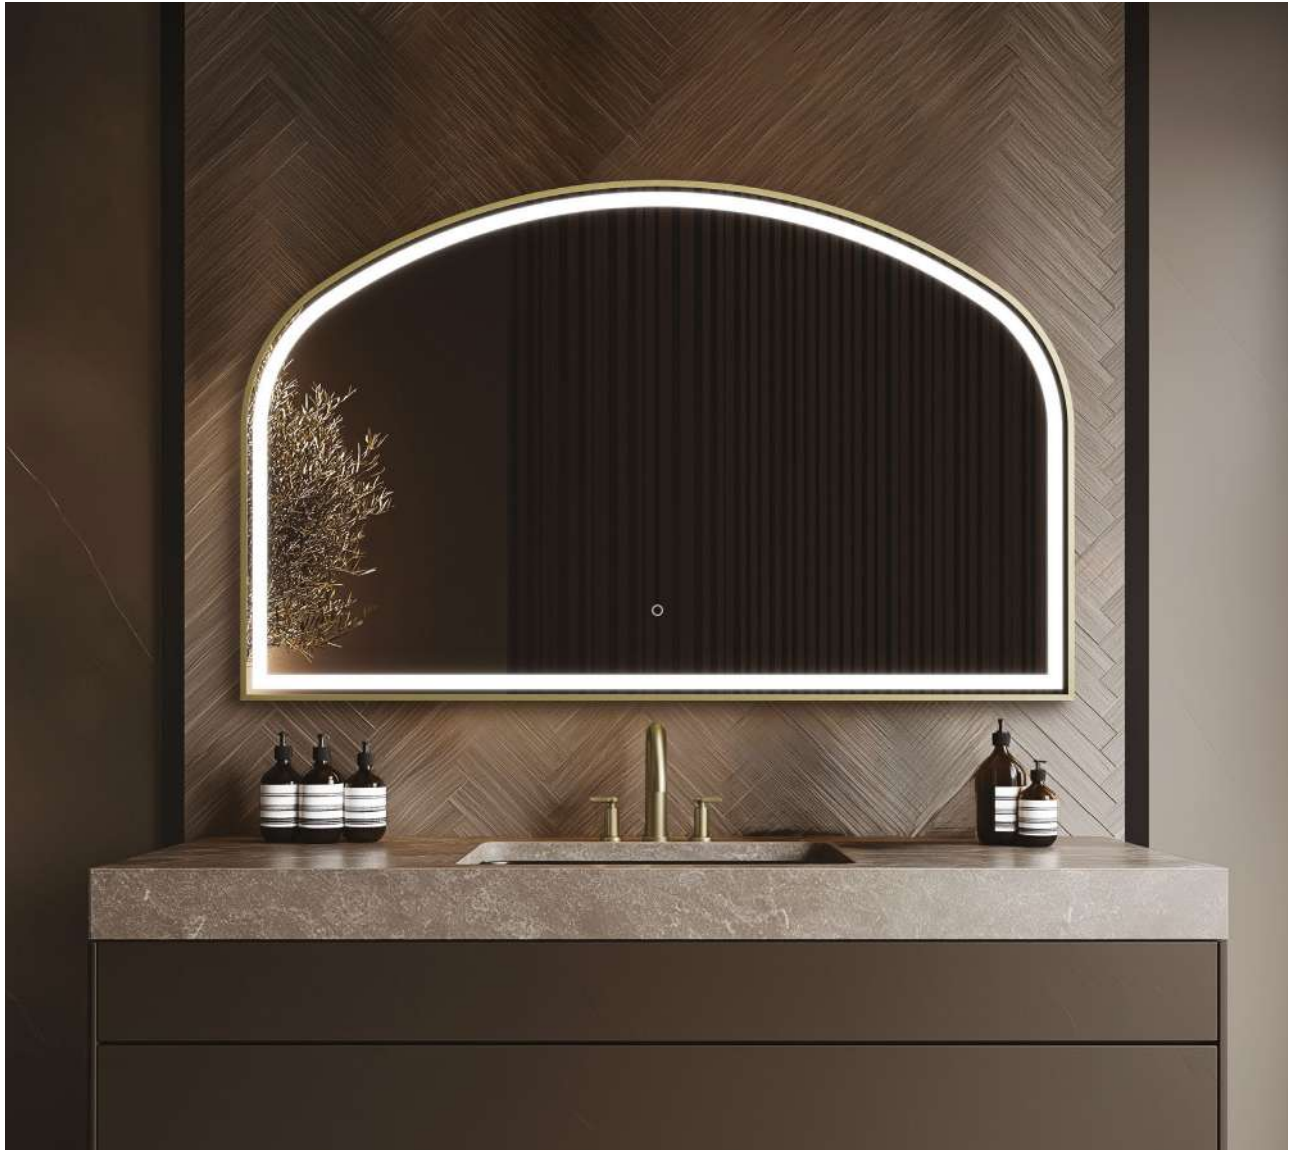

LOMAX LIGHT OVERMANTEL ARCH

Material:
Aluminium

Lomax Light Overmantel Arch 120
LML-01R127-BK Brushed Black **£765**
LML-01R127-BB Brushed Brass **£765**
W1200 H750 D40mm

Architectural in presence, Lomax Light Overmantel casts clear, even light across the space - bold in proportion yet perfectly balanced and assured.