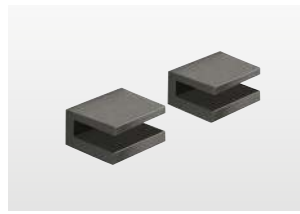

Pier Shelf Brackets x2 Gunmetal
210145 Gunmetal **£55**
W30 H18 D25mm / for 8mm glass