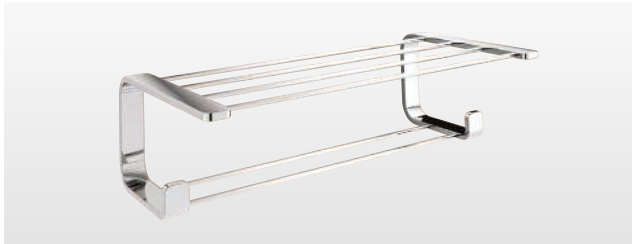

Towel Rack
W500 H140 D260mm
3235-13 Chrome **£268**
3235-14 Matt Black **£285**
3235-22 Matt White **£285**