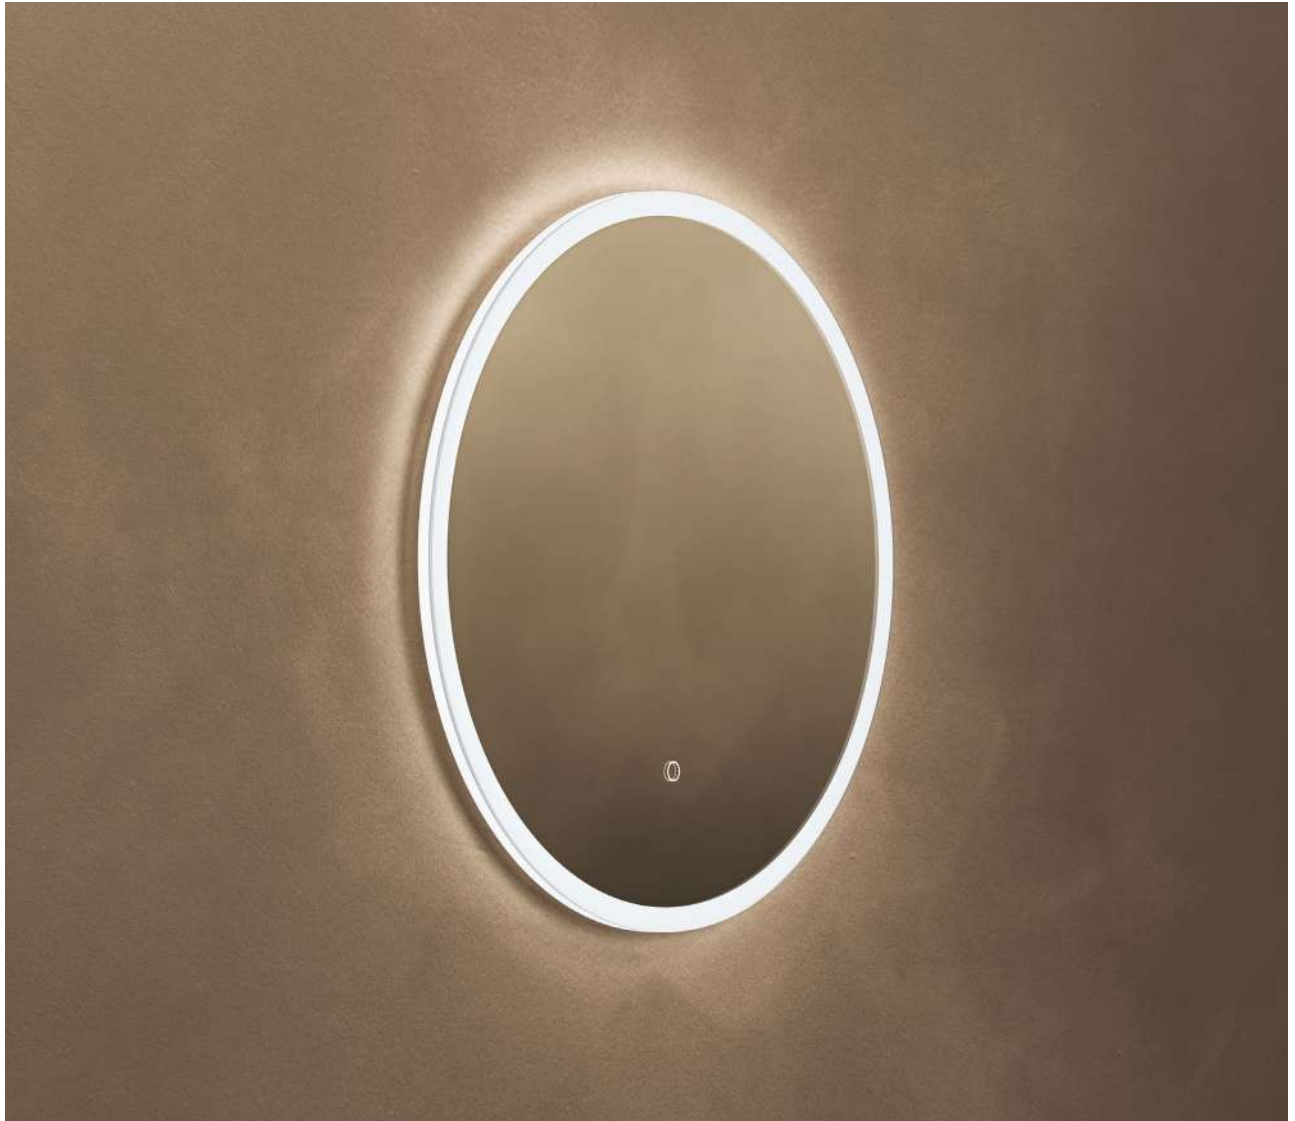

Claris Round Mirror 100
 CLR-01D100-03 **£450**
 Ø1000 D24mm (4mm)

Claris Round combines circular form with even, adaptive illumination, a mirror that reflects balance, clarity, and effortless calm.

CLEO CAPSULE

Cleo Capsule Mirror 50
CLO-01C058-01 **£395**
W500 H800 D29mm

A continuous line of light traces the form, moving from energising to soothing as the moment calls. Contemporary and versatile, Cleo Capsule feels at home anywhere.

CLEO RECTANGULAR

Cleo Rectangular Mirror 60
CLO-011068-01 **£425**
W600 H800 D29mm

Seamless light runs around the edge, shifting from clear daylight focus to a warm evening glow. Effortless and modern, Cleo Rectangular suits every space.

CLEO ROUND

Cleo Round Mirror 60
CLO-01D060-01 **£365**
Ø600 D29mm

A perfect circle of light that moves with you - bright and energising by day, soft and soothing by night. Contemporary and refined, Cleo Round feels at home anywhere.