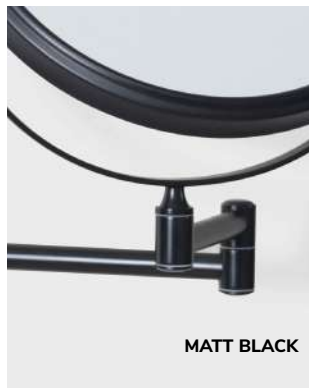

MAGNIFYING MIRRORS

CHROME

MATT BLACK

AGED BRASS

BRUSHED NICKEL

x5
MAG

**Mason Reversible
5X Magnifying Wall Mirror**
MSN-007520-CH Chrome **£89**
MSN-007520-BK Matt Black **£99**
MSN-007520-BN Brushed Nickel **£99**