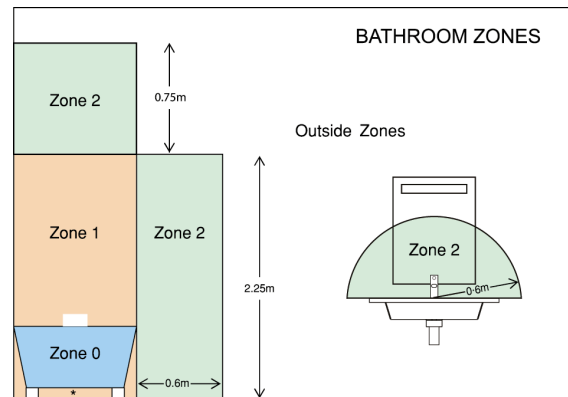

Mirror with touch switch.

Mirror with sensor switch.

Continuous LED strip without visible dots.

Product IP rating. IP44 suitable for zone 2 in bathroom. See below.

Safety backed PVC mirror holds glass together in case of accidental damage.

Can be installed in multiple orientations.

Compatible with demister pad. Sold separately, see p79.

Magnifying mirror.

BATHROOM ZONES

Luminaires chosen for use in bathrooms are subject to certain wiring regulations and must be selected and erected, so they are suitable for the external influences likely to occur at the point of installation. These influences include steam (leading to condensation), falling water droplets and sprays or jets from shower heads.

All luminaires can be assigned an IP (Ingress Protection) rating. This relates to the protection afforded by the light fitting against penetration by solid particles or moisture. The IP rating consists of two numbers: the first refers to protection against solid particles, the second refers to protection against moisture.

For bathroom use, the second number is the most significant. The required IP rating for light fittings in bathrooms depends on their actual location in the bathroom. The regulations divide the bathroom into zones (see illustration) which determine the IP rating. All bathroom luminaires must be installed on a 30mA RCD-protected circuit, in accordance with IEE regulations.

Zone 0 Interior of bathtub or shower tray – IP68 and low voltage supply (max 12v).

Zone 1 Perimeter of bathtub or shower tray up to 2.25m above floor level – IP44.
Use IP65 where water jets are used for cleaning purposes.

Zone 2 Perimeter 0.6m wide around Zone 1 and a 60cm radius above washstands – IP44.
Use IP65 where water jets are used for cleaning purposes.

Outside of Zones There are no stated requirements for IP. Luminaires should be suitable for their location and provide adequate protection against electric shock.

CONTINUAL IMPROVEMENT

Our company policy is one of continual improvement and Origins Living reserves the right to amend designs and specifications without prior notice. The colours in this brochure are as accurate as colour printing processes allow. All measurements are subject to a manufacturing tolerance. E&OE.

GUARANTEES

ACCESSORIES

10 YEAR Guarantee from date of purchase.

MIRRORS, CABINETS & LIGHTING

5 YEAR Guarantee from date of purchase.

Further details upon request.