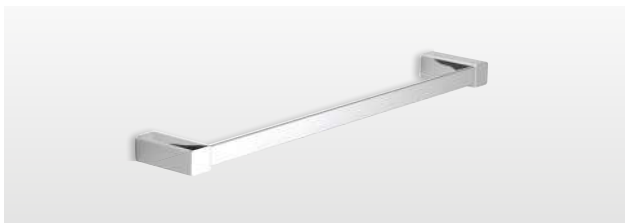

SPLUGA

Material:
Stainless steel, Aluminium and Cromall

With its square form and gentle curved edging, Spluga embodies a sleek, contemporary aesthetic that's both modern and versatile.

Tumbler Holder
SG10-13 Chrome **£45**
W72 H106 D100mm - White ceramic

Soap Dish
SG11-13 Chrome **£45**
W119 H47 D106mm - White ceramic

Hook
SG26-13 Chrome **£28**
W26 H40 D45mm

Open Toilet Roll Holder
SG24-13 Chrome **£42**
W158 H37 D72mm

WC Brush Set Wall Mounted
SG33/03-13 Chrome **£70**
W93 H378 D119mm - White ceramic

Towel Rail 30cm SG21/30-13 Chrome £59 W300 H26 D72mm	Towel Rail 45cm SG21/45-13 Chrome £62 W450 H26 D72mm	Towel Rail 60cm SG21/60-13 Chrome £65 W600 H26 D72mm
--	--	--

Double Towel Rail
SG22-13 Chrome **£89**
W550 H26 D120mm