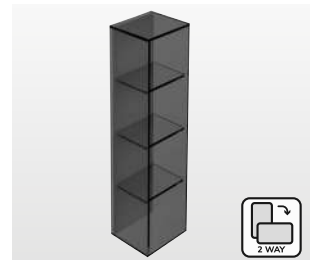

Pier Glass 4 Box Shelf Rectangular
B008509 Black £260
W180 H700 D160mm