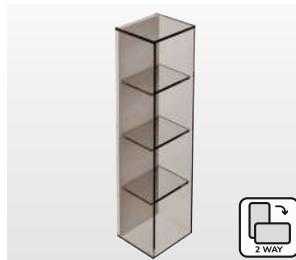

Pier Glass 4 Box Shelf Rectangular
B008493 Bronze £260
W180 H700 D160mm