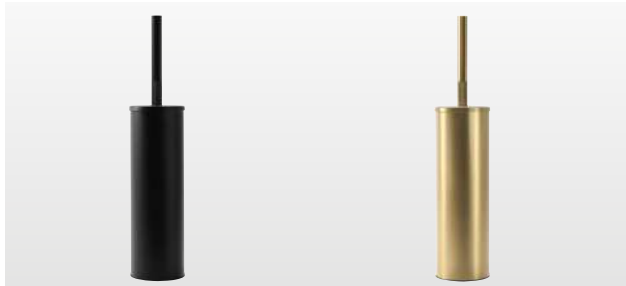

Turner Toilet Brush Freestanding TRN-118010-BK Matt Black **£115**
Ø84 H390mm
Stainless steel & brass
Turner Toilet Brush Freestanding TRN-118010-BB Brushed Brass **£135**
Ø84 H390mm