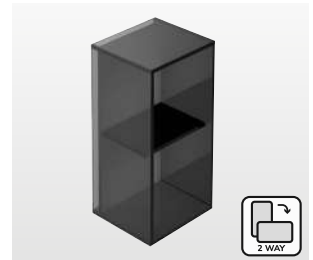

Pier Glass 2 Box Shelf Rectangular
B008479 Black £160
W180 H360 D160mm