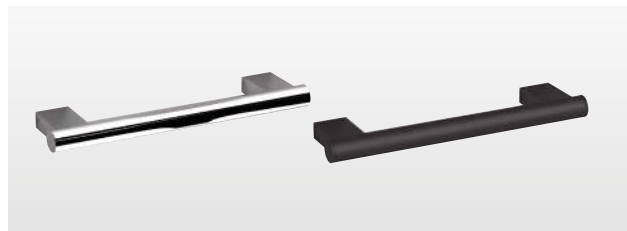

GRAB BARS

Lux Grab Bar
153237 Chrome **£114**
176083 Matt Black **£160**
W304 H25 D75mm - Bar Ø25mm

Holding weight 150kg
Material: Brass