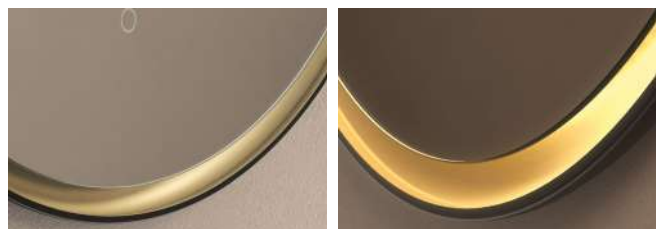

BRUSHED BLACK

BRUSHED BRASS

LUXOR

AMBIENT LIGHTING 3000K WARM DEMIST TOUCH DOTLESS LED IP44 ZONE 2 Material: Resin

Luxor Mirror
LXR-01D080-01 Gold/Matt Black **£645**
Ø800 D30mm (4mm)

With glass that appears to float within its frame, Luxor creates a subtle play of depth and light - black and brass in perfect balance, sculptural yet effortlessly calm.