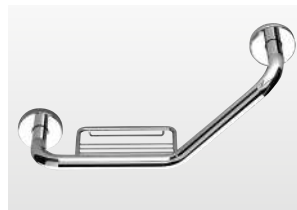

Double Swing Towel Rail
116867 Chrome **£106**
W50 H66 D434mm

Metal Toilet Brush
052929 Chrome **£138**
W87 H417 D95mm
Includes wall bracket

WC Brush Set
117000 Chrome **£128**
W103 H378 D154mm - Frosted glass

Grab Rail 37cm
052943 Chrome **£77**
W365 H60 D82mm

Angled Grab Rail
052950 Chrome **£110**
W428 H218 D122mm Reversible

Angled Grab Rail with Basket
052967 Chrome **£155**
W428 H218 D122mm Reversible

TECNO PROJECT BLACK & WHITE