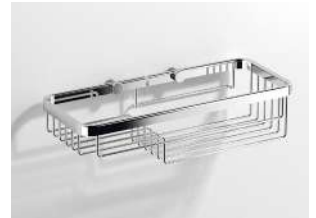

Poseidon Rectangular Double Hanging Basket

7719-23 Chrome/White **£170**
 W240 H584 D187mm,
 Removable inner ABS
 Stainless steel

SONIA BASKETS

Material:
Brass & Zamac 

The optional 3M Backplate Fastening System allows you to fix without screws and is really easy to install on smooth surfaces (tile, glass, concrete...) with a maximum roughness of 0.5mm. Holding Weight: 5kg.

Adhesive Backplate for Shower Baskets
189922 **£30**

Small Corner Shower Basket
189755 Chrome **£90**
W165 H38 D165mm

Large Corner Shower Basket
189762 Chrome **£118**
W195 H70 D195mm

Double Corner Shower Basket
189779 Chrome **£198**
W195 H304 D195mm