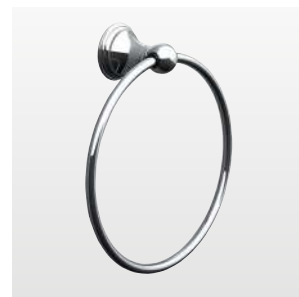

Open Toilet Roll Holder
107841 Chrome **£92**
W130 H60 D93mm

Genoa - the epitome of classically refined craftsmanship is steeped in rich historic styling. Beautifully finished in classic chrome, the Genoa collection completes the traditionally elegant bathroom.

Towel Rail 36cm
107094 Chrome **£135**
W359 H55 D70mm

Towel Rail 51cm
107148 Chrome **£150**
W509 H55 D70mm

Towel Rail 67cm
107193 Chrome **£160**
W669 H55 D70mm

Towel Ring
107445 Chrome **£95**
W190 H212 D70mm

WC Brush Set
107643 Chrome **£140**
W100 H388 D147mm
Frosted glass

ALBANY

Chrome

Aged Brass

Material:
Brass & White Ceramic

Albany Tumbler Holder

ALB-111001-CH Chrome **£118**
ALB-111001-AB Aged Brass **£145**
W135 H105 D115mm