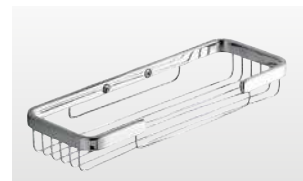

Gedy Deep Corner Basket
2483-13 Chrome **£45**
2483-14 Matt Black **£49**
W175 H83 D175mm front: 200mm
Stainless Steel