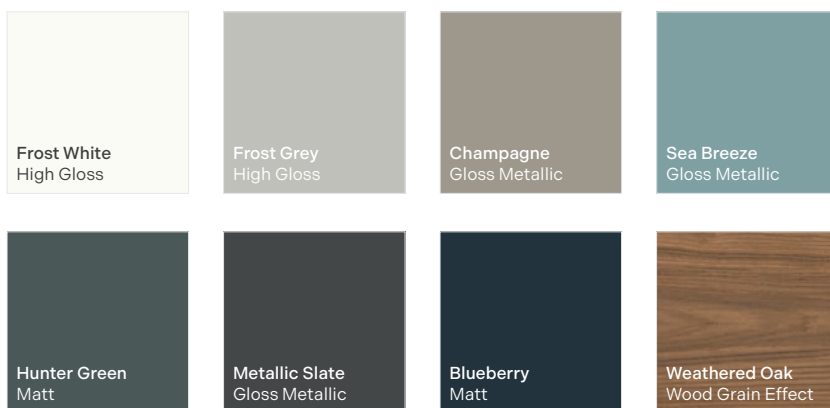

Furniture Features

Modern Slab Design

A sleek flat-front style with clean sharp lines for a contemporary look.

Premium Fittings

High-quality soft-close runners, hinges, and hardware for smooth, quiet operation.