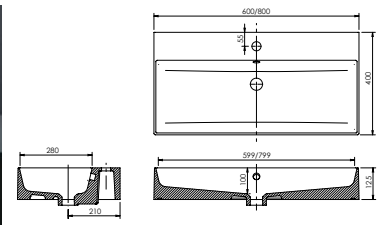

Panama - Standard

White. Ceramic. One tap hole. Integrated Overflow. Supplied with Chrome overflow ring, see more Type 3 overflow rings on **page 282**.

		Code	Price	Suitable Vanity Sizes
Standard	610w x 460d x 170h mm	9315	£365	600mm Standard
Standard	815w x 465d x 175h mm	9316	£465	800mm Standard