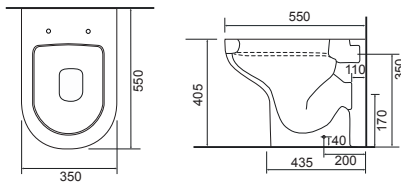

Charlotte

Charlotte BTW Pan with Temora Seat. Supplied with Chrome hinges, see more Type 1 hinges on [page 295](#).

36.9110.01 £625