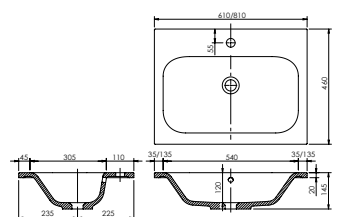

Orani

White. Cast Marble. External Overflow. Supplied with Chrome overflow ring, see more Type 1 overflow rings on [page 282](#).

		Code		Price	Suitable Vanity Sizes
		NTH	1TH		
Standard - Gloss	610w x 460d x 145h mm	9340	9240	£250	600mm
Standard - Matt	610w x 460d x 145h mm	9341	9241	£275	600mm
Standard - Gloss	810w x 460d x 145h mm	9342	9242	£290	800mm
Standard - Matt	810w x 460d x 145h mm	9343	9243	£320	800mm