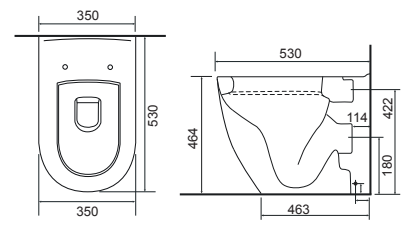

Cleveland Comfort Height - Rimless

Cleveland BTW Comfort Height Rimless Pan with Ballina Seat. Not suitable for use with 400mm WC units Supplied with Chrome hinges, see more Type 2 hinges on [page 295](#).

36.9181.01 £485