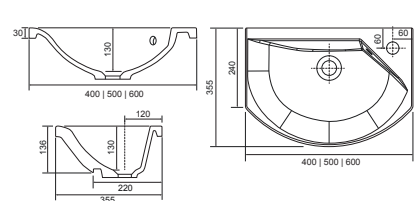

ART Slimline

White. Cast Marble. One tap hole. External Overflow. Supplied with Chrome overflow ring, see more Type 1 overflow rings on [page 282](#).

		Code	Price	Suitable Basin/Base Carcass Sizes
Slimline	400w x 355d x 155h mm	37.3174	£345	400m Slimline
Slimline	500w x 355d x 155h mm	37.3114	£360	500mm Slimline
Slimline	600w x 355d x 155h mm	37.3096	£400	600mm Slimline