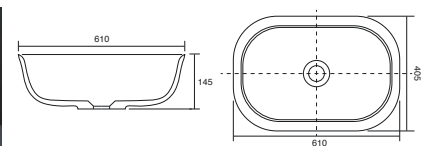

Albarese

Gloss. Cast Marble. No tap hole. No Overflow. We recommend using our free flowing unslotted waste with this basin, see [page 289](#).

610w x 400d x 145h mm

Code

3583

Price

£380