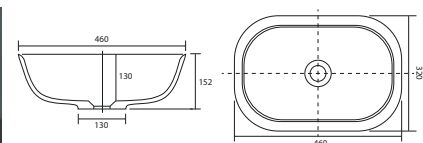

Bellanti

White. Cast Marble. No tap hole. No Overflow. We recommend using our free flowing unslotted waste with this basin, see [page 289](#).

460w x 320d x 150h mm

Code

9069

Price

£430