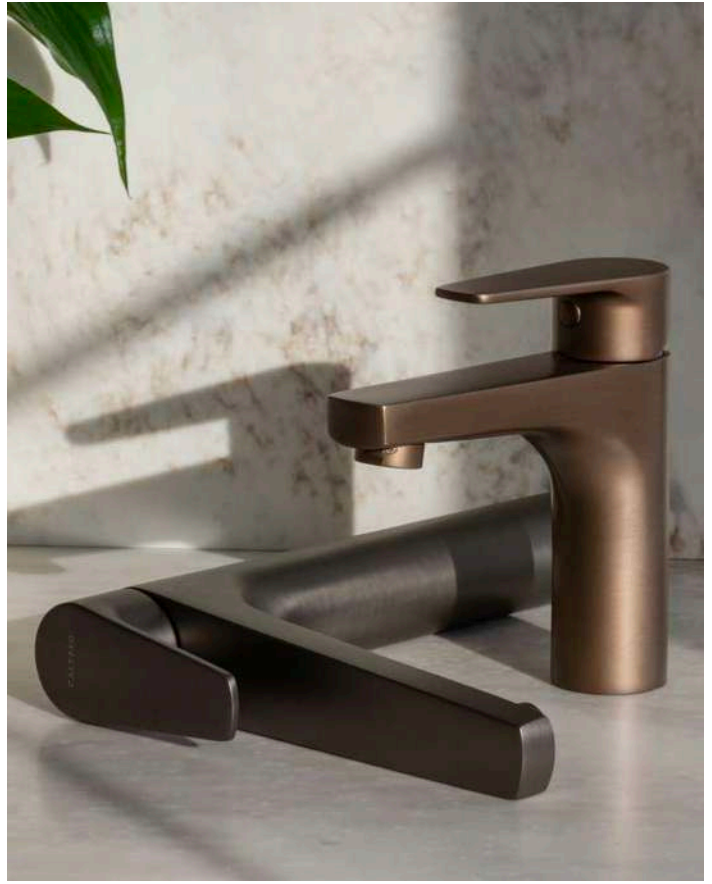

Down to the smallest detail

Designed to coordinate

Bringing a bathroom together often comes down to the details. By extending the same finishes across a considered selection of taps, handles, flush plates, and fittings, Calypso makes it easier to create spaces that feel cohesive and well resolved.

Chrome, Matt Black, Brushed Brass, Brushed Bronze, and Gunmetal are now available across key elements of the bathroom, allowing each detail to sit comfortably alongside the next. The result is a space that feels intentional rather than assembled, with finishes that work quietly together.

These coordinated finishes are available across selected basin, tall, and wall mounted taps, furniture handles, flush plates and buttons, as well as smaller details such as overflow rings and hinge covers. Each has been chosen to support a more unified bathroom without unnecessary complexity.

Find the new **Coordinated finishes** section on **page 264**.