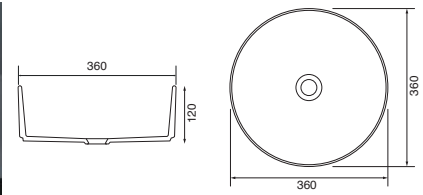

Sit-On Basins

Sit-On Basins are designed to be used with a worktop, creating a stylish, elevated focal point in your bathroom. When planning your layout, consider the overall basin height and opt for lower height units if needed to maintain a comfortable and practical setup.

Indiana

White. Ceramic. No tap hole. No Overflow. We recommend using our free flowing unslotted waste with this basin, see [page 289](#).

360w x 360d x 120h mm

Code

9317

Price

£350