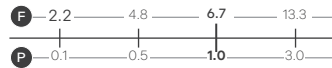

Chrome
1133CHR £328