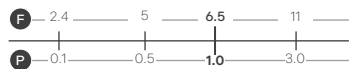

Reach: 117.5mm
 Size: 165w x 240h x 165d mm
 Cartridge Type: Quarter Turn Ceramic Disc
 Waste Type: Colour matched round slotted click waste

Chrome
1111CHR £185

Matt Black
1111MBK £215

Imola 3 Hole Basin Tap