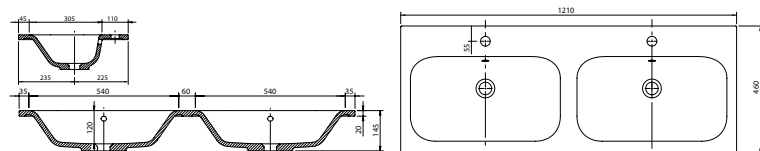

1200mm - Double Bowl - 2x 1TH - Orani Cast