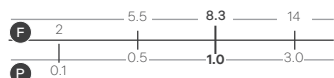

Chrome
1144CHR £240