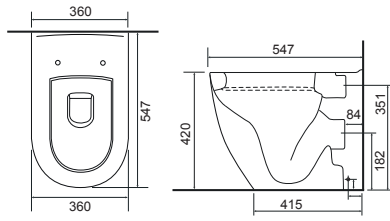

Back To Wall WC Sets

All Calypso WC's include a high quality seat with lift-off functionality, soft-close operation, and secure top-fix fittings as standard.

Aurora - Rimless

Aurora BTW Rimless Pan with Collerina Seat. Supplied with Chrome hinges, see more Type 1 hinges on [page 295](#).

36.9328.01 £480