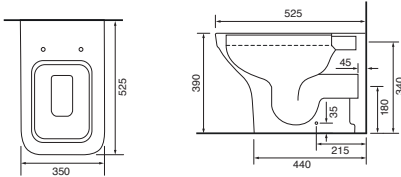

Denver

Denver BTW Pan with Casula Seat. Supplied with Chrome hinges, see more Type 1 hinges on [page 295](#).

36.9076.01 £575