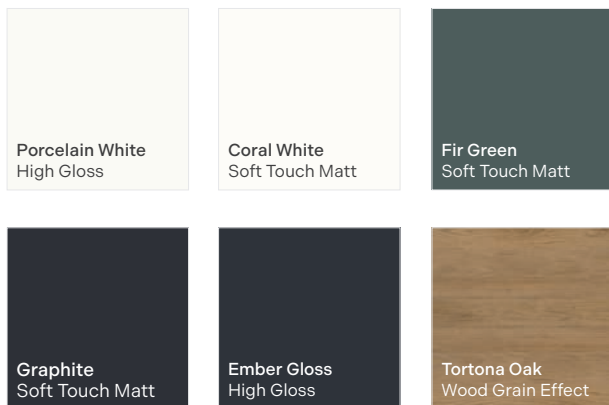

Smooth Finish

Fluted Finish

Furniture Features

Modern Curved Design

A sophisticated, curved front profile.

Integrated Handle Design

A sleek integrated handle for a modern, minimalist look.

Smooth or Fluted