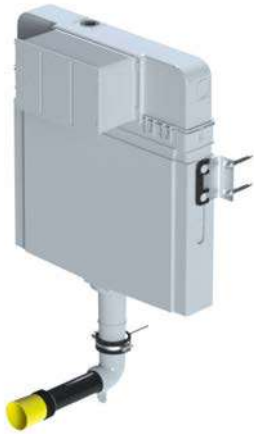

WC Cisterns & Wall Hung WC Frames

Concealed Cistern - Behind Wall Installation NEW

Suitable for mounting behind an existing wall and for use with back-to-wall WC pans or with a WC frame for wall-hung installations within WC units. Compatible with all Calypso WC units and cisterns. Features a front-operated dual flush system with 3/6-litre flush volumes, a quiet hydraulic float valve, and an insulated cistern to reduce noise and prevent condensation.

Size: 490w x 85d x 473h mm

Concealed Cistern	490w x 85d x 473h mm	3230	£195

Compatible Flush Plate - Circa

A - Chrome - Push Button	250w x 160h x 10d mm	7225CHR	£65
B - Brushed Brass - Push Button	250w x 160h x 10d mm	7225BBR	£149
C - Brushed Bronze - Push Button	250w x 160h x 10d mm	7225BBZ	£149
D - Gunmetal - Push Button	250w x 160h x 10d mm	7225GML	£149
E - Matt Black - Push Button	250w x 160h x 10d mm	7225MBK	£65

Compatible Flush Plate - Linea

A - Chrome - Push Button	250w x 160h x 10d mm	7226CHR	£65
B - Brushed Brass - Push Button	250w x 160h x 10d mm	7226BBR	£149
C - Brushed Bronze - Push Button	250w x 160h x 10d mm	7226BBZ	£149
D - Gunmetal - Push Button	250w x 160h x 10d mm	7226GML	£149
E - Matt Black - Push Button	250w x 160h x 10d mm	7226MBK	£65