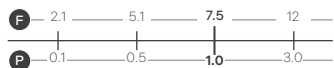

Lori Tall Basin Tap

Reach: 183.5mm
Size: 48w x 290h x 218d mm
Cartridge Type: Ceramic Disc
Waste Type: Colour matched round slotted click waste

Chrome
1113CHR £270

Melfi Basin Tap

Reach: 113mm
Size: 54w x 147h x 151d mm
Cartridge Type: Ceramic Disc
Waste Type: Colour matched round slotted click waste