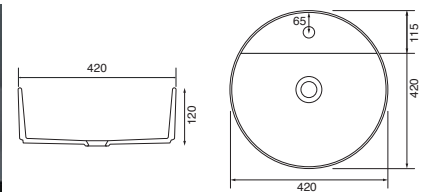

Tahoma

White. Ceramic. One tap hole. No Overflow. We recommend using our free flowing unslotted waste with this basin, see [page 289](#).

420w x 420d x 120h mm

Code

9319

Price

£210