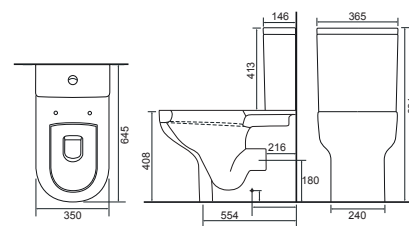

Close Coupled WC Sets

All Calypso WC's include a high quality seat with lift-off functionality, soft-close operation, and secure top-fix fittings as standard.

Charlotte

Charlotte CC Pan & Cistern with Temora Seat. Supplied with Chrome hinges, see more Type 1 hinges on **page 295**. **36.9111.01** £910