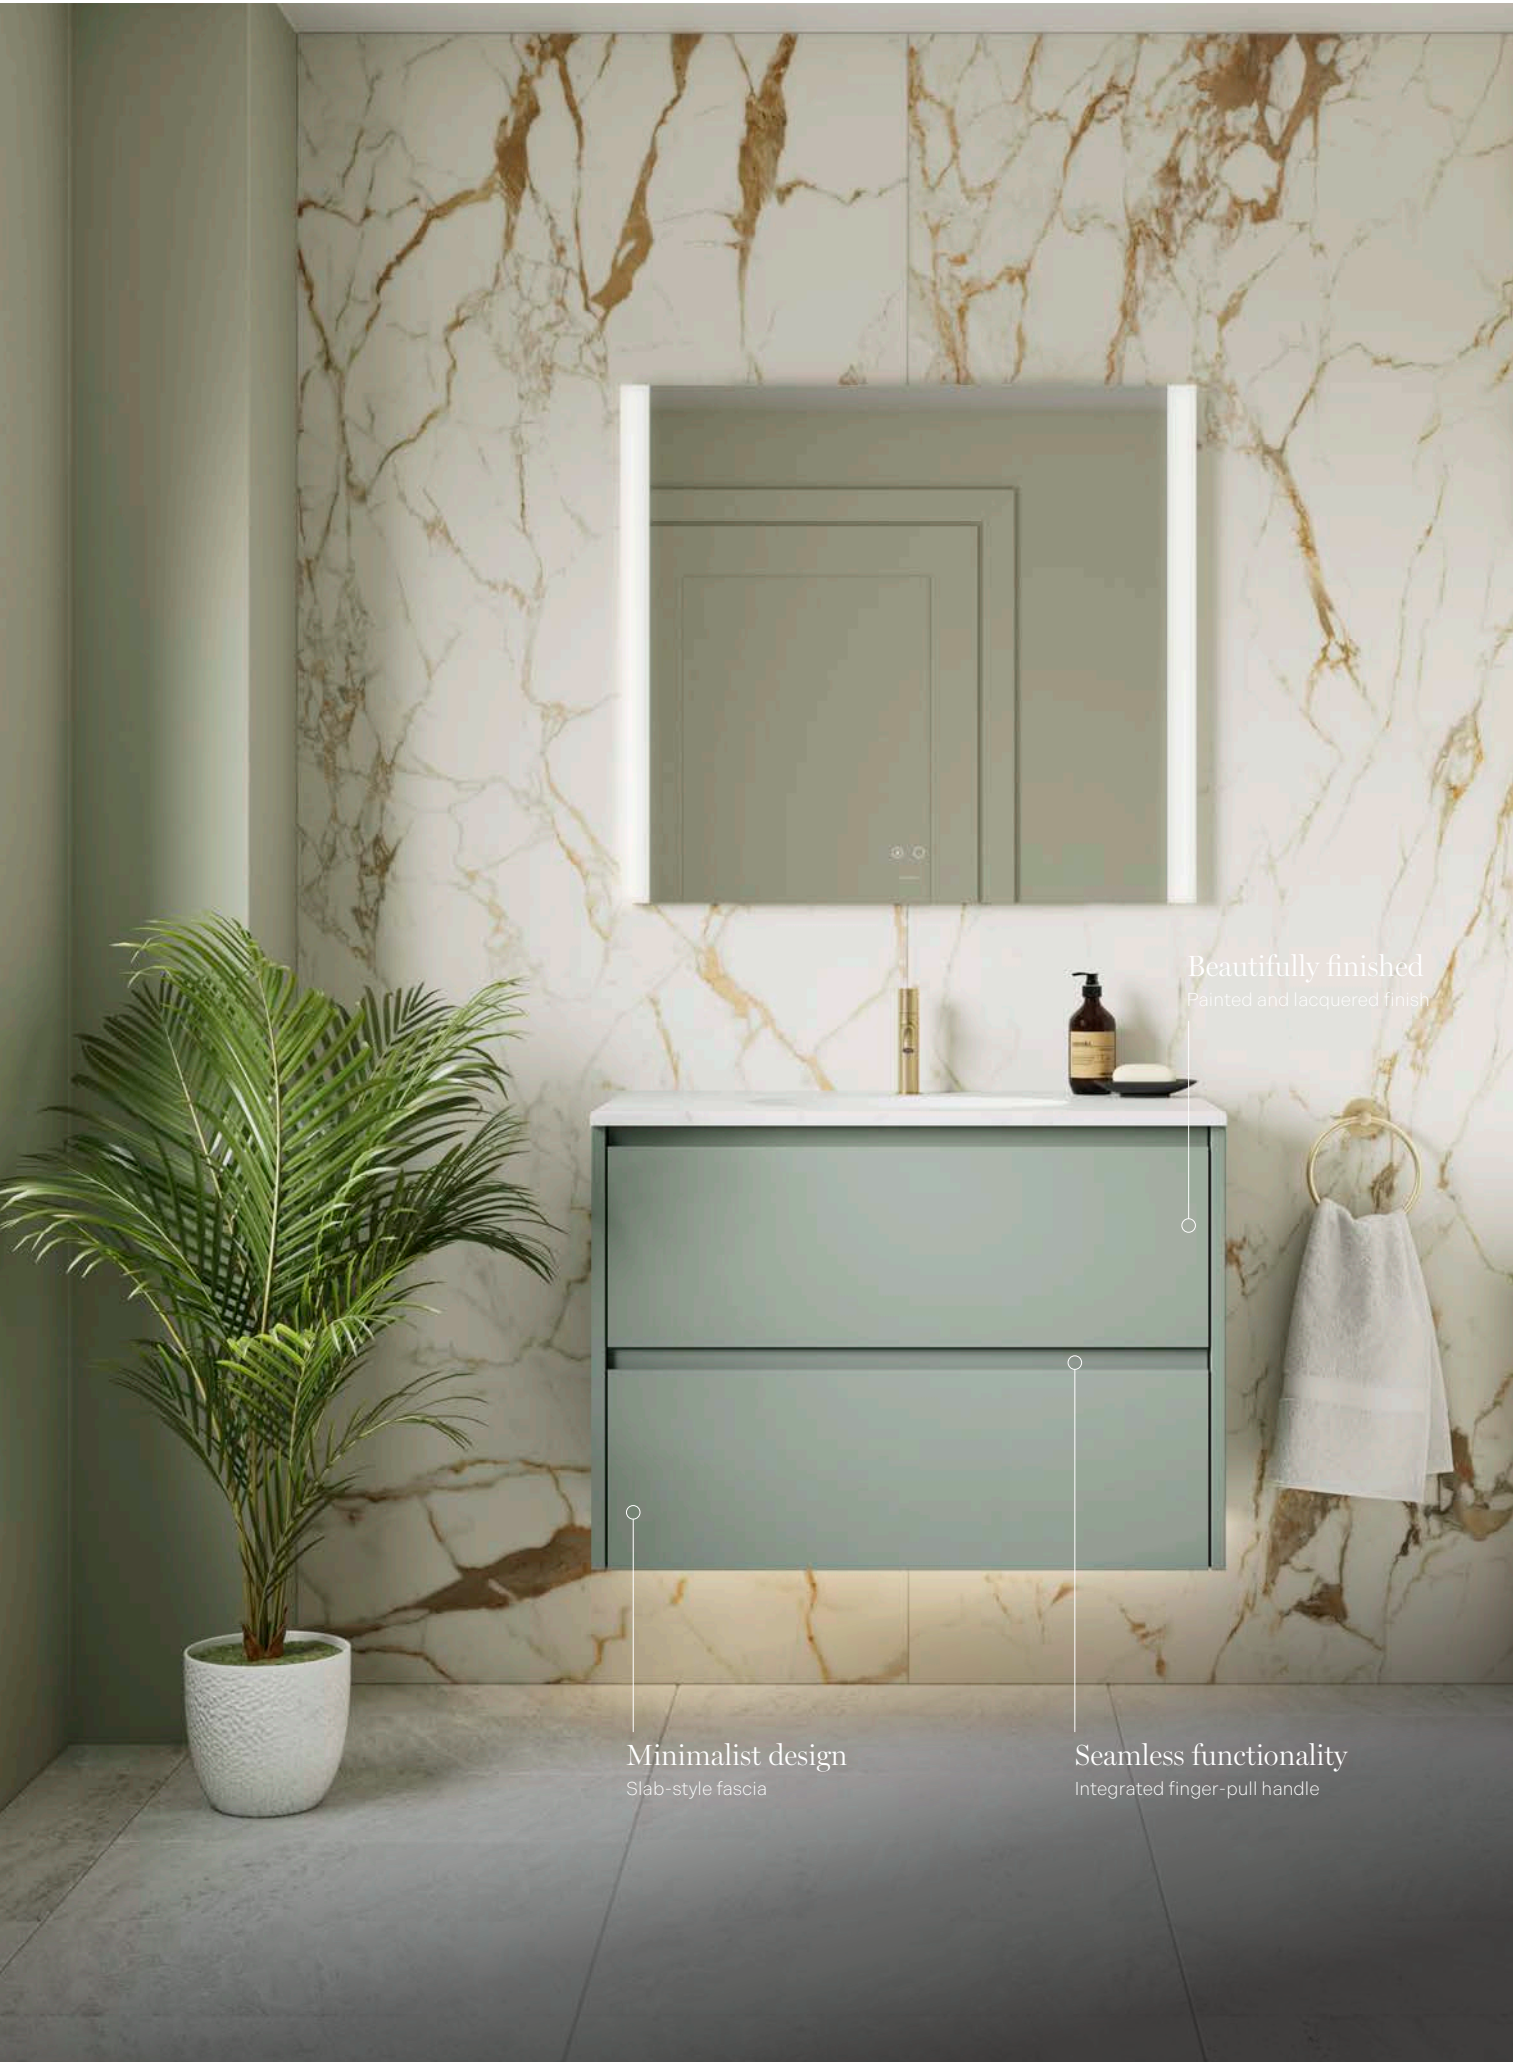

Beautifully finished
Painted and lacquered finish

Minimalist design
Slab-style fascia

Seamless functionality
Integrated finger-pull handle