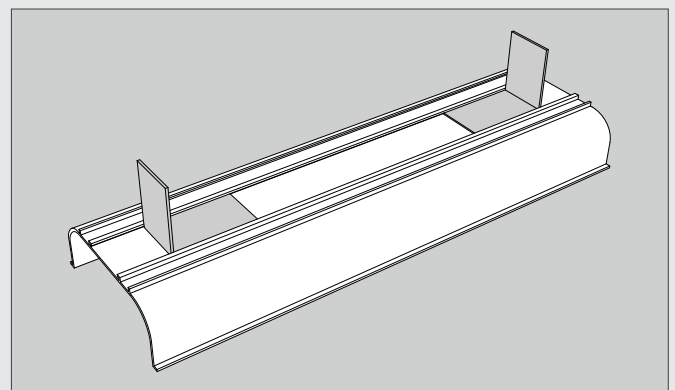

Profiles are available in lengths of 1250mm or 2500mm

The profile should be secured to the carcass with supplied brackets which slot into the rear of the profile

Vanity to Match Fitted Furniture

Brecon collection