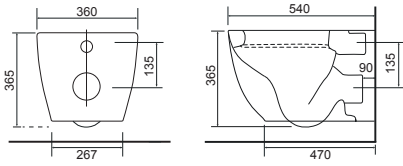

Wall Hung WC Sets

All Calypso WC's include a high quality seat with lift-off functionality, soft-close operation, and secure top-fix fittings as standard.

Daytona

Daytona Wall Hung Rimless Pan with Borden Seat. Supplied with Chrome hinges, see more Type 1 hinges on [page 295](#). **36.9323.01** £475

Riverdale

Riverdale Wall Hung Rimless Pan with Collerina Seat. Supplied with Chrome hinges, see more Type 1 hinges on [page 295](#). **36.9326.01** £495

Aurora

Aurora Wall Hung Rimless Pan with Collerina Seat. Supplied with Chrome hinges that are not interchangeable. **36.9329.01** £470

Aurora

Aurora Wall Hung Rimless Pan with Ballina Seat. Supplied with Chrome hinges, see more Type 1 hinges on [page 295](#). **36.9329.02** £470

Charlotte

Charlotte Wall Hung Pan with Temora Seat. Supplied with Chrome hinges, see more Type 1 hinges on [page 295](#). **36.9116.01** £670

WHAT IS A RIMLESS PAN?

Traditional toilets distribute the flush water through a series of holes around the underside of the rim of the pan. However, the 'Rimless' pan does away with this under-rim, meaning the water can flow faster and with no hindrance to create an enhanced flush.

The rimless toilet looks no different on the outside.

The main difference is that the pan boasts a smooth bowl with reduced areas for bacteria or lime-scale to build up and settle, which makes a significant difference for cleaning and improved hygiene compared to traditional pans.

Highest standards of Hygiene

No hidden spaces for germs to harbour.
Allows for easy cleaning.

Perfect cleaning

Unique flush system means the water flows both vertical and around the rim covering the entire surface.

Quieter & Faster

Rimless technology allows for a more silent and faster flush than standard WC pans.