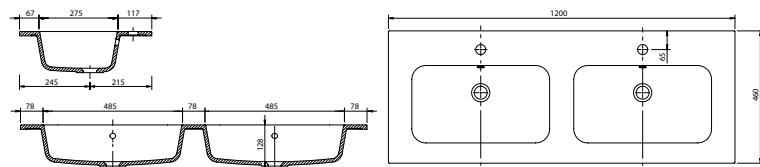

Vanity Basins

Vanity Basins are sized to fit perfectly on our vanity units, available in standard widths of 600mm, 800mm, and 1200mm. Designed for a seamless fit and optimal functionality in a variety of bathroom layouts.

Idro - Slimline

White. Cast Marble. One tap hole. External Overflow. Supplied with Chrome overflow ring, see more Type 1 overflow rings on [page 282](#).

		Code	Price	Suitable Basin/Base Carcass Sizes
Slimline	500w x 405d x 140h mm	9260	£295	500mm Slimline
Slimline	600w x 405d x 140h mm	9261	£328	600mm Slimline
Slimline	800w x 405d x 140h mm	9262	£415	800mm Slimline

Idro

White. Cast Marble. External Overflow. Supplied with Chrome overflow ring, see more Type 1 overflow rings on [page 282](#).

		Code	Code	Price	Suitable Vanity Sizes
		NTH	1TH		
Standard - Gloss	600w x 460d x 140h mm	9332	9232	£315	600mm Standard
Standard - Matt	600w x 460d x 140h mm	9333	9233	£315	600mm Standard
Standard - Gloss	800w x 460d x 140h mm	9263	£400		800mm Standard

Idro

White. Cast Marble. External Overflow. Supplied with Chrome overflow ring, see more Type 1 overflow rings on [page 282](#).

		Code	Code	Price	Suitable Vanity Sizes
		NTH	2TH		
Standard - Gloss	1200w x 460d x 140h mm	9338	9238	£595	1200mm Vanity 2x 600mm Vanity
Standard - Matt	1200w x 460d x 140h mm	9339	9239	£595	1200mm Vanity 2x 600mm Vanity

Orani

White. Cast Marble. External Overflow. Supplied with Chrome overflow rings, see more Type 1 overflow rings on [page 282](#).

		Code	Code	Price	Suitable Vanity Sizes
		NTH	2TH		
Standard - Gloss	1210w x 460d x 138h mm	9344	9244	£400	1200mm Vanity 2x 600mm Vanity