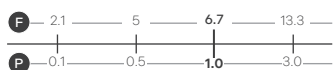

Modern Taps

Fiera Basin Tap

Reach: 115mm
Size: 35w x 180h x 148d mm
Cartridge Type: Ceramic Disc
Waste Type: Colour matched round slotted click waste

Aquila Basin Tap

Reach: 121mm
Size: 35w x 151h x 152d mm
Cartridge Type: Ceramic Disc
Waste Type: Colour matched round slotted click waste

Aquila Wall Mounted Basin Tap

Reach: 200mm
Size: 190w x 115h x 210d mm
Cartridge Type: Ceramic Disc
Waste Type: Colour matched round slotted click waste

Aquila Tall Basin Tap

Reach: 150mm
Size: 38w x 306h x 182d mm
Cartridge Type: Ceramic Disc
Waste Type: Colour matched round slotted click waste

Eula Basin Tap

Reach: 111mm
Size: 54w x 180h x 150d mm
Cartridge Type: Mono Lever
Waste Type: Colour matched round slotted click waste