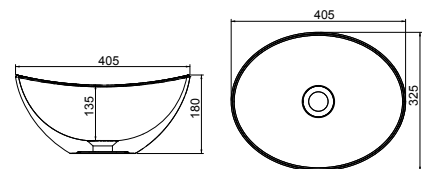

Fremont

White. Ceramic. No tap hole. No Overflow. We recommend using our free flowing unslotted waste with this basin, see **page 289**.

	Code	Price
405w x 325d x 180h mm	9113	£210