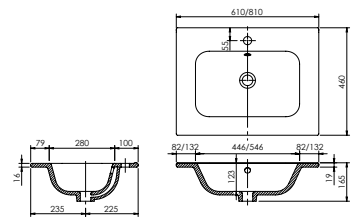

Serrenti

White. Ceramic. One tap hole. Integrated Overflow. Supplied with Chrome overflow ring, see more Type 3 / Type 4 overflow rings on [page 282](#).

		Code		Price	Suitable Vanity Sizes
		NTH	1TH		
Standard	610w x 460d x 155h mm	9354	9200	£207	600mm Standard
Standard	810w x 460d x 155h mm	9355	9201	£243	800mm Standard