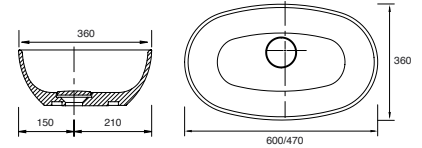

Sit-On Basins

Sit-On Basins are designed to be used with a worktop, creating a stylish, elevated focal point in your bathroom. When planning your layout, consider the overall basin height and opt for lower height units if needed to maintain a comfortable and practical setup.

Bouro

Gloss. Cast Marble. No tap hole. No Overflow. We recommend using our free flowing unslotted waste with this basin, see **page 289**.

	Code	Price
470w x 365d x 160h mm	3584	£300
600w x 365d x 160h mm	3585	£355