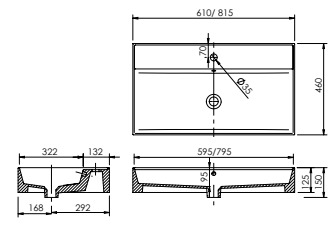

Block Vanity Basins

Block Vanity Basins are taller basins designed to sit above the unit, creating a bold and elevated look. Sized to fit perfectly on our vanity units, they are available in standard widths of 600mm and 800mm.

Monterey - Standard

White. Ceramic. One tap hole. Integrated Overflow. Supplied with Chrome overflow ring, see more Type 3 overflow rings on **page 282**.

		Code	Price	Suitable Vanity Sizes
Standard	610w x 460d x 150h mm	9313	£435	600mm Standard
Standard	815w x 460d x 150h mm	9314	£565	800mm Standard