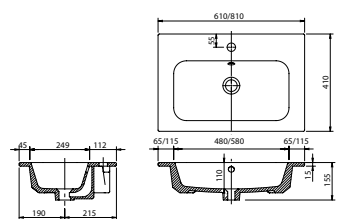

Chandler

White. Ceramic. One tap hole. Integrated Overflow. Supplied with Chrome overflow ring, see more Type 3 overflow rings on [page 282](#).

		Code	Price	Suitable Vanity Sizes
Standard	615w x 410d x 155h mm	9290	£365	600mm
Standard	810w x 410d x 155h mm	9303	£430	800mm