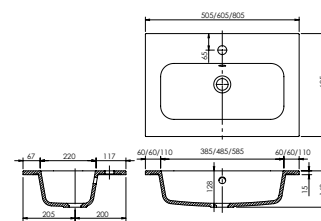

Vanity Basins

Vanity Basins are sized to fit perfectly on our vanity units, available in standard widths of 600mm, 800mm, and 1200mm. Designed for a seamless fit and optimal functionality in a variety of bathroom layouts.

Idro - Slimline

White. Cast Marble. One tap hole. External Overflow. Supplied with Chrome overflow ring, see more Type 1 overflow rings on [page 282](#).

		Code	Price	Suitable Basin/Base Carcass Sizes
Slimline	500w x 405d x 140h mm	9260	£295	500mm Slimline
Slimline	600w x 405d x 140h mm	9261	£328	600mm Slimline
Slimline	800w x 405d x 140h mm	9262	£415	800mm Slimline