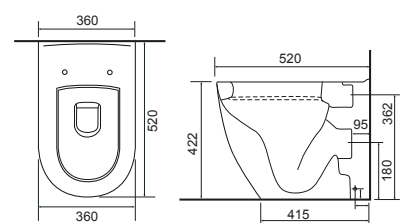

Riverdale - Rimless

Riverdale BTW Rimless Pan with Collerina Seat. Supplied with Chrome hinges, see more Type 1 hinges on [page 295](#).

36.9325.01 £495