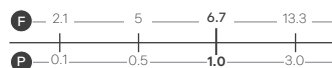

Chrome
1021CHR £345