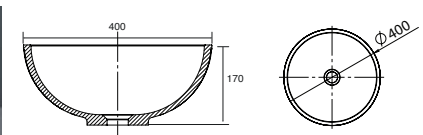

Vinci

Matt White. Cast Marble. No tap hole. No Overflow. We recommend using our free flowing unslotted waste with this basin, see [page 289](#).

400w x 400d x 170h mm

Code

3689

Price

£328