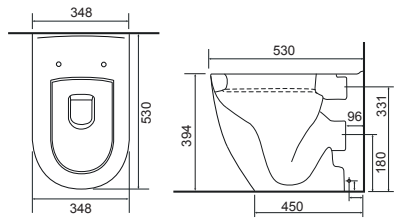

Cleveland - Rimless

Cleveland BTW Rimless Pan with Ballina Seat. Supplied with Chrome hinges, see more Type 1 hinges on [page 295](#).

36.9179.01 £460