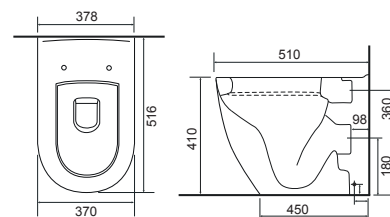

Madison BTW Pan with Beechworth Seat. Supplied with Chrome hinges that are not interchangeable **36.9161.01** £420

Michigan - Rimless

Michigan BTW Rimless Pan with Collerina seat. Supplied with Chrome hinges, see more Type 1 hinges on **page 295**. **36.9304.01** £520