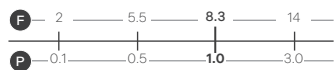

Modern Taps

Fiera Basin Tap

Reach: 115mm
Size: 35w x 180h x 148d mm
Cartridge Type: Ceramic Disc
Waste Type: Colour matched round slotted click waste

Chrome
1141CHR £323