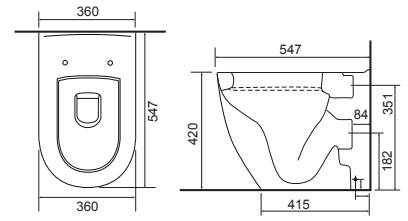

Aurora - Rimless

Aurora BTW Rimless Pan with Ballina Seat Supplied with Chrome hinges, see more Type 1 hinges on [page 295](#).

36.9328.02 £480