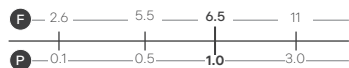

Imola Wall Mounted Basin Tap

Reach: 225mm
Size: 225w x 105h x 220d mm
Cartridge Type: Quarter Turn Ceramic Disc
Waste Type: Colour matched round slotted click waste

Chrome
1167CHR £205