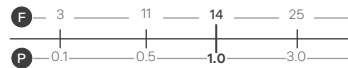

Chrome
1305CHR £430