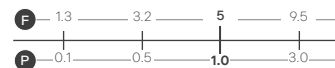

Lori Tall Basin Tap

Reach: 183.5mm
Size: 48w x 290h x 218d mm
Cartridge Type: Ceramic Disc
Waste Type: Colour matched round slotted click waste

Chrome
1113CHR £270