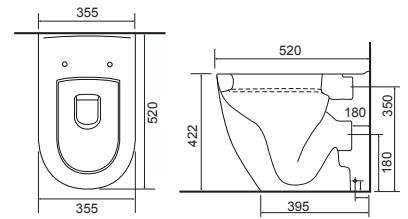

Daytona - Rimless

Daytona BTW Rimless Pan with Borden Seat Supplied with Chrome hinges, see more Type 1 hinges on [page 295](#).

36.9322.01 £475