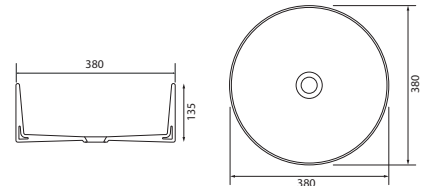

Florida

White. Ceramic. No tap hole. No Overflow. We recommend using our free flowing unslotted waste with this basin, see **page 289**.

	Code	Price
380w x 380d x 135h mm	9199	£200