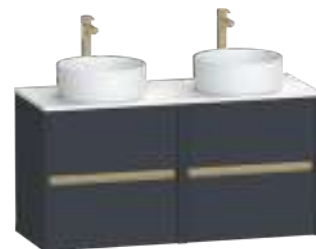

Add a Sit-on Basin and 1200 Vanity Worktop		
Florida Ceramic ⓘ	9199	£200
Sit-on bowl collection on page 280		
Worktop Cast Marble ⓘ	3288	£328
Worktop collection on page 272