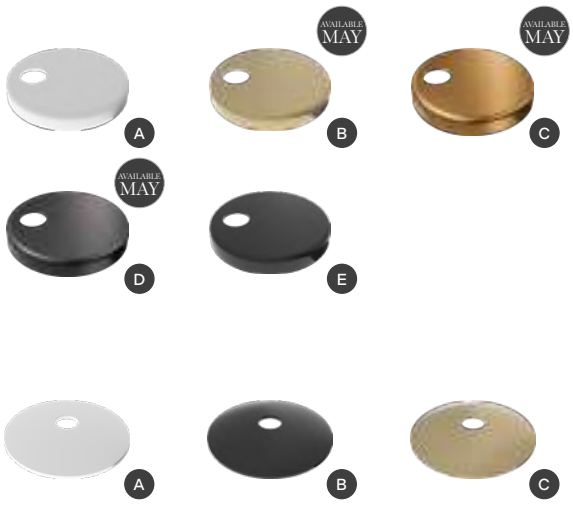

385w x 140d x 325-525h mm

3179 £250

The WC frame offers adjustable height and width to suit most wall-hung WC pans, including 'comfort height' installations.

WC Hinge Covers

WC Hinge Covers

Please check individual WC for compatible hinge type.