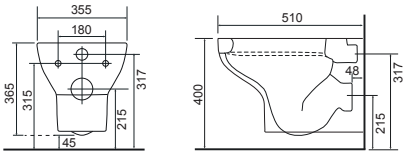

Wall Hung WC Sets

All Calypso WC's include a high quality seat with lift-off functionality, soft-close operation, and secure top-fix fittings as standard.

Daytona

Daytona Wall Hung Rimless Pan with Borden Seat. Supplied with Chrome hinges, see more Type 1 hinges on [page 295](#). **36.9323.01** £475

Riverdale

Riverdale Wall Hung Rimless Pan with Collerina Seat. Supplied with Chrome hinges, see more Type 1 hinges on [page 295](#). **36.9326.01** £495

Aurora

Aurora Wall Hung Rimless Pan with Collerina Seat. Supplied with Chrome hinges that are not interchangeable. **36.9329.01** £470

Aurora

Aurora Wall Hung Rimless Pan with Ballina Seat. Supplied with Chrome hinges, see more Type 1 hinges on [page 295](#). **36.9329.02** £470

Charlotte

Charlotte Wall Hung Pan with Temora Seat. Supplied with Chrome hinges, see more Type 1 hinges on [page 295](#). **36.9116.01** £670

WHAT IS A RIMLESS PAN?

Traditional toilets distribute the flush water through a series of holes around the underside of the rim of the pan. However, the 'Rimless' pan does away with this under-rim, meaning the water can flow faster and with no hindrance to create an enhanced flush.

The rimless toilet looks no different on the outside.

The main difference is that the pan boasts a smooth bowl with reduced areas for bacteria or lime-scale to build up and settle, which makes a significant difference for cleaning and improved hygiene compared to traditional pans.

Highest standards of Hygiene

No hidden spaces for germs to harbour.
Allows for easy cleaning.

Perfect cleaning

Unique flush system means the water flows both vertical and around the rim covering the entire surface.

Quieter & Faster

Rimless technology allows for a more silent and faster flush than standard WC pans.