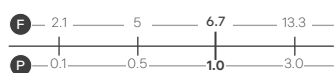

Aquila Tall Basin Tap

Reach: 150mm
Size: 38w x 306h x 182d mm
Cartridge Type: Ceramic Disc
Waste Type: Colour matched round slotted click waste

Chrome
1159CHR £340