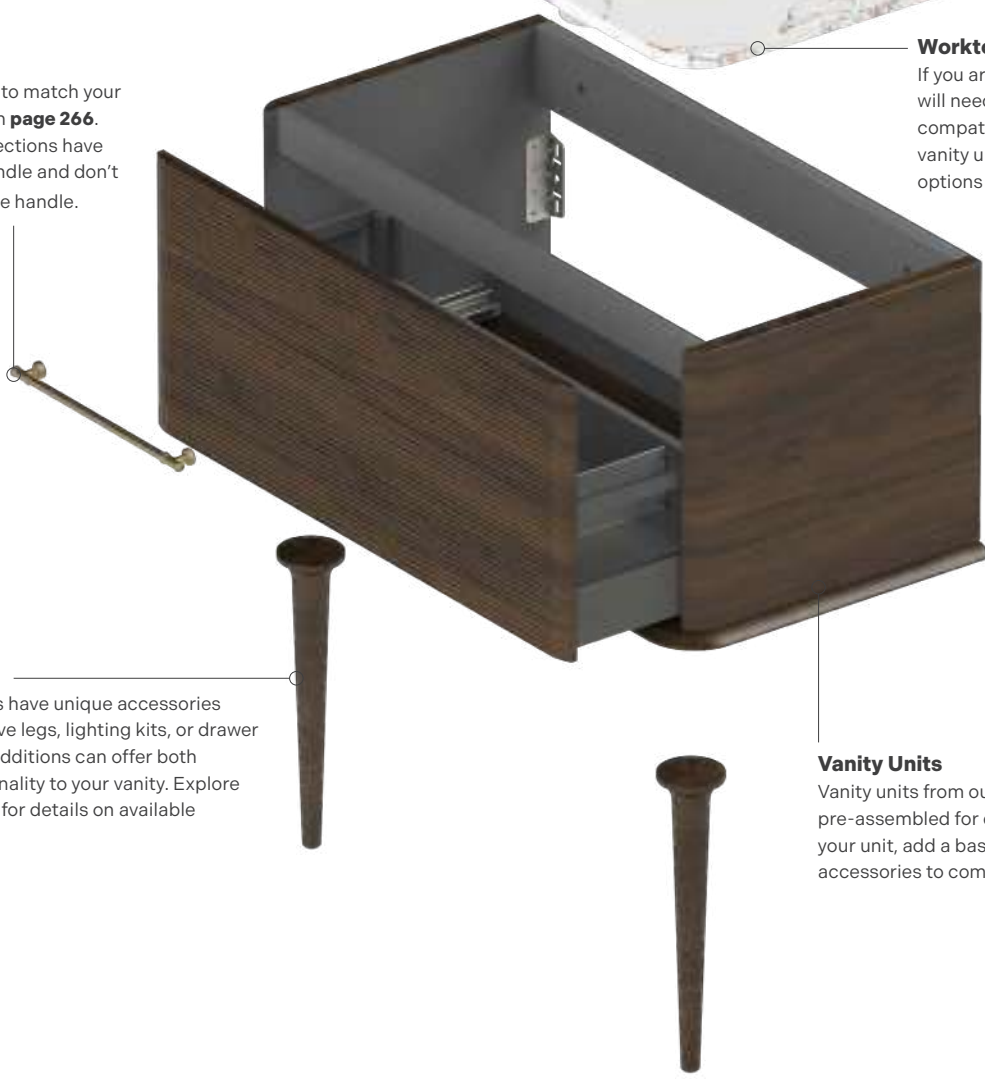

Add Accessories

Vanity units are shown with taps, and if applicable, handles, which are sold separately. All additional accessories can be found in our accessories section starting on **page 232**. Some collections offer additional elements to enhance the overall aesthetic or functionality of your furniture and these can be found in the collection pricing pages where available.

Basins

Once you have selected a vanity unit you can find compatible basins listed below. Sit-on basins require a worktop and can be found on **page 276**.

Taps and Wastes

Choose a tap to match your vanity, starting on **page 284**. All taps come with a colour-matched slotted waste.

Handles

Choose a handle to match your vanity, starting on **page 266**. Some vanity collections have an integrated handle and don't require a separate handle.

Worktops

If you are using a Sit-on basin, you will need a worktop. You can find compatible worktops below each vanity unit. For universal worktop options see **page 272**.