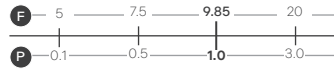

Chrome
 1126CHR £155

Matt Black
 1126MBK £210

Brushed Brass
 1126BBR £280

Modern Taps

Lonato Basin Tap

Reach: 135mm
Size: 35w x 164h x 172d mm
Cartridge Type: Ceramic Disc
Waste Type: Colour matched round slotted click waste