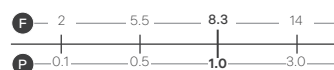

Chrome
 1126CHR £155

Matt Black
 1126MBK £210

Brushed Brass
 1126BBR £280

Modern Taps

Lonato Basin Tap

Reach: 135mm
Size: 35w x 164h x 172d mm
Cartridge Type: Ceramic Disc
Waste Type: Colour matched round slotted click waste