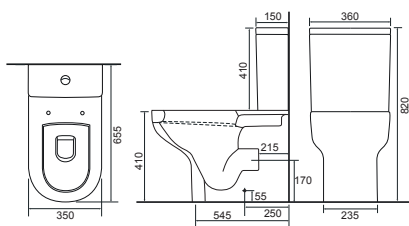

Close Coupled WC Sets

All Calypso WC's include a high quality seat with lift-off functionality, soft-close operation, and secure top-fix fittings as standard.

Charlotte

Charlotte CC Pan & Cistern with Temora Seat. Supplied with Chrome hinges, see more Type 1 hinges on **page 295**. **36.9111.01** £910