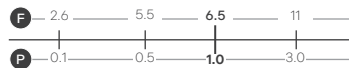

Imola 3 Hole Basin Tap

Reach: 185mm
Size: 260w x 250h x 220d mm
Cartridge Type: Quarter Turn Ceramic Disc
Waste Type: Colour matched round slotted click waste

Chrome
1166CHR £370