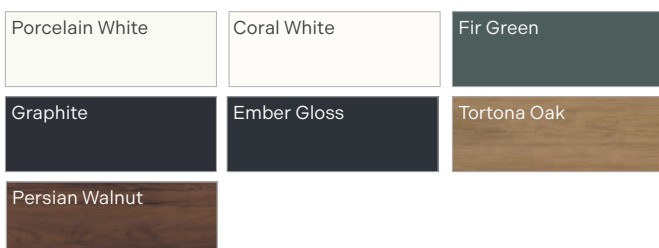

Fiora ^{NEW}

Diamante

Levanto