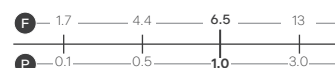

Olite High Basin Tap

Reach: 111mm
Size: 42w x 149h x 132d mm
Cartridge Type: Ceramic Disc
Waste Type: Colour matched round slotted click waste

Chrome
1109CHR £170