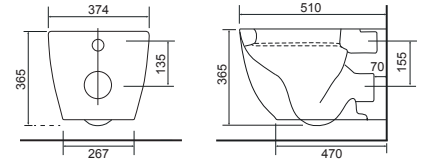

Daytona

Daytona Wall Hung Rimless Pan with Borden Seat. Supplied with Chrome hinges, see more Type 1 hinges on [page 295](#). **36.9323.01** £475

Riverdale

Riverdale Wall Hung Rimless Pan with Collerina Seat. Supplied with Chrome hinges, see more Type 1 hinges on [page 295](#). **36.9326.01** £495