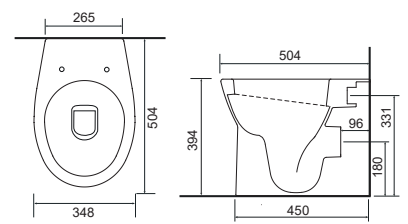

Denville

Denville BTW Pan with Hillston Seat. Supplied with Chrome hinges that are not interchangeable

36.9178.01 £310