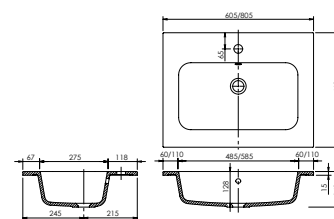

Idro

White. Cast Marble. External Overflow. Supplied with Chrome overflow ring, see more Type 1 overflow rings on [page 282](#).

		Code	Code	Price	Suitable Vanity Sizes
		NTH	1TH		
Standard - Gloss	600w x 460d x 140h mm	9332	9232	£315	600mm Standard
Standard - Matt	600w x 460d x 140h mm	9333	9233	£315	600mm Standard
Standard - Gloss	800w x 460d x 140h mm	9263	£400		800mm Standard