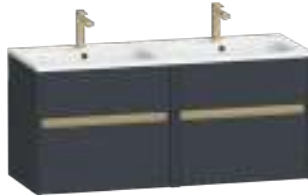

Bowland Vanity to Match Fitted Pricing

Shown in Blueberry, the Bowland collection features pre-assembled 18mm units with gloss or matt fascia panels and a metallic inset profile. Each includes soft-close hinges, smooth runners, and wall fixings for lasting durability.

Please note: Accessories such as taps, and other finishing touches are sold separately and can be found on **page 232**

Wall Hung Vanity Units

1. Choose Vanity Unit

1200 - Two Drawer

1200w x 460d x 521h mm

Code	Price	Carcass	Pelmet	Drawer Fascia	End Panels
8430BL**	£1,818	4173 x2	6056 x2	5071 x2	3435 x4

2. Add a Basin

Add a Vanity Basin	NTH	2TH	
Orani Cast Double ⓘ	9344	9244	£400