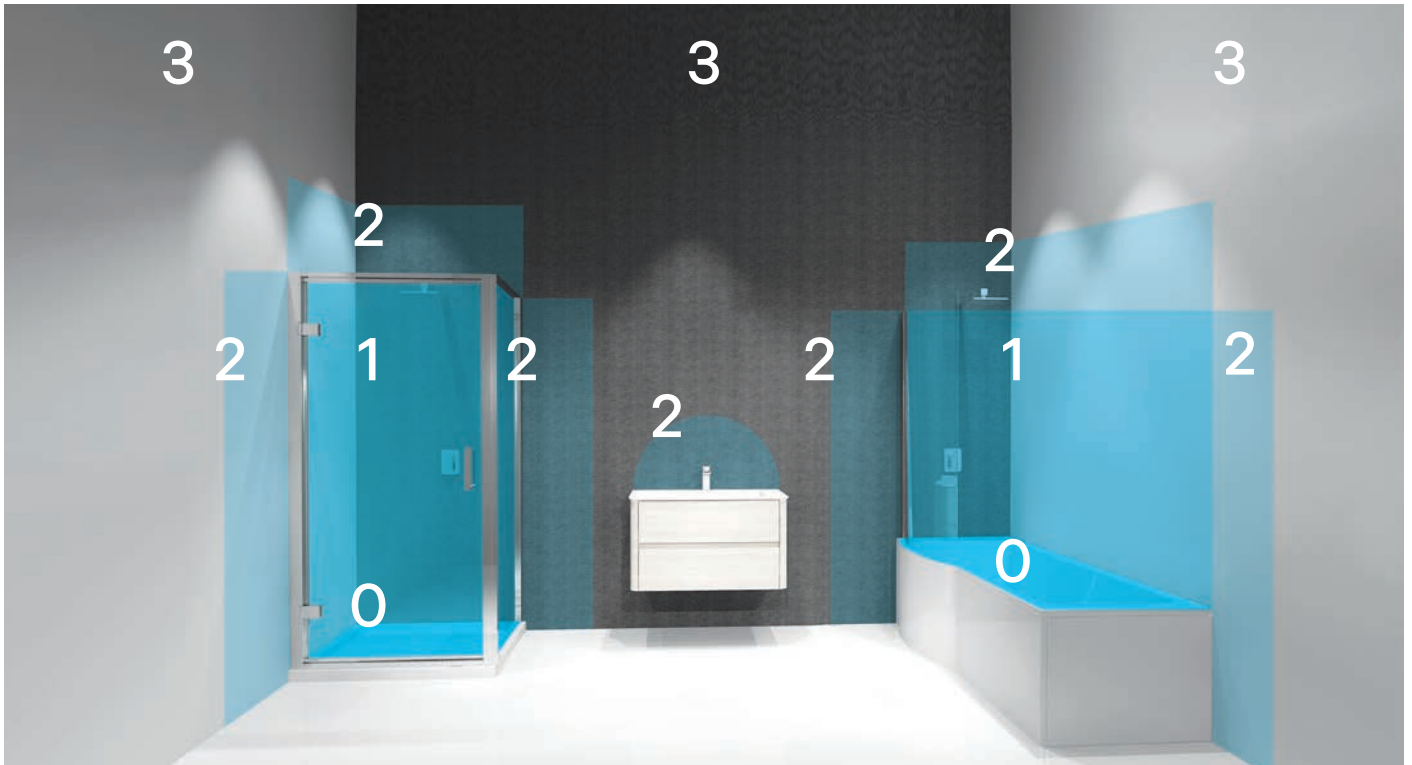

Zoned Lighting

Water and electricity are a dangerous combination so when choosing bathroom lights it is essential that you familiarise yourself with two terms; Bathroom Zones and IP Ratings. When purchasing bathroom lights you need to ensure that the fitting you choose has the relevant IP rating for the zone in which it is to be placed. So what are IP Ratings and Bathroom Zones?

IP RATING 1ST DIGIT		IP RATING 2ND DIGIT	
OBJECT SIZE	PROTECTED AGAINST	PROTECTED AGAINST	TESTED FOR
0	NO PROTECTION.	0	NO PROTECTION
1	>50 MM PROTECTION AGAINST ANY LARGE SURFACE AREA OF THE BODY BUT NOT DELIBERATE TAMPERING OR FORCE.	1	DRIPPING WATER DRIPPING WATER - NO DAMAGING EFFECT WHEN TESTED AGAINST VERTICAL FALLING WATER DROPS.
2	>12.5 MM FINGERS OR SIMILAR SIZED TOOLS AND OBJECTS.	2	DRIPPING WATER WHEN TILTED UP TO 15° VERTICALLY DRIPPING WATER HAS NO DAMAGING EFFECT WHEN THE LIGHT ENCLOSURE IS TILTED AT AN ANGLE UP TO 15° FROM ITS USUAL POSITION.
3	>2.5 MM THICK WIRES, TOOLS AND SIMILAR-SIZED FOREIGN BODIES.	3	SPRAYING WATER WATER FALLING AS A SPRAY AT ANY ANGLE UP TO 60° HAS NO DAMAGING EFFECT.
4	>1MM MOST WIRES, SCREWS, ETC.	4	SPLASHING WATER WATER SPLASHING AGAINST LIGHT ENCLOSURE FROM ANY DIRECTION HAS NO DAMAGING EFFECT.
5	DUST PROTECTED Protected against dust, allowing limited ingress. (no harmful deposit)	5	WATER JETS WATER PROJECTED BY A NOZZLE (6.3MM) AGAINST LIGHT ENCLOSURE FROM ANY DIRECTION SHALL HAVE NO DAMAGING EFFECT.
6	DUST TIGHT Dust tight. No ingress of dust.	6	POWERFUL WATER JETS WATER PROJECTED IN POWERFUL JETS (12.5MM NOZZLE) AGAINST THE LIGHT ENCLOSURE FROM ANY DIRECTION HAS NO DAMAGING EFFECT.
		7	IMMERSION UP TO 1M WATER WON'T INFILTRATE EVEN WHEN LIGHT ENCLOSURE IS IMMERSED IN WATER UP TO 1M IN DEPTH. DURATION OF UPTO 30 MINUETS.
		8	IMMERSION BEYOND 1M THE EQUIPMENT IS SUITABLE FOR CONTINUOUS IMMERSION IN WATER UNDER. CONDITIONS SPECIFIED BY THE MANUFACTURER.

IP **6** **7**

IP67. The item is protected from dust and capable of withstanding water immersion upto 1 meter for 30 minutes.

ZONE 0 Covers the areas inside the bath or shower tray. If you decide to illuminate this area the fittings must be low voltage and must have a minimum rating of IP67 making them immersion proof.

ZONE 1 Incorporates the area directly above the bath or shower tray to a height of 2.25m from the floor. A light with a minimum IP44 rating is required for this area. If the light uses a 240V supply, a 30ma RCD (residual current device) must be used to protect the circuit in this zone.

ZONE 2 Covers the area 0.6M outside the bath's perimeter and to a height of 2.25M from the floor. As with Zone 1, a minimum IP44 rating is required for this area.

ZONE 3 Outside zones cover areas which fall outside of zones 0,1 and 2 and are well away from any contact with water. No IP ratings are required for light fittings in this area.