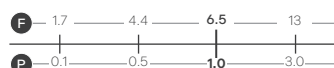

Chrome
1101CHR £140

Melfi Tall Basin Tap

Reach: 113mm
Size: 54w x 297h x 151d mm
Cartridge Type: Ceramic Disc
Waste Type: Colour matched round slotted click waste

Chrome
1102CHR £205

Olite Basin Tap

Reach: 111mm
Size: 42w x 149h x 132d mm
Cartridge Type: Ceramic Disc
Waste Type: Colour matched round slotted click waste