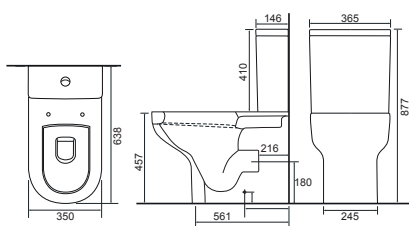

Cleveland Comfort Height

Cleveland CC Comfort Height Rimless Pan & Cistern with Ballina Seat. Supplied with Chrome hinges, see more Type 2 hinges on **page 295**. **36.9182.01** £760