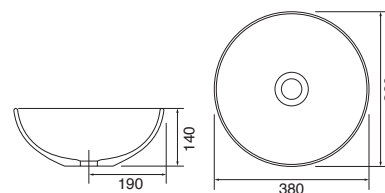

Toledo

Black. Ceramic. No tap hole. No Overflow.
We recommend using our free flowing unslotted waste with this basin, see **page 289**.

380w x 380d x 135h mm

Code	Price
9285	£323