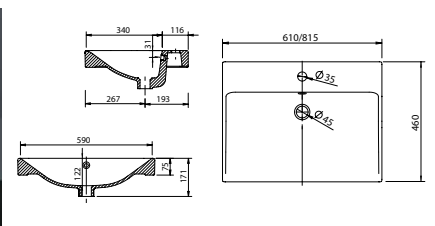

Panama - Standard

White. Ceramic. One tap hole. Integrated Overflow. Supplied with Chrome overflow ring, see more Type 3 overflow rings on **page 282**.

		Code	Price	Suitable Vanity Sizes
Standard	610w x 460d x 170h mm	9315	£365	600mm Standard
Standard	815w x 465d x 175h mm	9316	£465	800mm Standard