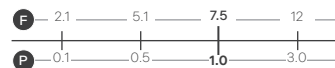

Melfi Tall Basin Tap

Reach: 113mm
Size: 54w x 297h x 151d mm
Cartridge Type: Ceramic Disc
Waste Type: Colour matched round slotted click waste

Chrome
1102CHR £205