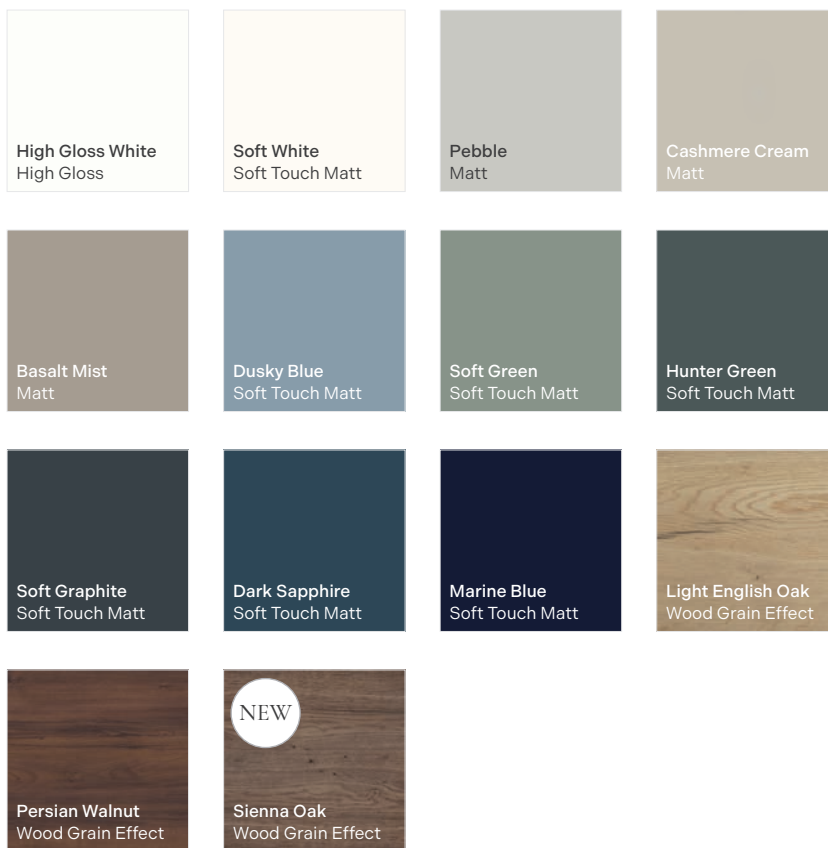

Vanity to Match Fitted Furniture

Brecon collection

Brecon's clean and modern appearance is defined by signature, soft-edge, slab-style fascias. Presented across an incredible variety of glossy, wood grain, metallic or matt styles, the collection offers something for every bathroom. Brecon's simple and contemporary design is an understated classic, complete with soft-close hinges, runners and fixings.