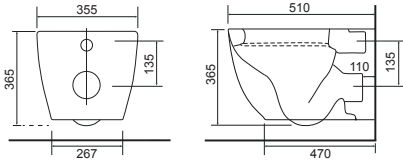

Wall Hung WC Sets

All Calypso WC's include a high quality seat with lift-off functionality, soft-close operation, and secure top-fix fittings as standard.