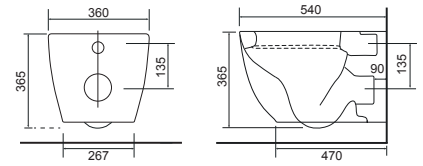

Aurora

Aurora Wall Hung Rimless Pan with Collerina Seat. Supplied with Chrome hinges that are not interchangeable. **36.9329.01** £470

Aurora

Aurora Wall Hung Rimless Pan with Ballina Seat. Supplied with Chrome hinges, see more Type 1 hinges on [page 295](#). **36.9329.02** £470