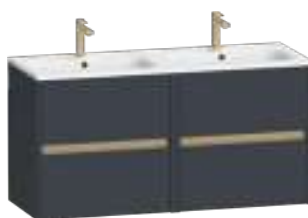

Add a Vanity Basin	NTH	2TH	
Orani Cast Double ⓘ	9344	9244	£400