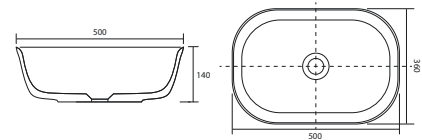

Dakota

White. Ceramic. No tap hole. No Overflow. We recommend using our free flowing unslotted waste with this basin, see **page 289**.

	Code	Price
500w x 355d x 145h mm	9294	£159