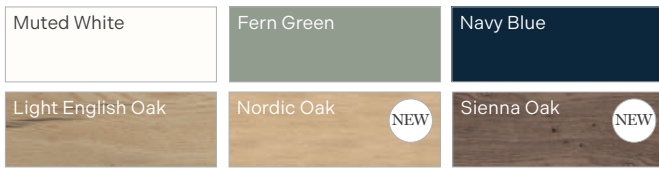

CALYPSO

The Vanity Collection

Spring 2026

Vanity Furniture Colour Swatches

Aurelia

Brenta

Charlbury

Chelworth