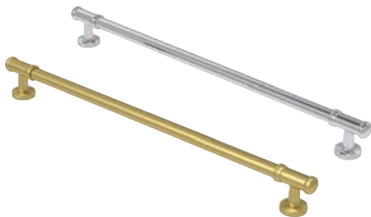

Floresta Bar - 320

Drill hole centres 320mm.
Size: 359w x 35d x 12h mm

Chrome	3663CHR	£42
Brushed Brass	3663BBR	£53

Castello D-Handle

Drill hole centres 192mm.
Size: 217w x 35d x 12h mm

Chrome	3653CHR	£36
Brushed Brass	3653BBR	£43