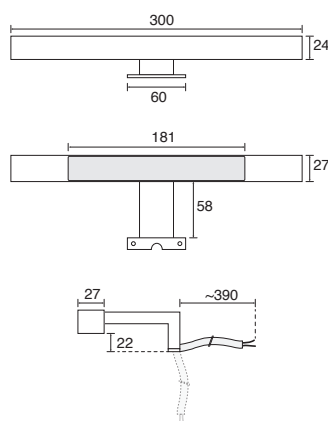

LED Recessed Lighting

LED recessed lighting can be installed to provide illumination throughout the bathroom and to highlight specific areas such as the shower or vanity. Our LED recessed lights are conveniently supplied in packs of four, designed to fit wherever you need with a slim profile and included hardware to ensure an easy setup.

4x1.2W • Transformer Included

29w x 16d x 29h mm	3925	£150

4x1.2W • Transformer Included

29w x 16d x 29h mm	3924	£159

4x2W • Transformer Included • IP67

15w x 41d x 15h mm	3854	£100

LED Wall Unit Lighting

4000K • 4.5W • Mains wired • IP21

300w x 98d x 45h mm	3934	£145

LED Lighting Strips

6w/M. 325lm/M. 3500K LED. LED Driver IP20. Integrated LEDs 5mm wide. Cool Light. Supplied with 12v LED Driver.

0.5 Metre	3927	£75
1 Metre	3928	£90
2 Metre	3929	£120

What is an LED Lighting Strip?

Using an LED lighting strip in your bathroom can enhance both functionality and ambiance. You can install LED strips under cabinets to illuminate the countertop, around the back of mirrors for even lighting, or along the ceiling edges to highlight architectural features.

Supplied in three popular length kits, these lighting strips can be cut to fit any size of unit. The special 3M self-adhesive backing tape allows you to stick them to almost any surface with ease.