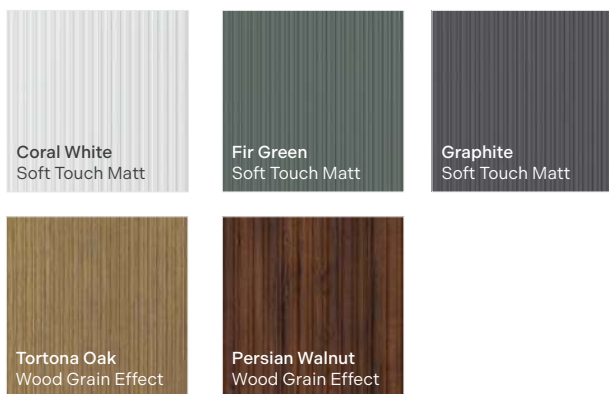

Smooth Finish

Fluted Finish

Furniture Features

Modern Curved Design

A sophisticated, curved front profile.

Integrated Handle Design

A sleek integrated handle for a modern, minimalist look.

Smooth or Fluted