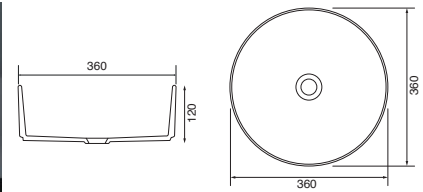

Indiana

Matt Black. Ceramic. No tap hole. No Overflow. We recommend using our free flowing unslotted waste with this basin, see [page 289](#).

360w x 360d x 120h mm

Code

9318

Price

£440