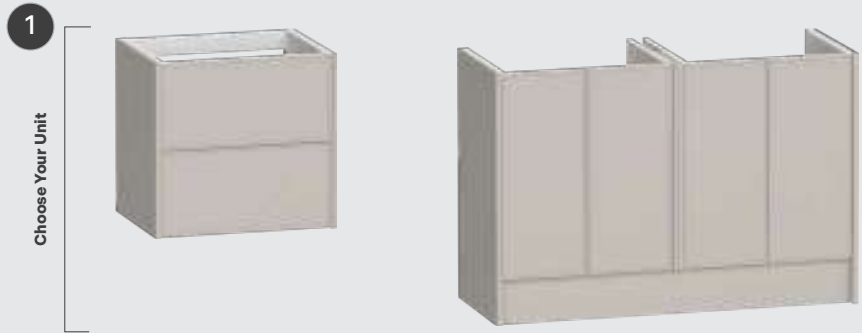

Vanity to Match Fitted Furniture Guide

Our Vanity to Match Fitted Furniture collections are designed to stand alone or be used to complement our larger Calypso fitted furniture range, offering versatility in your bathroom design.

This guide will walk you through the simple steps to order and assemble your vanity unit for a stylish bathroom upgrade.

Design your vanity in four simple steps

1 Choose Your Unit

Browse the Vanity to Match Fitted Furniture section of the brochure to find your perfect vanity unit. When you order using a unit kit code, all of the parts that you need for assembly are included.