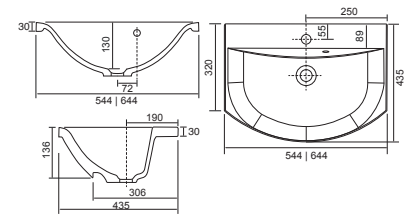

Semi Recessed Basins

Semi recessed basins are designed to be partially rebated into the worktop over a basin unit and projecting forwards slightly to offer an ergonomic design. All models include a cutting template, for a perfect fit when scribing the upper fascia panel to the basin.

ART Shoulder

White. Cast Marble. One tap hole. Integrated Overflow. Supplied with Chrome overflow ring, see more Type 2 / Type 3 overflow rings on [page 282](#).

		Code	Price	Suitable Basin/Base Carcass Sizes
Standard	544w x 435d x 30h mm	37.3852	£360	500mm Standard
Standard	644w x 435d x 30h mm	37.3853	£400	600mm Standard