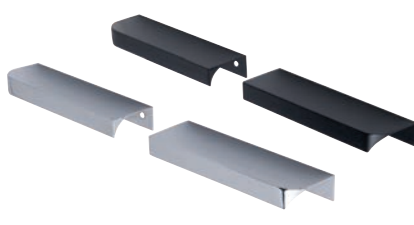

Barretos Two Piece Overhandle

Rear Fixed. Wood screws supplied. L&R handed,
cannot be used in centre of door.
Size: 2x150w x 40d x 20h mm

Chrome	3343CHR	£32
Black	3343BLK	£32