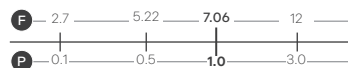

Chrome
1119CHR £244