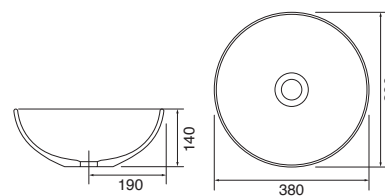

Sit-On Basins

Sit-On Basins are designed to be used with a worktop, creating a stylish, elevated focal point in your bathroom. When planning your layout, consider the overall basin height and opt for lower height units if needed to maintain a comfortable and practical setup.

Toledo

Gloss White. Ceramic. No tap hole. No Overflow.
We recommend using our free flowing unslotted waste with this basin, see **page 289**.

380w x 380d x 135h mm

Code	Price
9282	£215