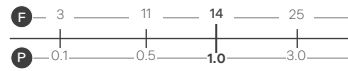

Traditional Taps

REACH =
DISTANCE FROM
CENTRE OF TAP
TO CENTRE OF
WATER OUTLET

KEYS:

- **P** Pressure (BAR)
- **F** Flow Rate (l/min)

Venicia Basin Tap

Reach: 186mm
Size: 177w x 235h x 235d mm
Cartridge Type: Quarter Turn Ceramic Disc
Waste Type: Colour matched round slotted click waste

Chrome
1155CHR £390