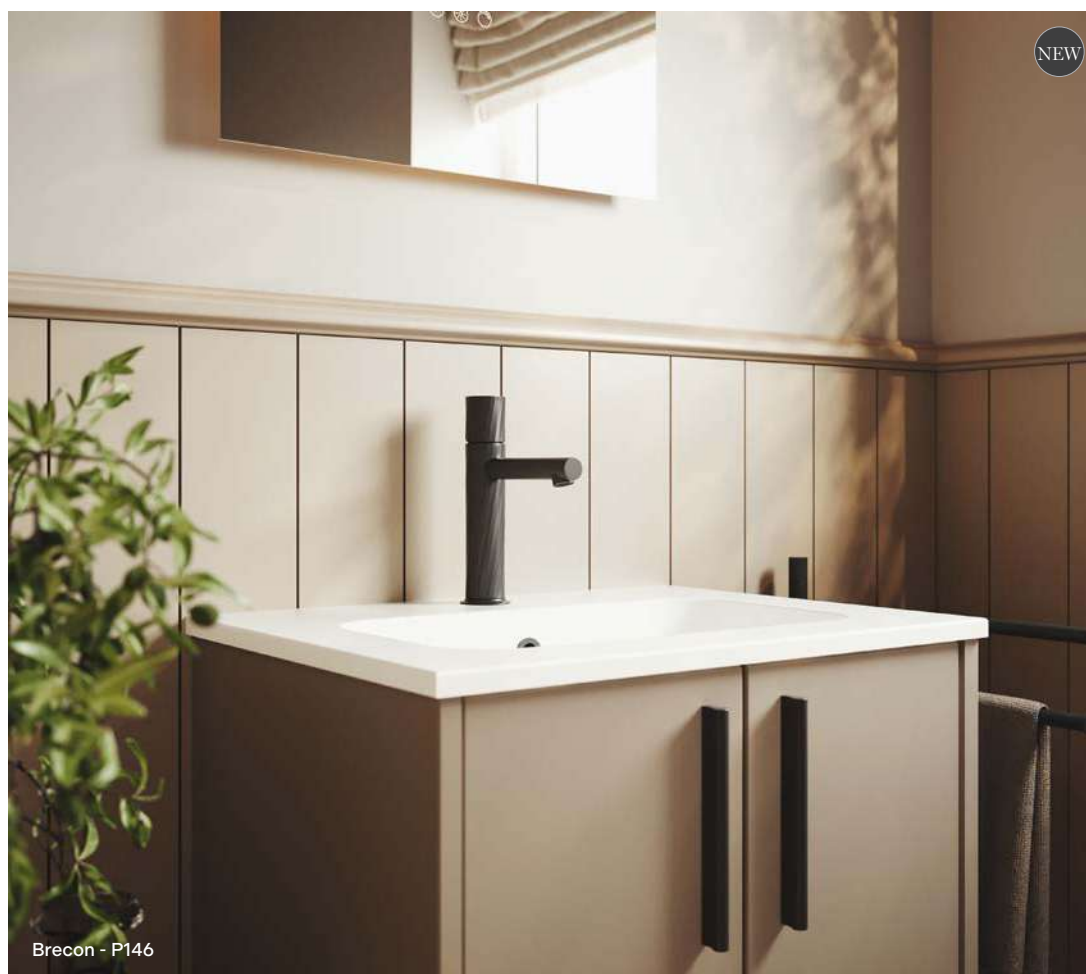

Calypso

Vanity to Match Fitted Furniture

Sophisticated and versatile, our Vanity to Match Fitted Furniture collections are designed to stand alone or complement our larger Calypso Fitted Furniture range, offering versatility in your bathroom design. With a wide range of finishes across eight collections, we are confident you will find the perfect fit for your needs.

Our Vanity to Match Fitted Furniture is crafted to offer an ideal solution for homes looking to optimise space while prioritising ample storage. This ensures that not only do you get a beautifully crafted and luxurious bathroom, but also a practical solution for your space.

Plus, all Calypso products come with a 5-Year Guarantee for your peace of mind.