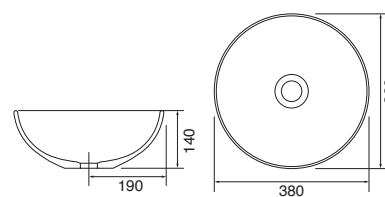

Toledo

Matt White. Ceramic. No tap hole. No Overflow.
We recommend using our free flowing unslotted waste with this basin, see **page 289**.

380w x 380d x 135h mm

Code	Price
9283	£323