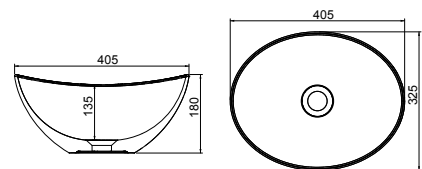

Fremont

Black/White. Ceramic. No tap hole. No Overflow. We recommend using our free flowing unslotted waste with this basin, see **page 289**.

	Code	Price
405w x 325d x 180h mm	9114	£415