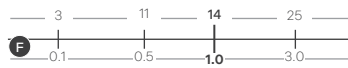

Chrome
1056CHR £470