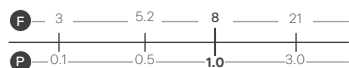

Reach: 225mm
 Size: 225w x 105h x 220d mm
 Cartridge Type: Quarter Turn Ceramic Disc
 Waste Type: Colour matched round slotted click waste

Chrome
1167CHR £205

Matt Black
1167MBK £260

Imola Bath Filler

Reach: 147mm
 Size: 295w x 295h x 150d mm
 Cartridge Type: Quarter Turn Ceramic Disc
 Waste Type: Colour matched round slotted click waste