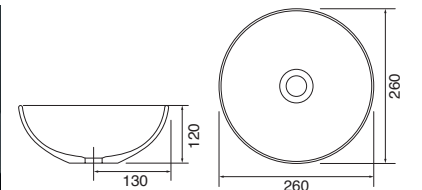

Tucson

White. Ceramic. No tap hole. No Overflow. We recommend using our free flowing unslotted waste with this basin, see **page 289**.

	Code	Price
260w x 260d x 120h mm	9169	£210