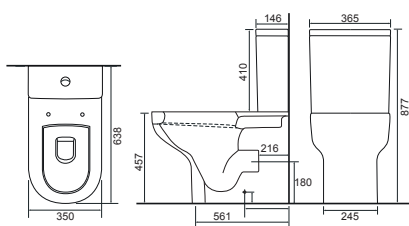

Cleveland Comfort Height

Cleveland CC Comfort Height Rimless Pan & Cistern with Ballina Seat. Supplied with Chrome hinges, see more Type 2 hinges on **page 293**. **36.9182.01** £760