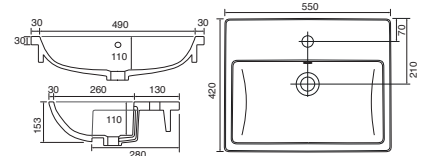

Charlotte

White. Ceramic. One tap hole. Integrated Overflow. Supplied with Chrome overflow ring, see more Type 3 overflow rings on **page 280.**

		Code	Price	Minimum Carcass Sizes
Standard	550w x 420d x 155h mm	37.9112	£390	600 Standard