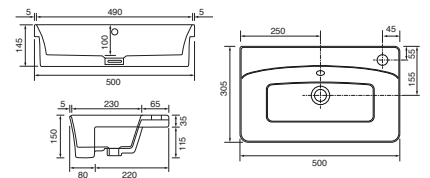

Denver

White. Ceramic. One tap hole. Integrated Overflow. Supplied with Chrome overflow ring, see more Type 3 overflow rings on **page 280.**

		Code	Price	Minimum Carcass Sizes
Standard/ Slimline	500w x 305d x 145h mm	37.9075	£270	500 Standard or Slim