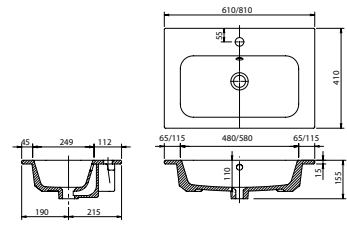

White. Cast Marble. One tap hole. External Overflow. Supplied with Chrome overflow ring, see more Type 1 overflow rings on **page 280**.

500w x 405d x 140h mm	9260	£295
600w x 405d x 140h mm	9261	£328
800w x 405d x 140h mm	9262	£415

Chandler/Vanity Basin

White. Ceramic. One tap hole. Integrated Overflow. Supplied with Chrome overflow ring, see more Type 3 overflow rings on **page 280**.

615w x 410d x 155h mm	9290	£365
810w x 410d x 155h mm	9303	£430