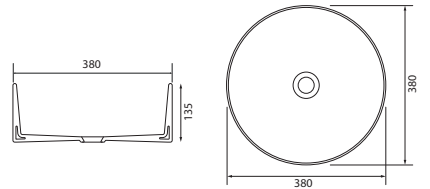

Florida

White. Ceramic. No tap hole. No Overflow. We recommend using our free flowing unslotted waste with this basin, see **page 287**.

	Code	Price
380w x 380d x 135h mm	9199	£200