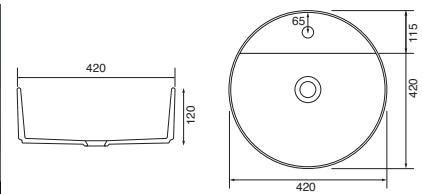

Tahoma

White. Ceramic. One tap hole. No Overflow. We recommend using our free flowing unslotted waste with this basin, see **page 287**.

420w x 420d x 120h mm

Code

9319

Price

£210