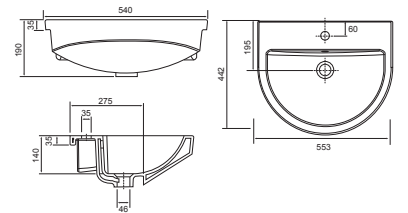

Denville

White. Ceramic. One tap hole. Integrated Overflow. Supplied with Chrome overflow ring which is optional **page 280.**

		Code	Price	Minimum Carcass Sizes
Standard	553w x 442d x 190h mm	37.9175	£328	600 Standard