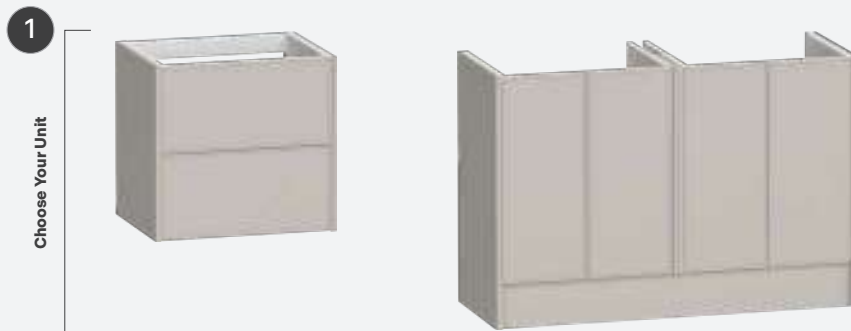

Vanity to Match Fitted Furniture Guide

Our Vanity to Match Fitted Furniture collections are designed to stand alone or be used to complement our larger Calypso Fitted Furniture range, offering versatility in your bathroom design.

This guide will walk you through the simple steps to order and assemble your vanity unit for a stylish bathroom upgrade.

Design your vanity in four simple steps

1 Choose Your Unit

Browse the Vanity to Match Fitted Furniture section of the brochure to find your perfect vanity unit. When you order using a unit kit code, all of the parts that you need for assembly are included.