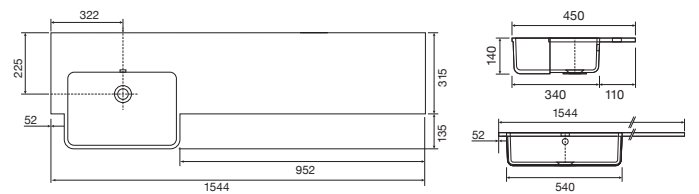

Fontana Cast Wing Basin - 1544mm

White. Cast Marble. No tap hole. Integrated Overflow. Suitable for use with a 1500mm run of furniture. This basin section will only suit a 600 standard carcass size. Basin can be cut to size and finished with the Fontana finishing kit. Supplied with White overflow ring, see more Type 3 / Type 4 overflow rings on [page 280](#).

Left Hand Bowl - 1544w x 455d x 170h mm	37.3603	£900
Right Hand Bowl - 1544w x 455d x 170h mm	37.3604	£900