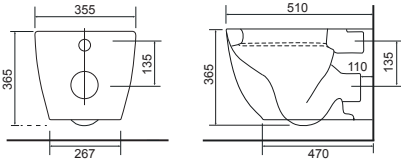

Wall Hung WC Sets

All Calypso WC's include a high quality seat with lift-off functionality, soft-close operation, and secure top-fix fittings as standard.