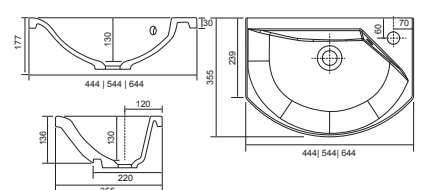

ART Shoulder Slimline

White. Cast Marble. One tap hole. Integrated Overflow. Supplied with Chrome overflow ring, see more Type 2 / Type 3 overflow rings on **page 280**.

		Code	Price	Minimum Carcass Sizes
Slimline	444w x 355d x 175h mm	37.3241	£345	400 Slim
Slimline	544w x 355d x 175h mm	37.3851	£360	500 Slim
Slimline	644w x 355d x 175h mm	37.3243	£400	600 Slim