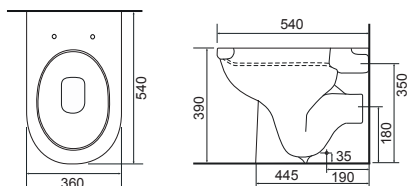

Back To Wall WC Sets

All Calypso WC's include a high quality seat with lift-off functionality, soft-close operation, and secure top-fix fittings as standard.

Madison