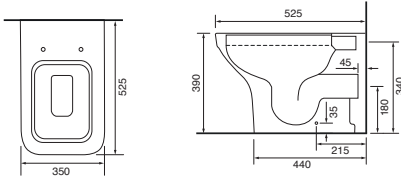

Denver

Denver BTW Pan with Casula Seat. Supplied with Chrome hinges, see more Type 1 hinges on **page 293**.

36.9076.01 £575