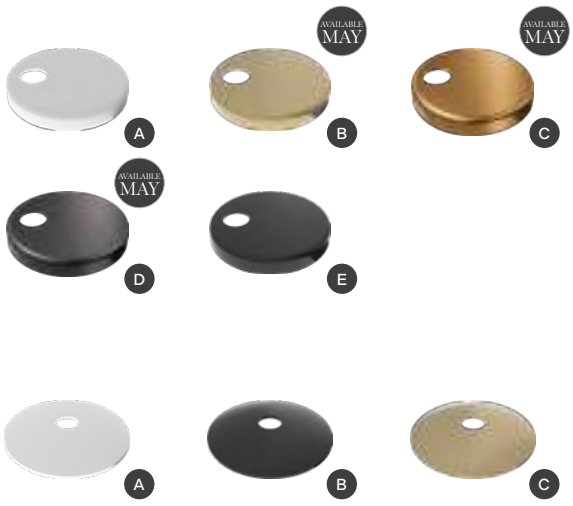

WC Hinge Covers

WC Hinge Covers

Please check individual WC for compatible hinge type.

Type 1 - Large Cap

A - White	46w x 46d x 5h mm	7472.21	£28
B - Natural Brushed Brass	46w x 46d x 5h mm	7472.27	£34
C - Brushed Bronze	46w x 46d x 5h mm	7472.28	£34
D - Gunmetal	46w x 46d x 5h mm	7472.29	£34
E - Matt Black	46w x 46d x 5h mm	7472.22	£28

Type 2 - Hinge Cover

A - White	46w x 46d x 5h mm	7472.24	£28
B - Brushed Brass	46w x 46d x 5h mm	7472.26	£36
C - Matt Black	46w x 46d x 5h mm	7472.25	£28