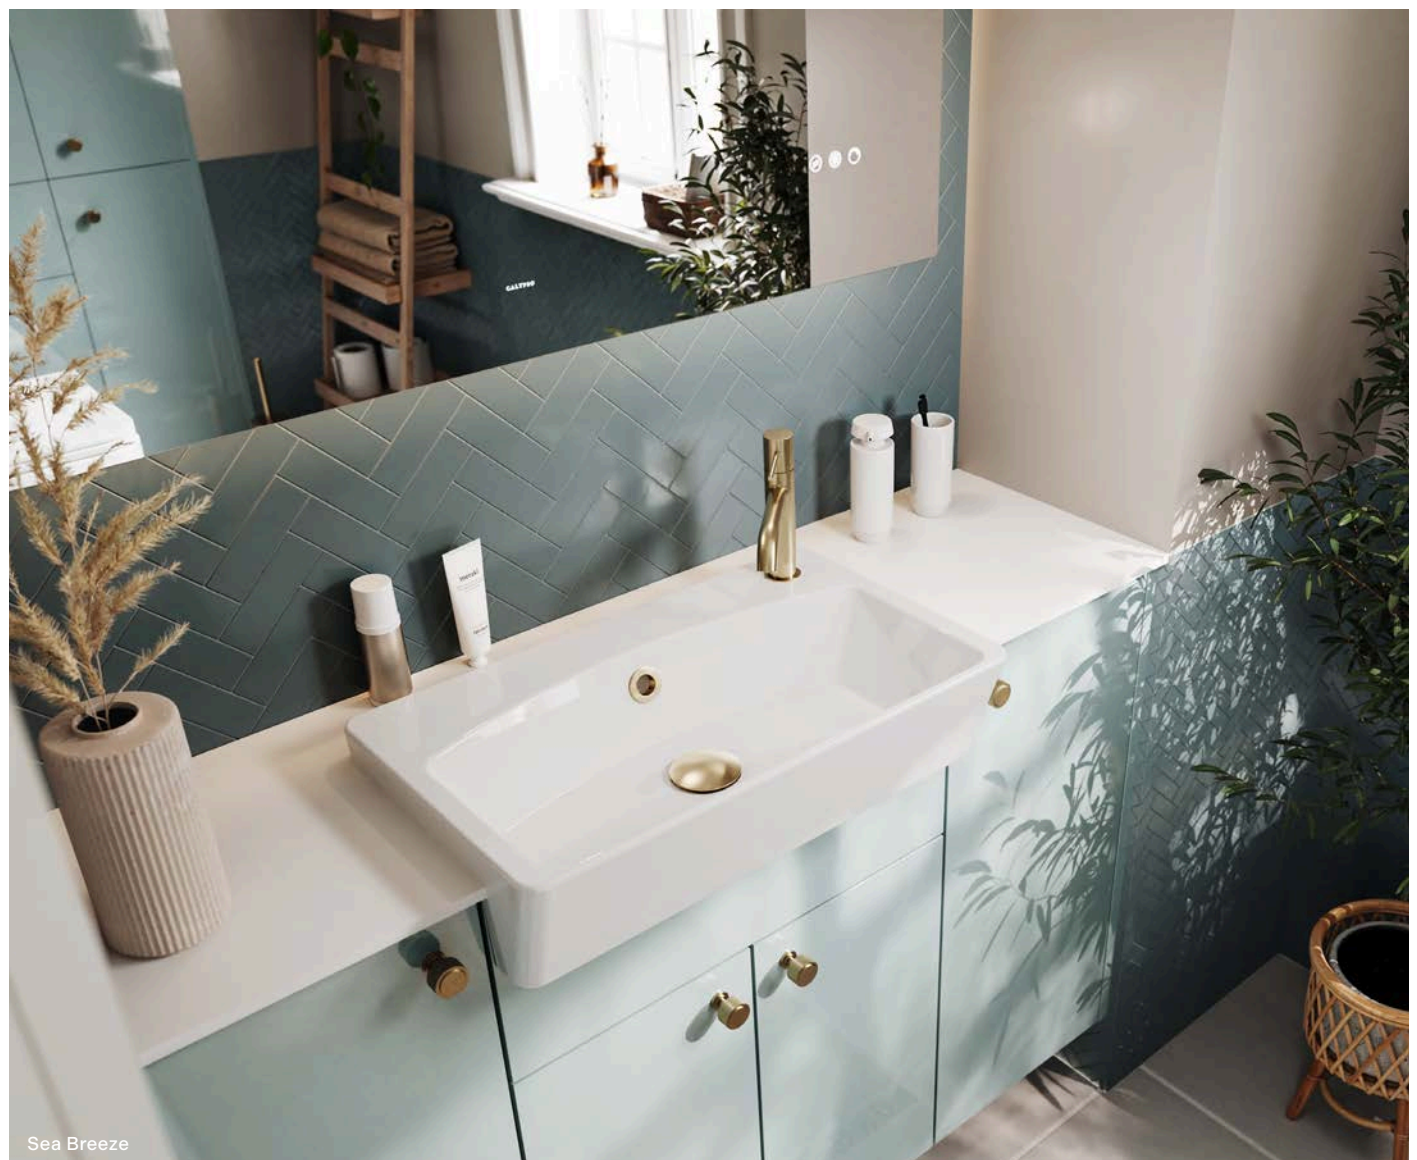

Sea Breeze

A practical, storage-led layout that balances everyday use with a calm, organised feel.

Room includes: Denver Semi Recessed Basin, Aquila Brushed Brass Tap, Denver BTW Pan with Kempsey Seat, Furnas Knurled Brushed Brass Knob Handles and Ostra 1000 Mirror.