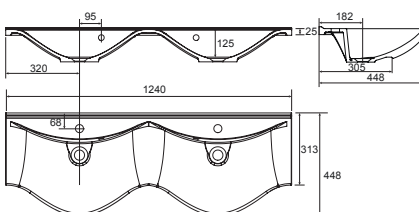

Combi Basin Double - 1240mm

White, Cast Marble. Two tap holes. External Overflow. Suitable for use with two 600mm standard depth units with an end panel at each end. Supplied with Chrome overflow rings, see more Type 1 overflow rings on [page 280](#).

Double Bowl - 1240w x 448d x 155h mm	37.3072	£520