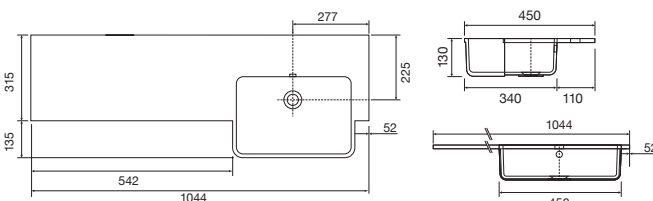

Fontana Cast Wing Basin - 1044mm

White, Cast Marble. No tap hole. Integrated Overflow. Suitable for use with a 1000mm run of furniture. This basin section will only suit a 500 standard carcass size. Basin can be cut to size and finished with the Fontana finishing kit. Supplied with White overflow ring, see more Type 3 / Type 4 overflow rings on [page 280](#).

Left Hand Bowl - 1044w x 455d x 170h mm	37.3518	£565
Right Hand Bowl - 1044w x 455d x 170h mm	37.3519	£565