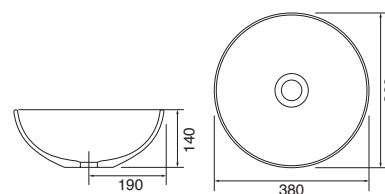

Toledo

Black. Ceramic. No tap hole. No Overflow. We recommend using our free flowing unslotted waste with this basin, see [page 287](#).

380w x 380d x 135h mm

Code	Price
9285	£323