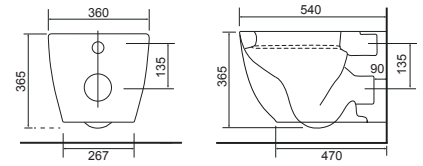

Aurora

Aurora Wall Hung Rimless Pan with Collerina Seat. Supplied with Chrome hinges that are not interchangeable. **36.9329.01** £470

Aurora

Aurora Wall Hung Rimless Pan with Ballina Seat. Supplied with Chrome hinges, see more Type 1 hinges on [page 293](#). **36.9329.02** £470