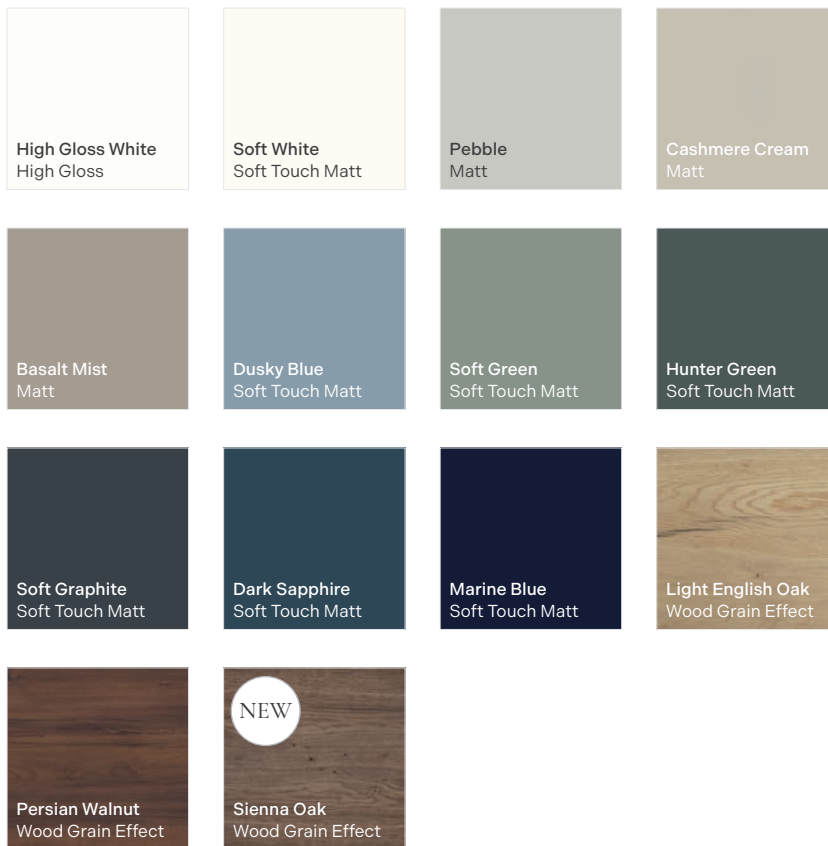

Fitted Furniture

Brecon collection

Brecon's clean and modern appearance is defined by signature, soft-edge, slab-style fascias. Presented across an incredible variety of glossy, wood grain, metallic or matt styles, the collection offers something for every bathroom. Brecon's simple and contemporary design is an understated classic, complete with soft-close hinges, runners and fixings.