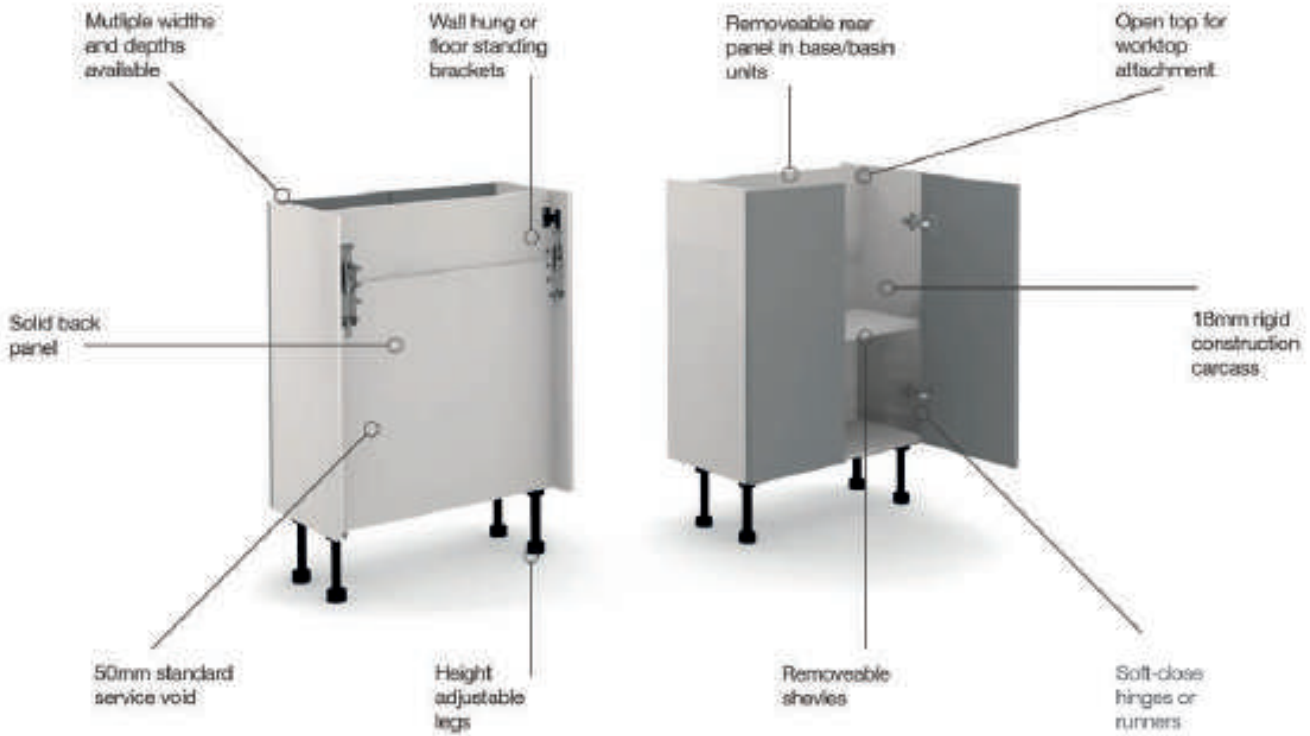

Fitted Furniture Guide

Our Fitted Furniture is designed with simplicity and functionality in mind. This brief guide will walk you through the straightforward steps to assemble a run of Fitted Furniture for your bathroom.

When you order Fitted Furniture, the unit carcass is the foundation – the core pre-assembled structure. Along with the carcass, you'll need fascias, the front panels that define your furniture's external appearance, end panels covering the sides of the carcass for a seamless look, and plinths, concealing the space underneath the unit. Some collections may also offer decorative elements that can be added to enhance the overall aesthetic of your furniture.

When you order using a unit kit code, everything you need is included. The pre-assembled carcass simplifies the installation process. Fascias, end panels, and plinths are then applied, providing a refined finish to your Fitted Furniture.

Fitted Furniture Guide

Ordering Fitted Furniture

When ordering, notice that each unit code has two asterisks (**). To select your finish, replace the asterisks with the finish code found at the top right of the pricing page. This method ensures that the correct finish fascia panels are automatically included when ordering complete units.

Therefore, if you require the unit in Brecon (BR) High Gloss White (Finish code: H), you would make a purchase using the code: 4226**BRH** (4226 + **BRH**) = Brecon High Gloss White.