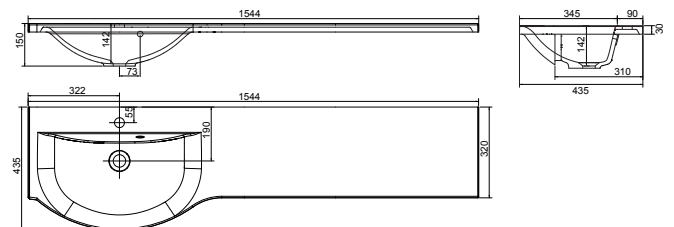

ART Cast Wing Basin - 1544mm

CM

White. Cast Marble. One tap hole. Integrated Overflow. This basin section will only suit a 600 standard carcass size. Basin can be cut to size if the cut end is positioned against a wall. Supplied with Chrome overflow ring, see more Type 2 / Type 3 overflow rings on [page 280](#).

Left Hand Bowl - 1544w x 435d x 175h mm	37.3195	£640
Right Hand Bowl - 1544w x 435d x 175h mm	37.3196	£640