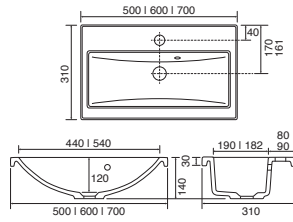

Inline Basins

Inline Basins are designed to sit directly on a basin unit without the need for a worktop, aligning perfectly with the front of the unit for a clean, streamlined finish.

Finesse/Drop In Basin

White. Cast Marble. One tap hole. External Overflow. Suitable for standard depth base/basin units only. Each basin size is recommended to match the carcass size (i.e. 500 basin suits a 500 carcass). Supplied with Chrome overflow ring, see more Type 1 overflow rings on **page 280**.

500w x 310d x 140h mm	3091	£323
600w x 310d x 140h mm	3080	£323
700w x 310d x 140h mm	3093	£323