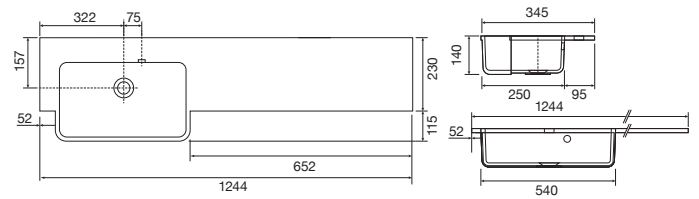

Semi Recessed Wing Basins

Semi Recessed Wing Basins are an all-in-one structure combining a semi recessed basin and worktop. They are designed to sit across a number of different furniture layouts according to the length of the basins, and all models include a template for cutting and shaping the basin unit upper panel to fit.

Fontana Cast Wing Basin - 1244mm (Slim)

White. Cast Marble. No tap hole. Integrated Overflow. Suitable for use with a 1200mm run of furniture. Not compatible with Bowland slimline units. This basin section will only suit a 600 slimline carcass size. Basin can be cut to size and finished with the Fontana finishing kit. Supplied with White overflow ring, see more Type 3 / Type 4 overflow rings on [page 280](#).

Left Hand Bowl - 1244w x 350d x 170h mm	37.3545	£690
Right hand Bowl - 1244w x 350d x 170h mm	37.3546	£690