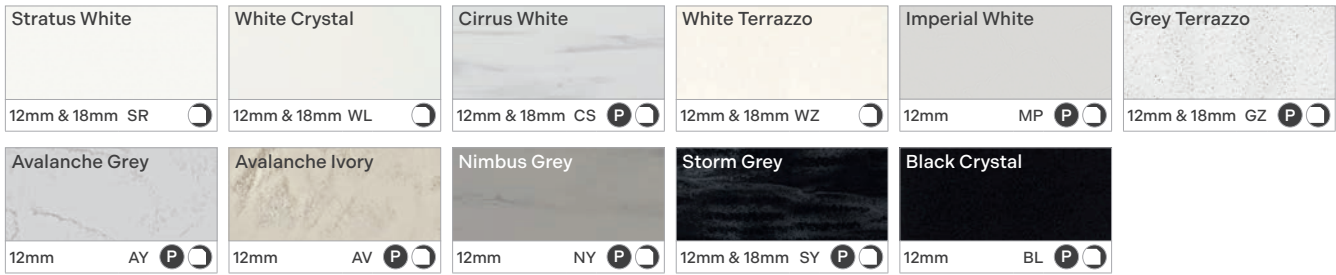

## Square-Edged Laminate Worktops