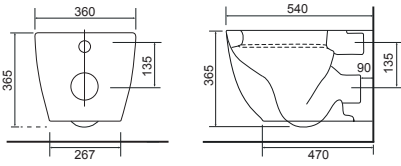

Wall Hung WC Sets

All Calypso WC's include a high quality seat with lift-off functionality, soft-close operation, and secure top-fix fittings as standard.

Daytona

Daytona Wall Hung Rimless Pan with Borden Seat. Supplied with Chrome hinges, see more Type 1 hinges on [page 293](#). **36.9323.01** £475

Riverdale

Riverdale Wall Hung Rimless Pan with Collerina Seat. Supplied with Chrome hinges, see more Type 1 hinges on [page 293](#). **36.9326.01** £495

Aurora

Aurora Wall Hung Rimless Pan with Collerina Seat. Supplied with Chrome hinges that are not interchangeable. **36.9329.01** £470

Aurora

Aurora Wall Hung Rimless Pan with Ballina Seat. Supplied with Chrome hinges, see more Type 1 hinges on [page 293](#). **36.9329.02** £470

Charlotte

Charlotte Wall Hung Pan with Temora Seat. Supplied with Chrome hinges, see more Type 1 hinges on [page 293](#). **36.9116.01** £670

WHAT IS A RIMLESS PAN?

Traditional toilets distribute the flush water through a series of holes around the underside of the rim of the pan. However, the 'Rimless' pan does away with this under-rim, meaning the water can flow faster and with no hindrance to create an enhanced flush.

The rimless toilet looks no different on the outside.

The main difference is that the pan boasts a smooth bowl with reduced areas for bacteria or lime-scale to build up and settle, which makes a significant difference for cleaning and improved hygiene compared to traditional pans.

Highest standards of Hygiene

No hidden spaces for germs to harbour.
Allows for easy cleaning.

Perfect cleaning

Unique flush system means the water flows both vertical and around the rim covering the entire surface.

Quieter & Faster

Rimless technology allows for a more silent and faster flush than standard WC pans.