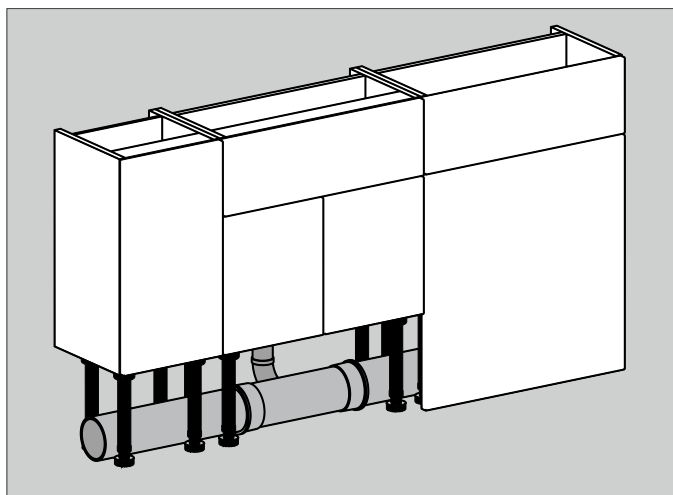

Concept for concealing soil and waste pipes within fitted furniture or walls.

Accessible Furniture

Use 561mm carcass units with a 150mm plinth for a lower-height furniture run. Ideal for those needing improved accessibility, this design combines functionality with a stylish finish.

Stepped Basin Design

Use 561mm carcass with 150mm legs to create a stunning fitted furniture runs featuring a stepped-down basin unit. This stylish design enhances your bathroom space's functionality and visual appeal.