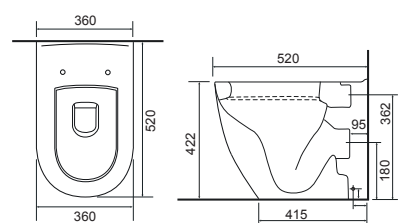

Riverdale - Rimless

Riverdale BTW Rimless Pan with Collerina Seat. Supplied with Chrome hinges, see more Type 1 hinges on **page 293**.

36.9325.01 £495