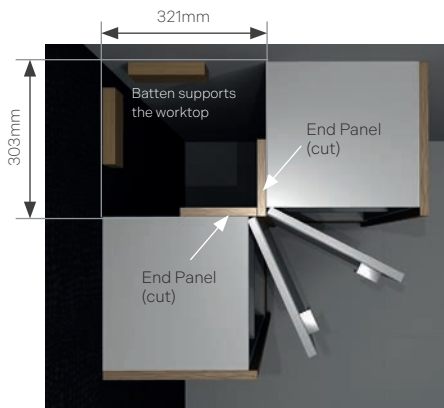

Corner Layouts & Bath Bulkheads

With limited storage space in modern bathrooms the use of corners is becoming ever more popular. Below illustrates some common corner layouts for you to consider when planning your bathroom furniture.

Layout 1: Suitable for doors only.

(Using end panels in corner)