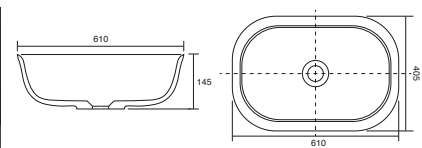

Albarese

White. Gloss. Cast Marble. No tap hole. No Overflow. We recommend using our free flowing unslotted waste with this basin, see **page 287**.

610w x 400d x 145h mm

Code

3583

Price

£380