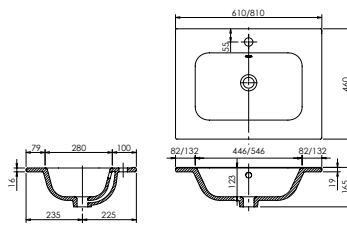

White. Cast Marble. One tap hole. External Overflow. Supplied with Chrome overflow ring, see more Type 1 overflow rings on **page 280**.

Gloss White - 610w x 460d x 145h mm	9240	£250
Matt White - 610w x 460d x 145h mm	9241	£275
Gloss White - 810w x 460d x 145h mm	9242	£290
Matt White - 810w x 460d x 145h mm	9243	£320

Serrenti/Vanity Basin