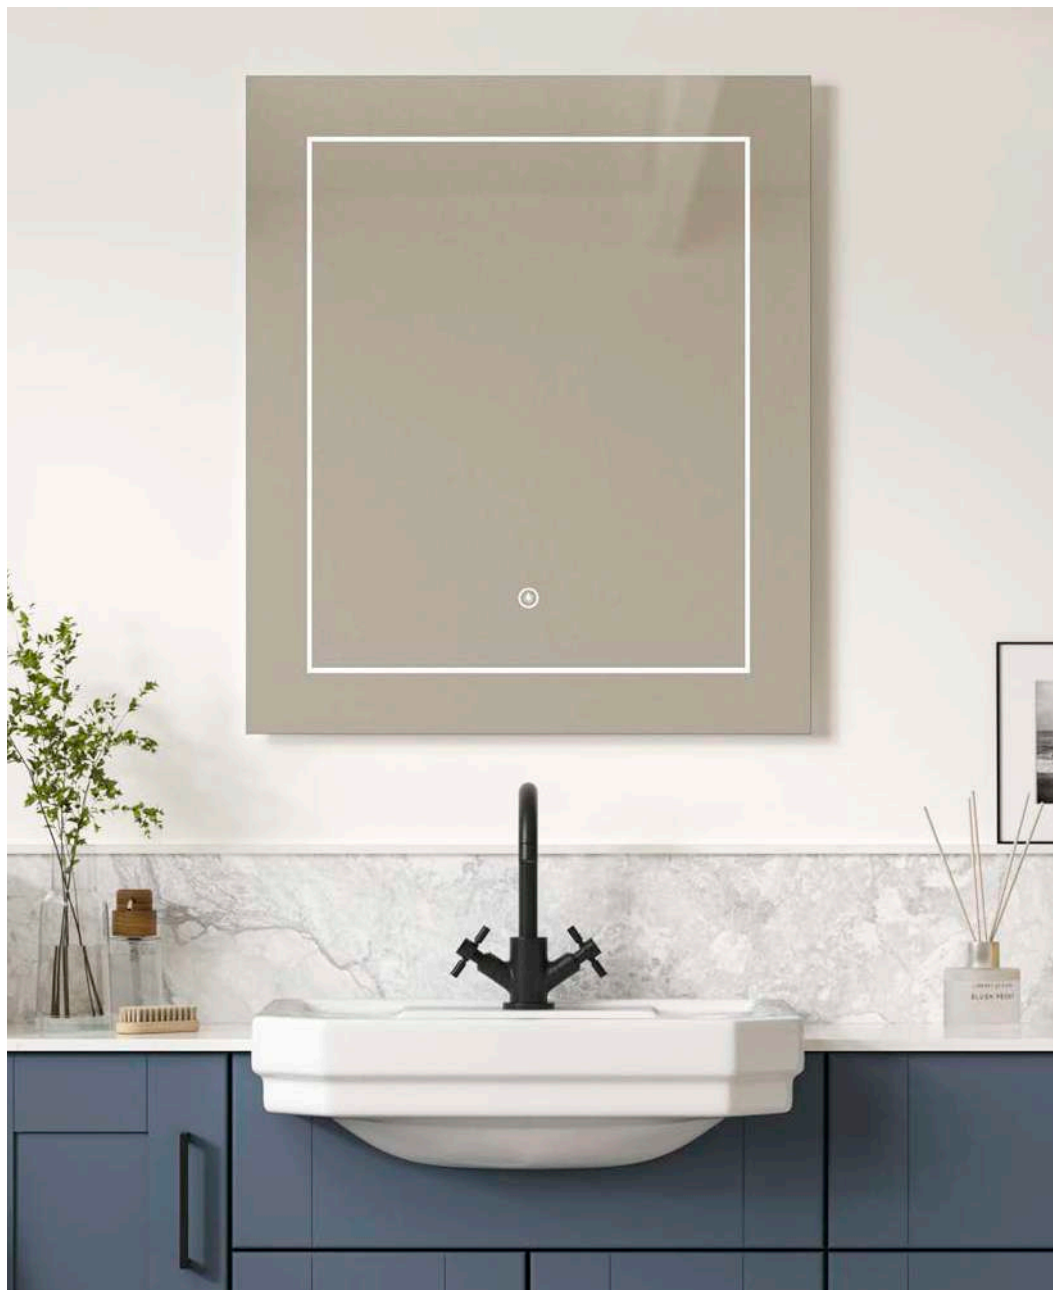

Avelar

*Avelar brings a sense of modern **elegance** to the everyday.*

A distinctive etched glass inner detail adds depth and interest, while the bright white front-lit LED delivers clear, focused illumination.

Size	Code	Price
500w x 25d x 700h mm	3394	£399
600w x 25d x 700h mm	3395	£410
1000w x 25d x 500h mm	3396	£470

Key Features

Control	One button touch
Lighting	Dimmable LED
Demister	Yes