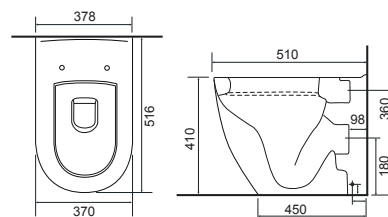

Madison BTW Pan with Beechworth Seat. Supplied with Chrome hinges that are not interchangeable **36.9161.01** £420

Michigan - Rimless

Michigan BTW Rimless Pan with Collerina seat. Supplied with Chrome hinges, see more Type 1 hinges on **page 293**. **36.9304.01** £520