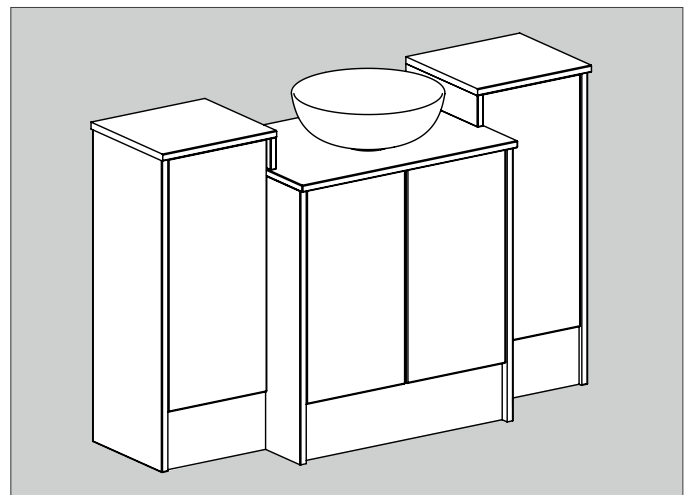

Concept for creating deep sit-on basin units integrated with standard-height fitted furniture.