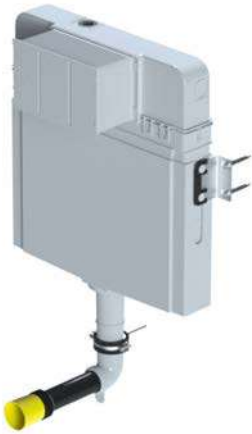

WC Cisterns & Wall Hung WC Frames

Concealed Cistern - Behind Wall Installation NEW

Suitable for mounting behind an existing wall and for use with back-to-wall WC pans or with a WC frame for wall-hung installations within WC units. Compatible with all Calypso WC units and cisterns. Features a front-operated dual flush system with 3/6-litre flush volumes, a quiet hydraulic float valve, and an insulated cistern to reduce noise and prevent condensation.

Size: 490w x 85d x 473h mm

Concealed Cistern	490w x 85d x 473h mm	3230	£195

Compatible Flush Plate - Circa

A - Chrome - Push Button	250w x 160h x 10d mm	7225CHR	£65
B - Brushed Brass - Push Button	250w x 160h x 10d mm	7225BBR	£149
C - Brushed Bronze - Push Button	250w x 160h x 10d mm	7225BBZ	£149
D - Gunmetal - Push Button	250w x 160h x 10d mm	7225GML	£149
E - Matt Black - Push Button	250w x 160h x 10d mm	7225MBK	£65

Compatible Flush Plate - Linea

A - Chrome - Push Button	250w x 160h x 10d mm	7226CHR	£65
B - Brushed Brass - Push Button	250w x 160h x 10d mm	7226BBR	£149
C - Brushed Bronze - Push Button	250w x 160h x 10d mm	7226BBZ	£149
D - Gunmetal - Push Button	250w x 160h x 10d mm	7226GML	£149
E - Matt Black - Push Button	250w x 160h x 10d mm	7226MBK	£65