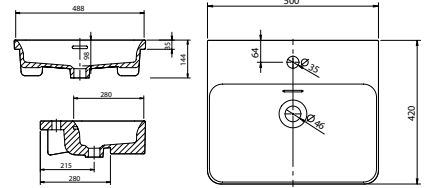

**Aurora** NEW

White. Ceramic. One tap hole. Integrated Overflow. Overflow ring not required. **page 280.**

		Code	Price	Minimum Carcass Sizes
Standard	500w x 420d x 144h mm	37.9357	£230	600 Standard

**Charlotte**