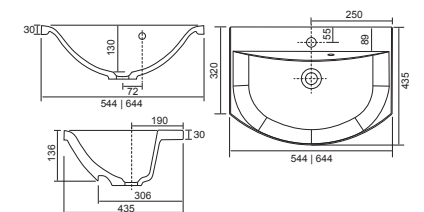

ART Shoulder

White. Cast Marble. One tap hole. Integrated Overflow. Supplied with Chrome overflow ring, see more Type 2 / Type 3 overflow rings on **page 280**.

		Code	Price	Minimum Carcass Sizes
Standard	544w x 435d x 30h mm	37.3852	£360	500 Standard
Standard	644w x 435d x 30h mm	37.3853	£400	600 Standard