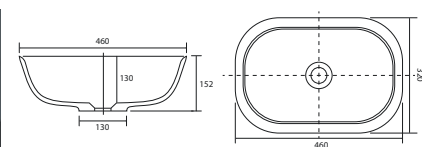

Bellanti

White. Cast Marble. No tap hole. No Overflow. We recommend using our free flowing unslotted waste with this basin, see **page 287**.

460w x 320d x 150h mm

Code

9069

Price

£430