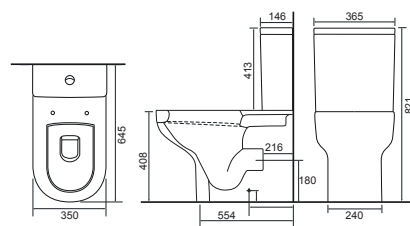

# Close Coupled WC Sets

All Calypso WC's include a high quality seat with lift-off functionality, soft-close operation, and secure top-fix fittings as standard.

**Charlotte**

Charlotte CC Pan & Cistern with Temora Seat. Supplied with Chrome hinges, see more Type 1 hinges on **page 293**. **36.9111.01** £910