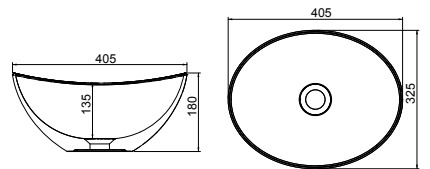

Fremont

White. Ceramic. No tap hole. No Overflow. We recommend using our free flowing unslotted waste with this basin, see **page 287**.

	Code	Price
405w x 325d x 180h mm	9113	£210