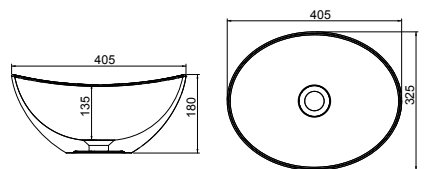

Fremont

Black/White. Ceramic. No tap hole. No Overflow. We recommend using our free flowing unslotted waste with this basin, see **page 287**.

	Code	Price
405w x 325d x 180h mm	9114	£415