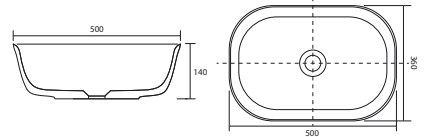

Dakota

White. Ceramic. No tap hole. No Overflow. We recommend using our free flowing unslotted waste with this basin, see **page 287**.

	Code	Price
500w x 355d x 145h mm	9294	£159