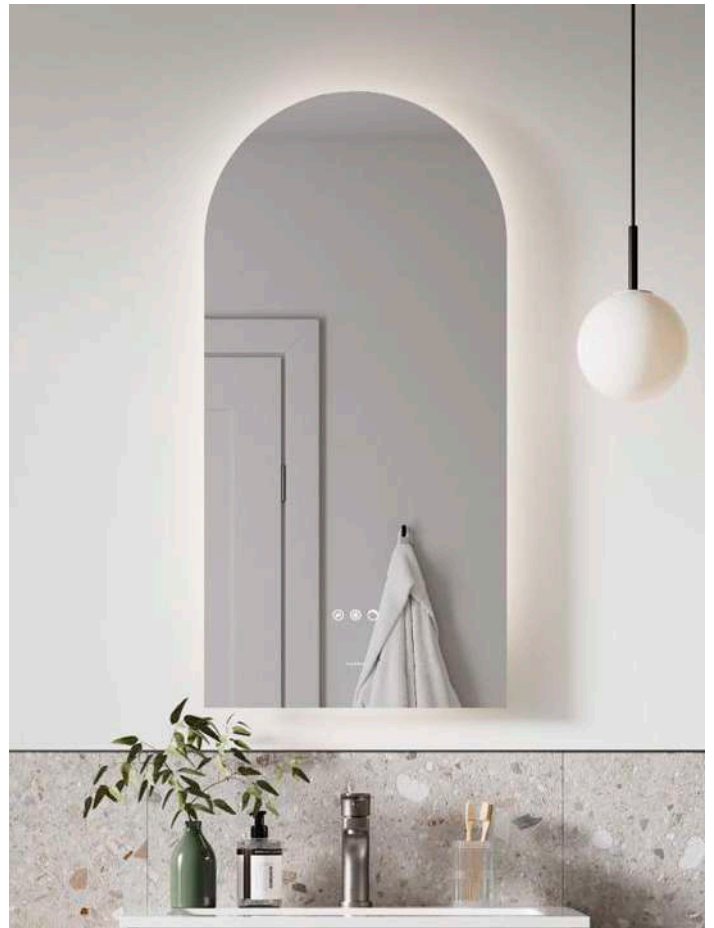

Mirrors

An arched form, thoughtfully illuminated

Vittoria is defined by soft curves and a quietly refined presence. Its gently illuminated arched form introduces balance and warmth, helping the mirror sit comfortably within a wide range of bathroom settings.

Smooth edges are paired with a choice of gold, black, or mirrored detailing, allowing the finish to feel tailored without drawing attention away from the overall space.

Discover our latest mirror design and explore the full mirror collection on [page 220](#).

Mirrors

A new size for Farnese

The **Farnese Mirrored Cabinet** is now available in an additional 600 size, offering greater flexibility when planning different bathroom layouts. Retaining its familiar proportions and balanced design, the new size allows Farnese to sit more comfortably across a wider range of furniture widths and spaces, supporting a consistent, considered look throughout the room.

Explore the complete mirror range on [page 220](#).