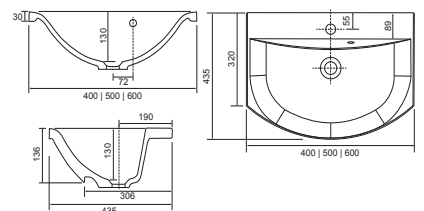

ART

White. Cast Marble. One tap hole. External Overflow. Supplied with Chrome overflow ring, see more Type 1 overflow rings on **page 280**.

		Code	Price	Minimum Carcass Sizes
Standard	400w x 435d x 155h mm	37.3173	£345	400 Standard
Standard	500w x 435d x 155h mm	37.3113	£360	500 Standard
Standard	600w x 435d x 155h mm	37.3095	£400	600 Standard