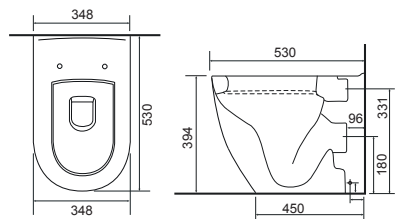

Cleveland - Rimless

Cleveland BTW Rimless Pan with Ballina Seat. Supplied with Chrome hinges, see more Type 1 hinges on **page 293**.

36.9179.01 £460