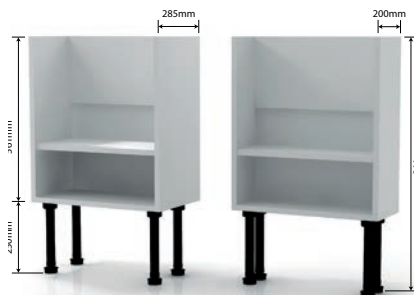

**661mm Base Carcasses**

(supplied with 150mm leg pack) = 811mm Overall height

**561mm Base Carcasses**

(supplied with 250mm leg pack) = 811mm Overall height

**Wall Carcasses**

For all your Carcass Accessories, Spare Parts & Fittings, **see page 296.**