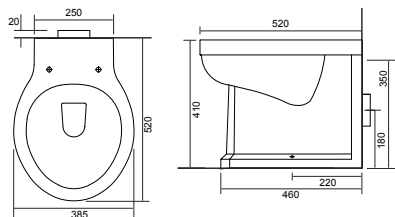

Georgia with Wentworth Coloured Seat

Supplied with Chrome hinges that are not interchangeable

○ Cotton White	36.9170.02	£560	● Slate	36.9170.06	£560
● Portland Stone	36.9170.11	£560	● Maritime Blue	36.9170.07	£560
● Shale	36.9170.04	£560	● Chateau Green	36.9170.08	£560
● Lagoon Mist	36.9170.05	£560			

Close Coupled WC Sets

All Calypso WC's include a high quality seat with lift-off functionality, soft-close operation, and secure top-fix fittings as standard.