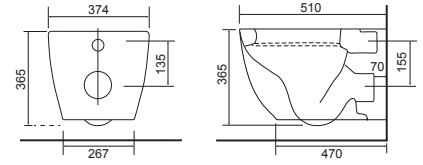

Daytona

Daytona Wall Hung Rimless Pan with Borden Seat. Supplied with Chrome hinges, see more Type 1 hinges on [page 293](#). **36.9323.01** £475

Riverdale

Riverdale Wall Hung Rimless Pan with Collerina Seat. Supplied with Chrome hinges, see more Type 1 hinges on [page 293](#). **36.9326.01** £495