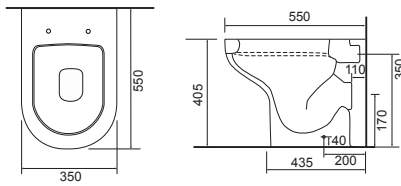

## Charlotte

Charlotte BTW Pan with Temora Seat. Supplied with Chrome hinges, see more Type 1 hinges on **page 293**.

36.9110.01 £625