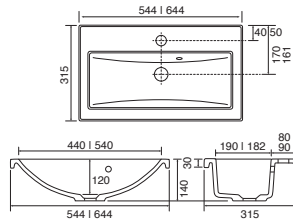

Finesse/Drop In Basin

White. Cast Marble. One tap hole. Integrated Overflow. Suitable for 500mm and 600mm base/basin units with additional 18mm end panels. Supplied with Chrome overflow ring, see more Type 2 / Type 3 overflow rings on **page 280**.

544w x 315d x 165h mm	3539	£340
644w x 315d x 165h mm	3540	£360