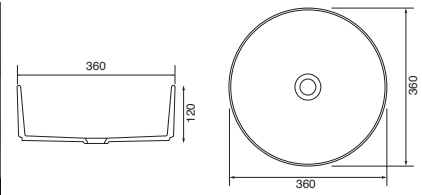

Indiana

Matt Black. Ceramic. No tap hole. No Overflow. We recommend using our free flowing unslotted waste with this basin, see **page 287**.

360w x 360d x 120h mm

Code

9318

Price

£440