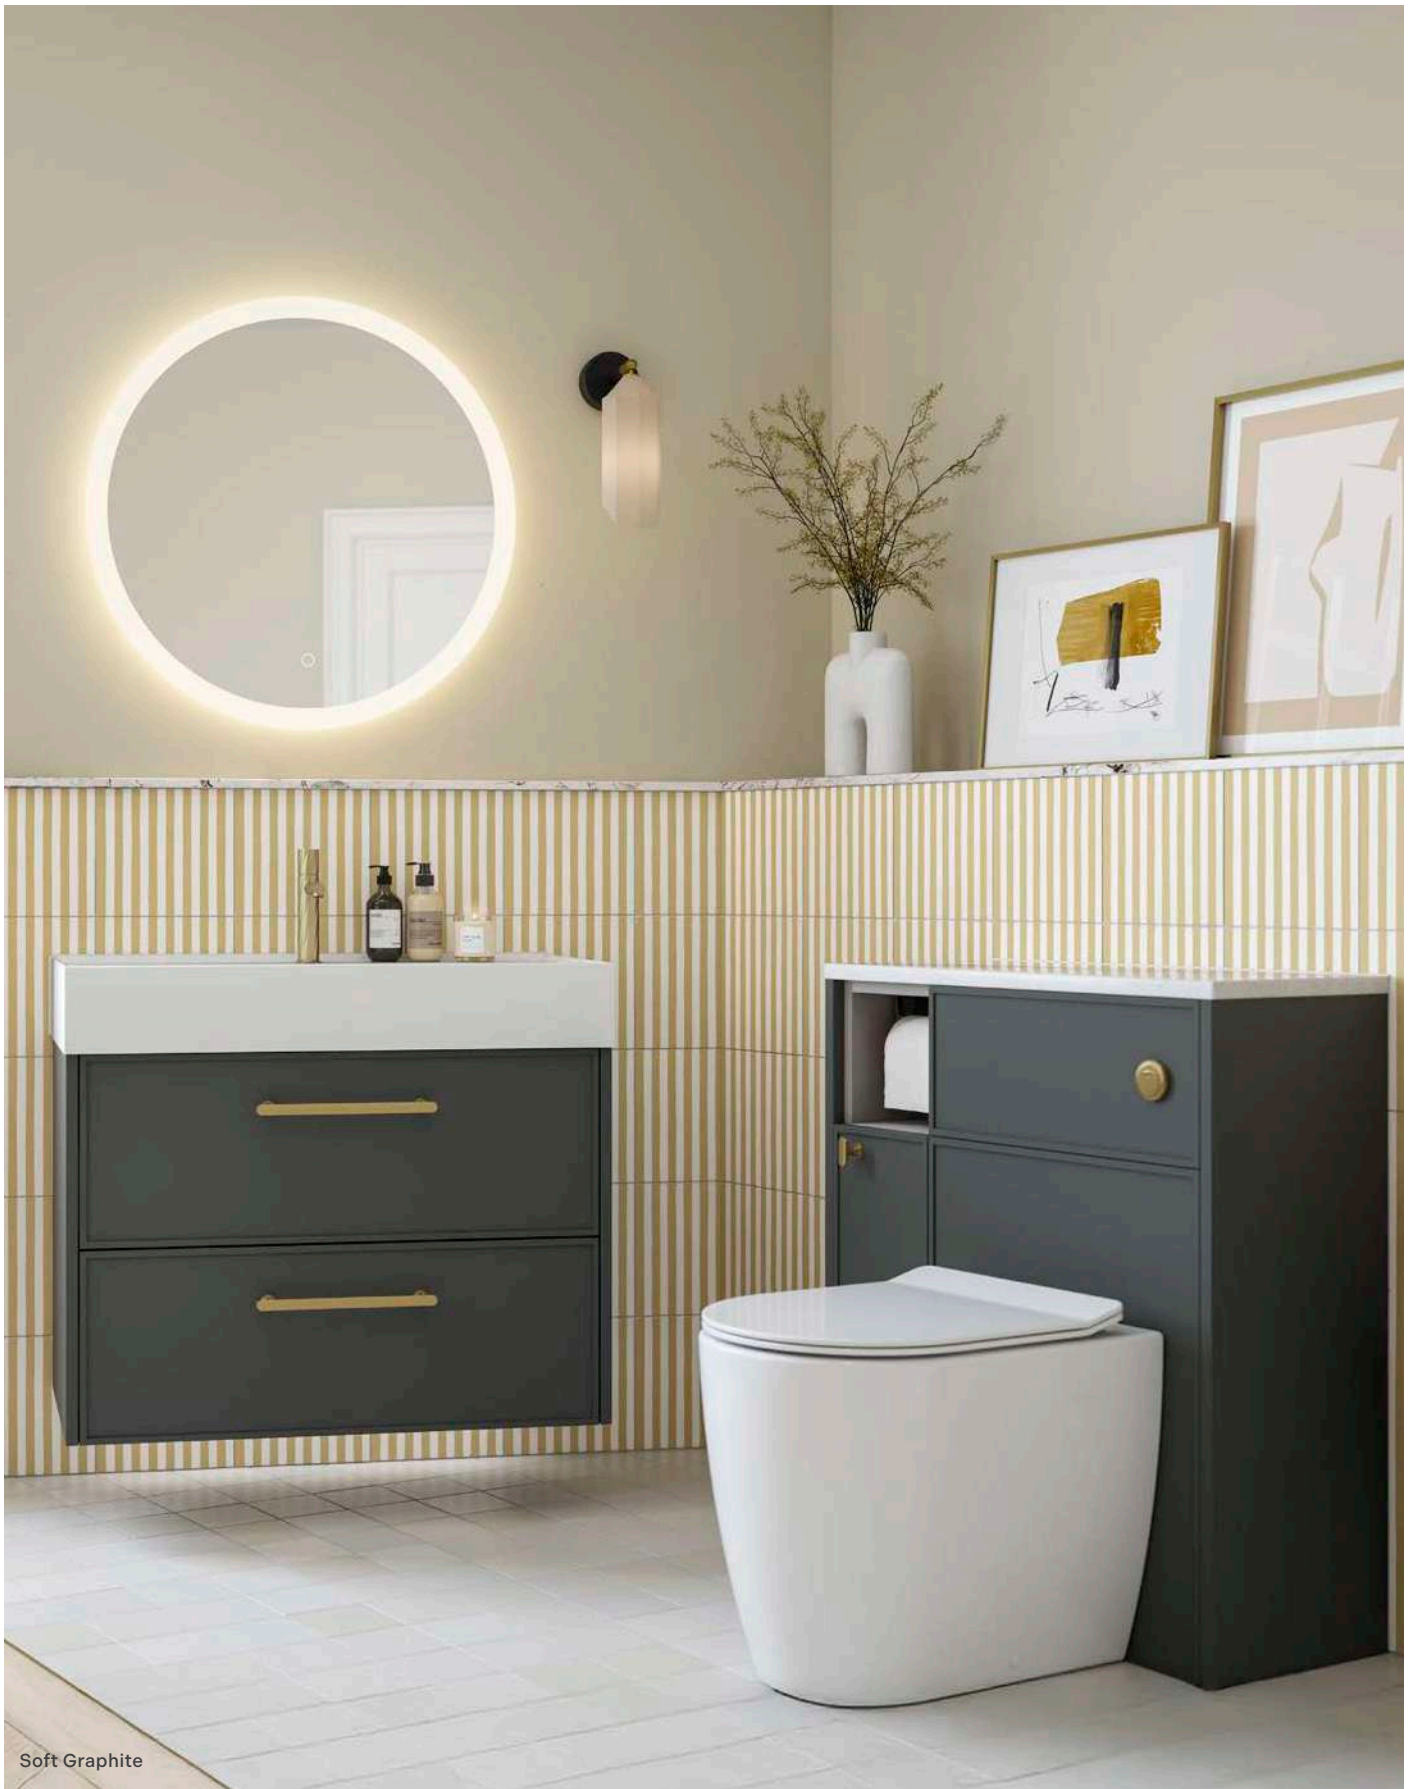

Soft Graphite

● Soft Graphite

A compact vanity-led space that keeps everyday routines organised.

Room includes: Monterey 800 Basin, Fiera Brushed Brass Tap, Aurora BTW Pan with Collerina Seat, Renaioco 136 Natural Brass Handles and Portel 900 Mirror.