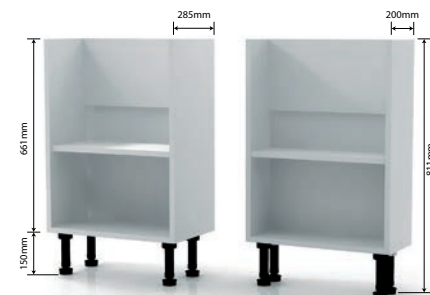

**661mm Base Carcasses**

(supplied with 150mm leg pack) = 811mm Overall height

**561mm Base Carcasses**

(supplied with 250mm leg pack) = 811mm Overall height

**Wall Carcasses**

For all your Carcass Accessories, Spare Parts & Fittings, **see page 296.**