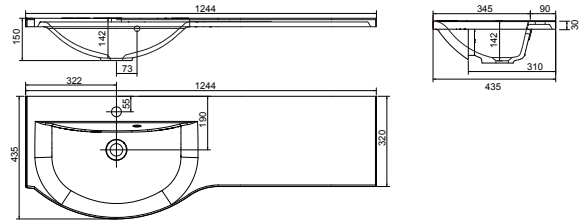

Semi Recessed Wing Basins

Semi Recessed Wing Basins are an all-in-one structure combining an ART semi recessed basin and worktop. They are designed to sit across a number of different furniture layouts according to the length of the basins, and all models include a template for cutting and shaping the basin unit upper panel to fit.

ART Cast Wing Basin - 1244mm

CM

White. Cast Marble. One tap hole. Integrated Overflow. This basin section will only suit a 600 standard carcass size. Basin can be cut to size if the cut end is positioned against a wall. Supplied with Chrome overflow ring, see more Type 2 / Type 3 overflow rings on [page 280](#).

Left Hand Bowl - 1244w x 435d x 175h mm	37.3191	£610
Right Hand Bowl - 1244w x 435d x 175h mm	37.3192	£610