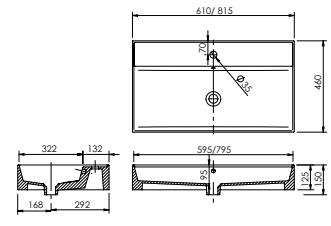

## Memphis - Slimline

White. Ceramic. One tap hole. Integrated Overflow. Supplied with Chrome overflow ring, see more Type 3 overflow rings on **page 280**.

		Code	Price	Suitable Vanity Carcass Sizes
Standard	600w x 400d x 150h mm	9286	£445	600 Slimline
Standard	800w x 400d x 160h mm	9287	£550	800 Slimline