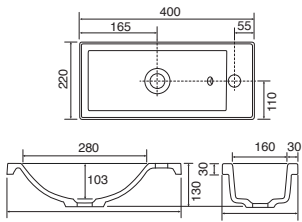

Varzi Slimline/Drop In Basin

White. Cast Marble. One tap hole. External Overflow. Reversible left/right basin positioning. Suitable for the 400 slimline base/basin units only. Supplied with Chrome overflow ring, see more Type 1 overflow rings on **page 280**.

400w x 220d x 130h mm	3177	£150