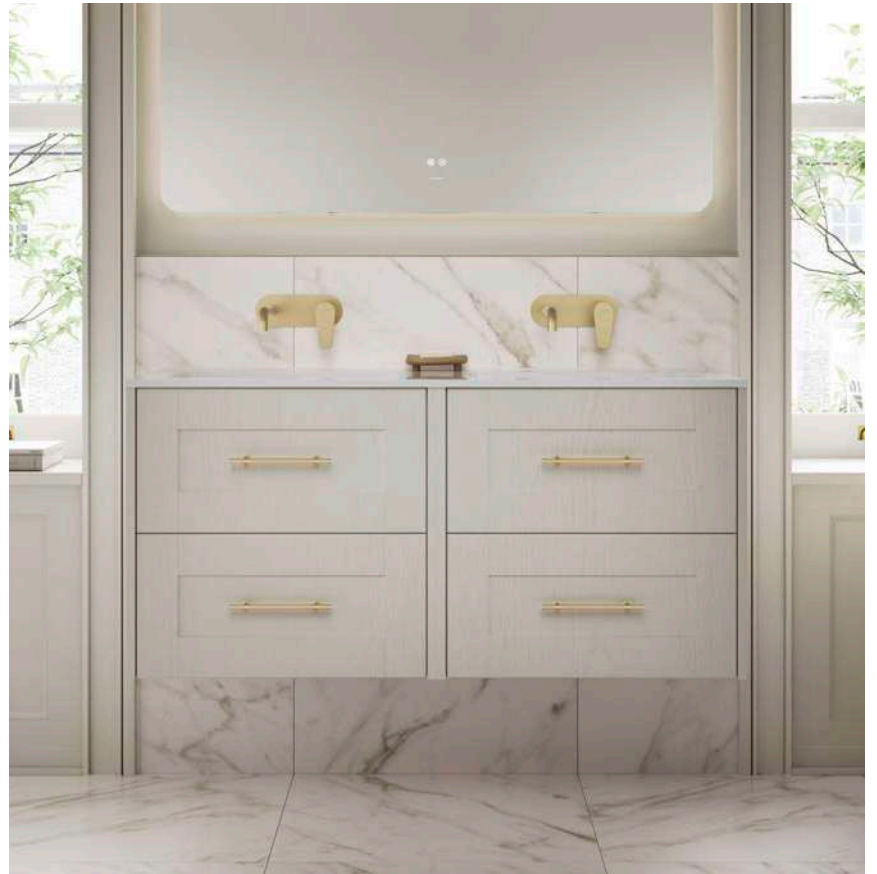

**NEW** Contour Porcelain

A traditional double vanity designed to keep the space light, open, and well balanced.

**Room includes:** Orani 1200 Cast Gloss Basin, Busca Wall Mounted Brushed Brass Tap, Michigan BTW Pan with Collerina Seat, Polar Quartz Square-Edged 20mm Worktop, Barroso Fluted Brushed Brass Bar Handles and Ostuni 1200 Mirror.