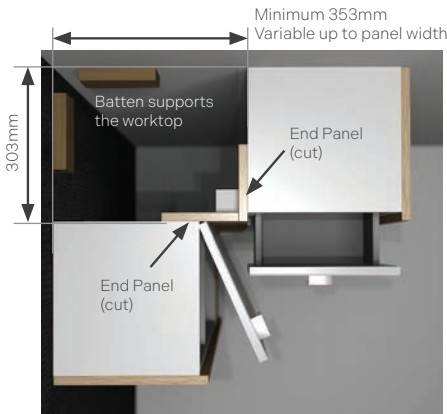

Layout 2: Variable.

Suitable for drawers (Using end panels in corners).