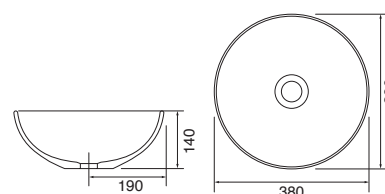

Toledo

Matt White. Ceramic. No tap hole. No Overflow. We recommend using our free flowing unslotted waste with this basin, see [page 287](#).

380w x 380d x 135h mm

Code	Price
9283	£323