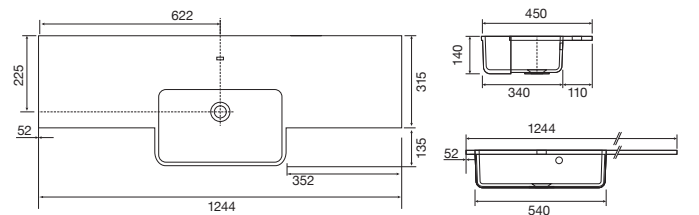

Fontana Cast Wing Basin - 1244mm

White. Cast Marble. No tap hole. Integrated Overflow. Suitable for use with a 1200mm run of furniture. This basin section will only suit a 600 standard carcass size. Basin can be cut to size and finished with the Fontana finishing kit. Supplied with White overflow ring, see more Type 3 / Type 4 overflow rings on [page 280](#).

Central Bowl - 1244w x 455d x 170h mm	37.3608	£690