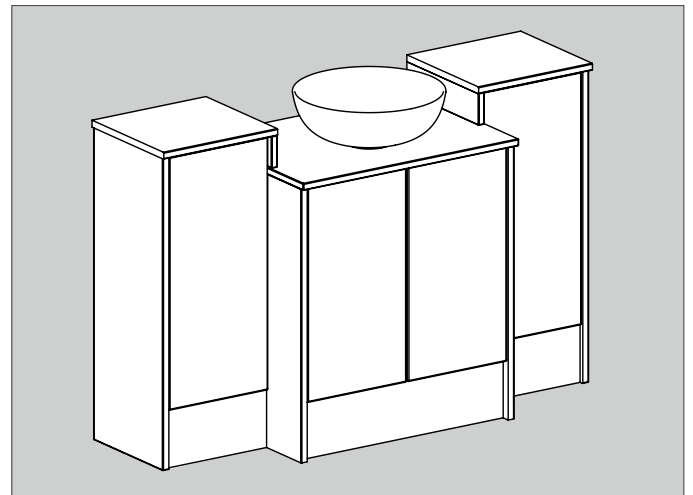

Concept for creating deep sit-on basin units integrated with standard-height fitted furniture.