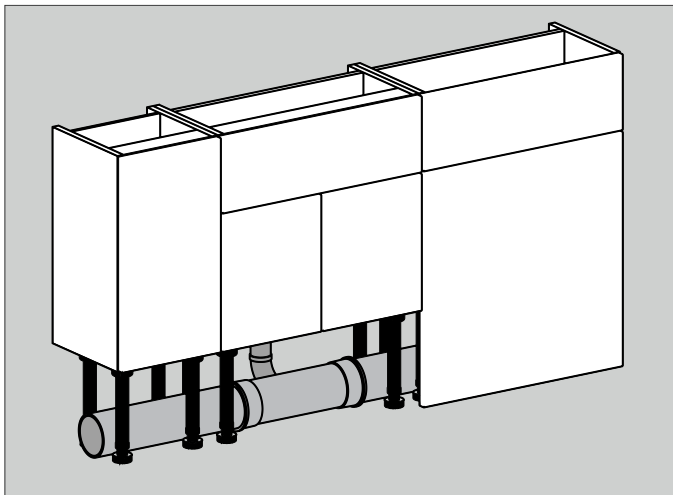

Concept for concealing soil and waste pipes within fitted furniture or walls.