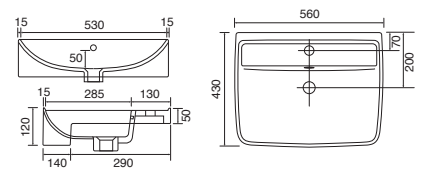

Madison

White. Ceramic. One tap hole. Integrated Overflow. Supplied with Chrome overflow ring, see more Type 3 overflow rings on **page 280**.

		Code	Price	Minimum Carcass Sizes
Standard	560w x 430d x 160h mm	37.9163	£165	600 Standard