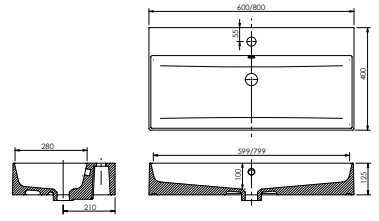

## Memphis - Slimline

White. Ceramic. One tap hole. Integrated Overflow. Supplied with Chrome overflow ring, see more Type 3 overflow rings on **page 280**.

		Code	Price	Suitable Vanity Carcass Sizes
Standard	600w x 400d x 150h mm	9286	£445	600 Slimline
Standard	800w x 400d x 160h mm	9287	£550	800 Slimline