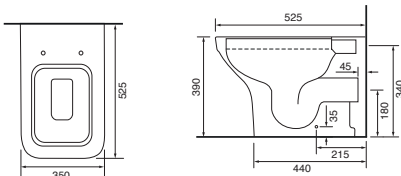

Denver

Denver BTW Pan with Kempsey Seat. Supplied with Chrome hinges that are not interchangeable

36.9076.02 £585