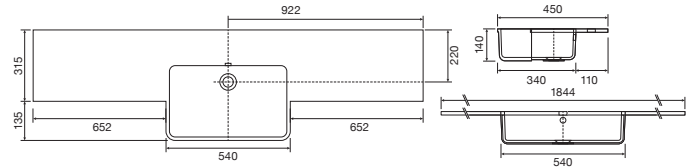

Fontana Cast Wing Basin - 1844mm

White. Cast Marble. No tap hole. Integrated Overflow. Suitable for use with a 1800mm run of furniture. This basin section will only suit a 600 standard carcass size. Basin can be cut to size and finished with the Fontana finishing kit. Supplied with White overflow ring, see more Type 3 / Type 4 overflow rings on [page 280](#).

Central Bowl - 1844w x 455d x 170h mm	37.3607	£990