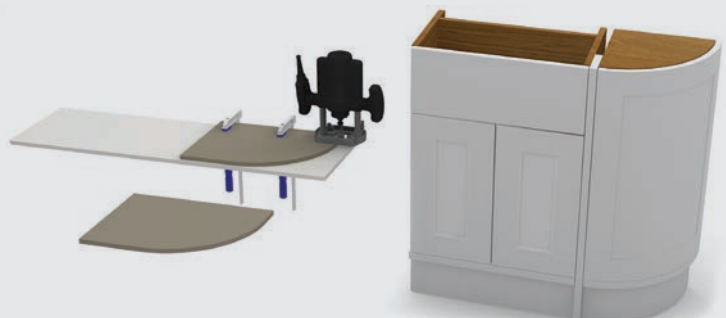

Worktop Jig - Curved Base End Unit

The Calypso Curved Worktop Jig is designed to help installers create a flawless curve on a Calypstone worktop, matching the radius of a Pentland curved end unit. Use with a router fitted with a 30mm guide bush and a 12.7mm twin flute cutter (cutters and tools not included).

Size	400w x 306d x 12h mm
Code	7035.01
Price	£19