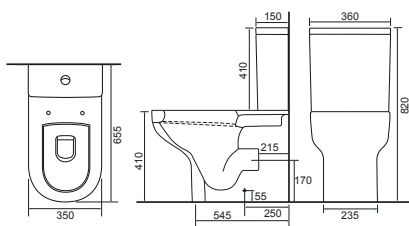

# Close Coupled WC Sets

All Calypso WC's include a high quality seat with lift-off functionality, soft-close operation, and secure top-fix fittings as standard.

**Charlotte**

Charlotte CC Pan & Cistern with Temora Seat. Supplied with Chrome hinges, see more Type 1 hinges on **page 293**. **36.9111.01** £910