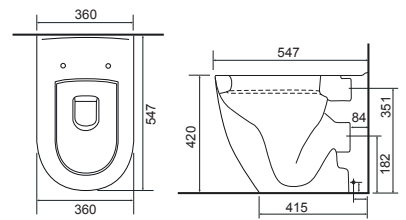

Aurora - Rimless

Aurora BTW Rimless Pan with Ballina Seat Supplied with Chrome hinges, see more Type 1 hinges on **page 293**.

36.9328.02 £480