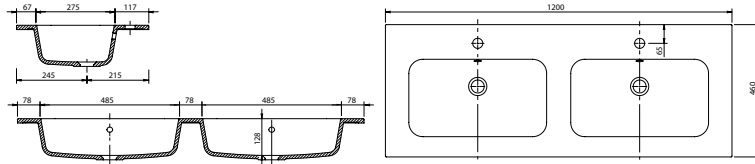

Idro Double Bowl

White. Gloss. Cast Marble. External Overflow. Supplied with Chrome overflow ring, see more Type 1 overflow rings on **page 280**.

	Code	Code	Price	Suitable Vanity Sizes	
	NTH	2TH			
Standard - Gloss	1200w x 460d x 140h mm	9338	9238	£595	1200mm Vanity 2x 600mm Vanity
Standard - Matt	1200w x 460d x 140h mm	9339	9239	£595	1200mm Vanity 2x 600mm Vanity