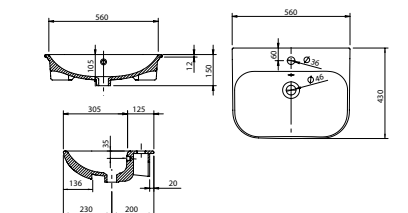

Riverdale

White. Ceramic. One tap hole. Integrated Overflow. Supplied with a Chrome overflow ring, see more Type 3 overflow rings on **page 280.**

		Code	Price	Minimum Carcass Sizes
Standard	560w x 430d x 150h mm	37.9324	£265	600 Standard