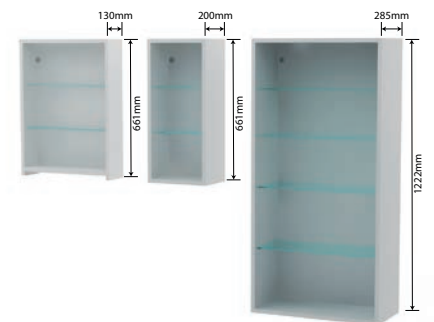

**661mm Base Carcasses**

(supplied with 150mm leg pack) = 811mm Overall height

**561mm Base Carcasses**

(supplied with 250mm leg pack) = 811mm Overall height

**Wall Carcasses**

For all your Carcass Accessories, Spare Parts & Fittings, **see page 296.**