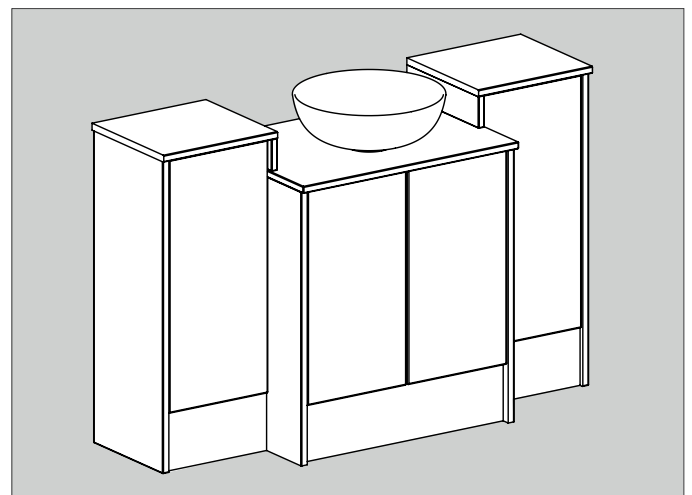

Concept for creating deep sit-on basin units integrated with standard-height fitted furniture.