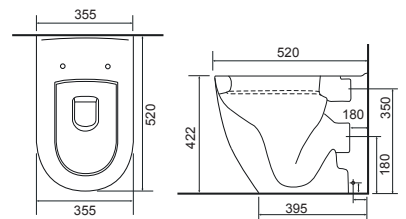

Daytona - Rimless

Daytona BTW Rimless Pan with Borden Seat Supplied with Chrome hinges, see more Type 1 hinges on **page 293**.

36.9322.01 £475