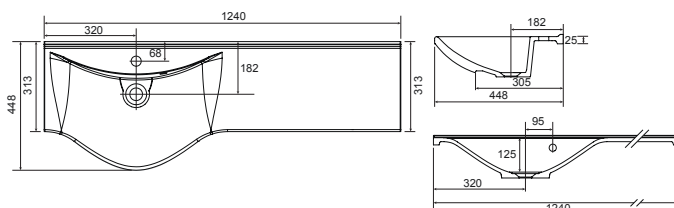

Semi Recessed Wing Basins

Semi Recessed Wing Basins are an all-in-one structure combining a semi recessed basin and worktop. They are designed to sit across a number of different furniture layouts according to the length of the basins, and all models include a template for cutting and shaping the basin unit upper panel to fit.

Combi Basins - 1240mm

White, Cast Marble. One tap hole. External Overflow. Suitable for use with two 600mm standard depth units with an end panel at each end. Basin can be cut to size if the cut end is positioned against a wall. Supplied with Chrome overflow ring, see more Type 1 overflow rings on [page 280](#).

Left Hand Bowl - 1240w x 448d x 155h mm	37.3071	£520
Right Hand Bowl - 1240w x 448d x 155h mm	37.3070	£520