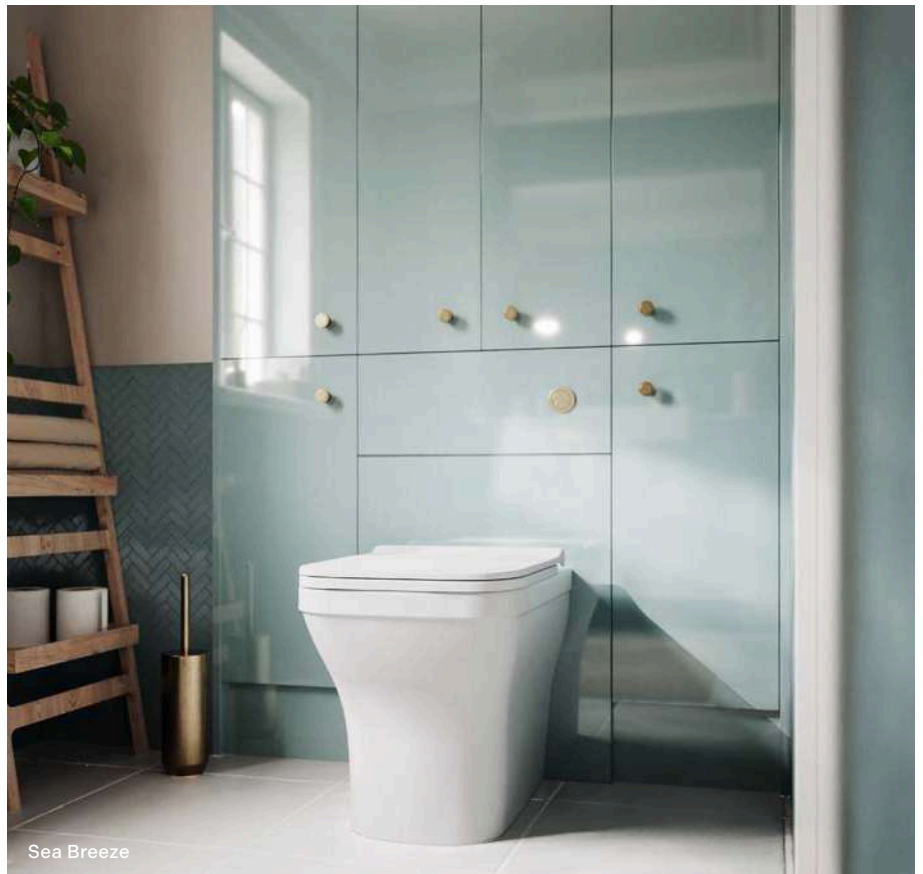

Sea Breeze

A practical, storage-led layout that balances everyday use with a calm, organised feel.

Room includes: Denver Semi Recessed Basin, Aquila Brushed Brass Tap, Denver BTW Pan with Kempsey Seat, Furnas Knurled Brushed Brass Knob Handles and Ostra 1000 Mirror.