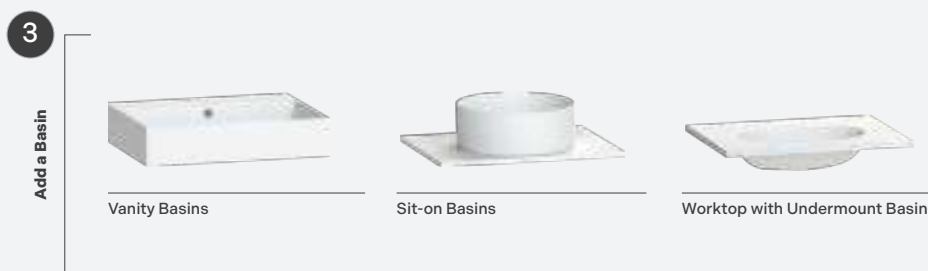

3 Add a Basin

Compatible basins are listed below each vanity and may fit slightly wider than the unit.

The sit-on basins shown are the recommended size and require a worktop. All sit-on basins are universally compatible, but ensure your chosen basin fits your unit's dimensions. Some vanity units need specific worktops, which are available on the collection pages.