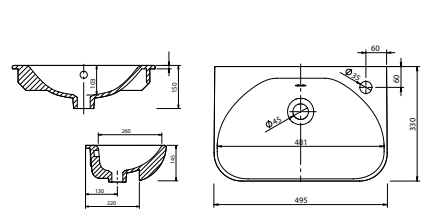

Riverdale NEW

White. Ceramic. One tap hole. Integrated Overflow. Supplied with a Chrome overflow ring, see more Type 3 overflow rings on **page 280.**

		Code	Price	Minimum Carcass Sizes
Slimline	495w x 330d x 150h mm	37.9331	£255	500 Slimline