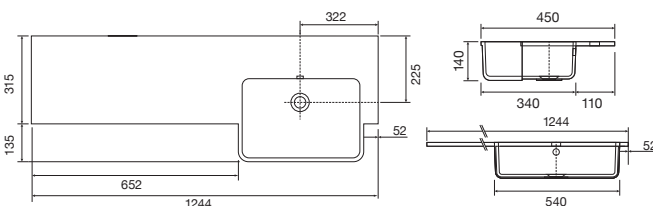

Fontana Cast Wing Basin - 1244mm

White, Cast Marble. No tap hole. Integrated Overflow. Suitable for use with a 1200mm run of furniture. This basin section will only suit a 600 standard carcass size. Basin can be cut to size and finished with the Fontana finishing kit. Supplied with White overflow ring, see more Type 3 / Type 4 overflow rings on [page 280](#).

Left Hand Bowl - 1244w x 455d x 170h mm	37.3601	£690
Right Hand Bowl - 1244w x 455d x 170h mm	37.3602	£690