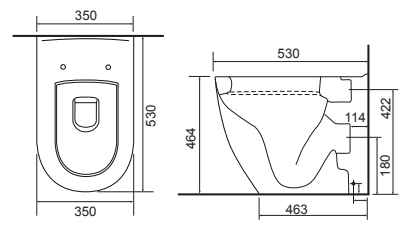

## Charlotte

Charlotte BTW Pan with Temora Seat. Supplied with Chrome hinges, see more Type 1 hinges on **page 293**.

36.9110.01 £625