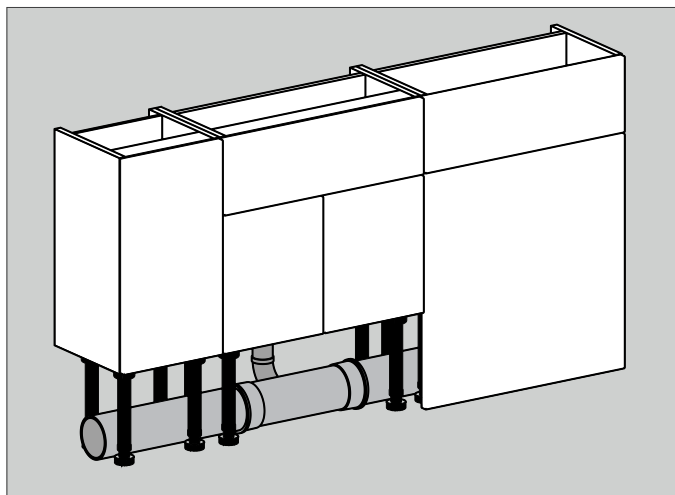

Concept for concealing soil and waste pipes within fitted furniture or walls.

Accessible Furniture

Use 561mm carcass units with a 150mm plinth for a lower-height furniture run. Ideal for those needing improved accessibility, this design combines functionality with a stylish finish.

Stepped Basin Design

Use 561mm carcass with 150mm legs to create a stunning fitted furniture runs featuring a stepped-down basin unit. This stylish design enhances your bathroom space's functionality and visual appeal.