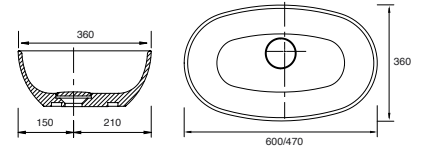

Sit-On Basins

Sit-On Basins are designed to be used with a worktop, creating a stylish, elevated focal point in your bathroom.

When planning your layout, consider the overall basin height and opt for lower height units if needed to maintain a comfortable and practical setup.

Bouro

White. Gloss. Cast Marble. No tap hole. No Overflow. We recommend using our free flowing unslotted waste with this basin, see **page 287**.

	Code	Price
470w x 365d x 160h mm	3584	£300
600w x 365d x 160h mm	3585	£355