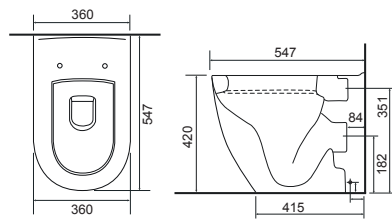

Back To Wall WC Sets

All Calypso WC's include a high quality seat with lift-off functionality, soft-close operation, and secure top-fix fittings as standard.

Aurora - Rimless

Aurora BTW Rimless Pan with Collerina Seat. Supplied with Chrome hinges, see more Type 1 hinges on **page 293**.

36.9328.01 £480