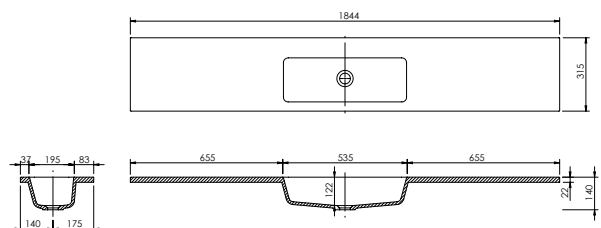

Inari Inline Cast Wing Basin/Vanity Basin

White. Cast Marble. No tap hole. No Overflow. Overflow rings not required. Basin can be cut to size if the cut end is positioned against a wall.

Central Bowl - 1844w x 315d x 140h mm	3686	£605