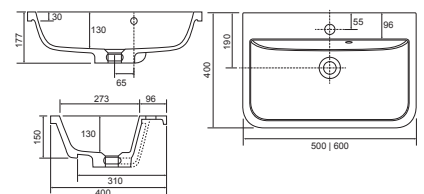

Elan

White. Cast Marble. One tap hole. Integrated Overflow. Supplied with Chrome overflow ring, see more Type 2 / Type 3 overflow rings on **page 280**.

		Code	Price	Minimum Carcass Sizes
Standard	500w x 400d x 175h mm	37.3506	£400	500 Standard
Standard	600w x 400d x 175h mm	37.3507	£420	600 Standard