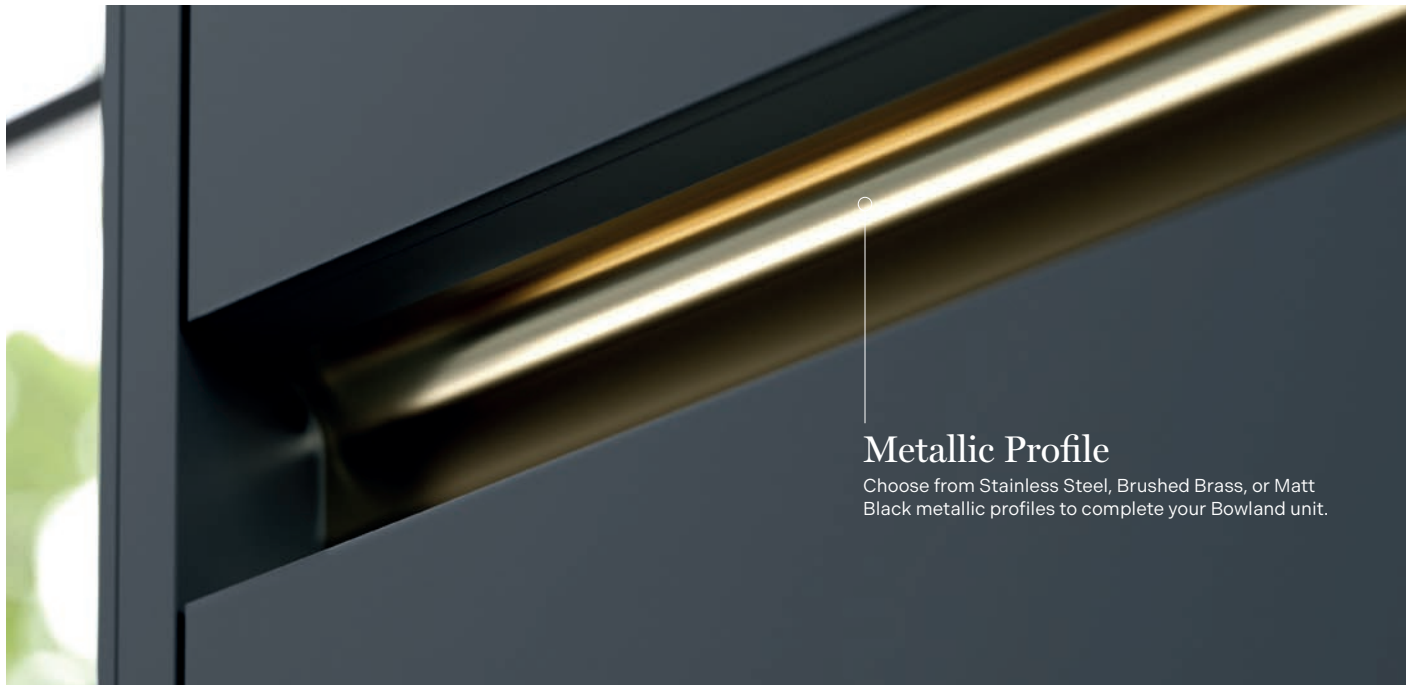

Metallic Profile

Choose from Stainless Steel, Brushed Brass, or Matt Black metallic profiles to complete your Bowland unit.

Metallic Profile Guide

Profiles are available in 1250mm and 2500mm lengths. The profile should be cut to match the overall length of the carcass run between the end and/or infill panels. Corner connectors are available to accommodate 90° angles in the furniture.