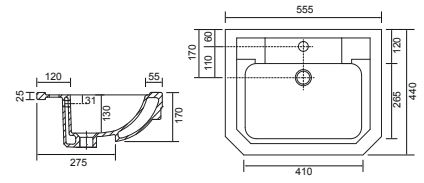

Semi Recessed Basins

Semi recessed basins are designed to be partially rebated into the worktop over a basin unit and projecting forwards slightly to offer an ergonomic design. All models include a cutting template, for a perfect fit when scribing the upper fascia panel to the basin.

Georgia

White. Ceramic. One tap hole. Integrated Overflow. Supplied with Chrome overflow ring, see more Type 3 overflow rings on **page 280**.

		Code	Price	Minimum Carcass Sizes
Standard	555w x 440d x 190h mm	37.9171	£270	600 Standard