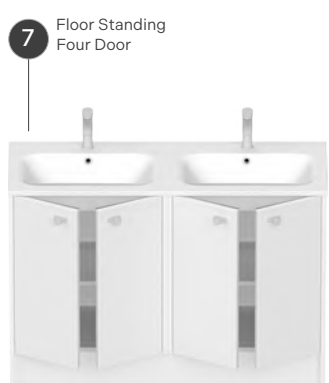

Vanity to Match Fitted Units

Vanity to match units are versatile standalone units, designed to work beautifully on their own or as part of a coordinated bathroom design.