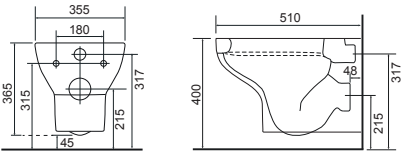

## Charlotte

Charlotte Wall Hung Pan with Temora Seat. Supplied with Chrome hinges, see more Type 1 hinges on [page 293](#). **36.9116.01** £670