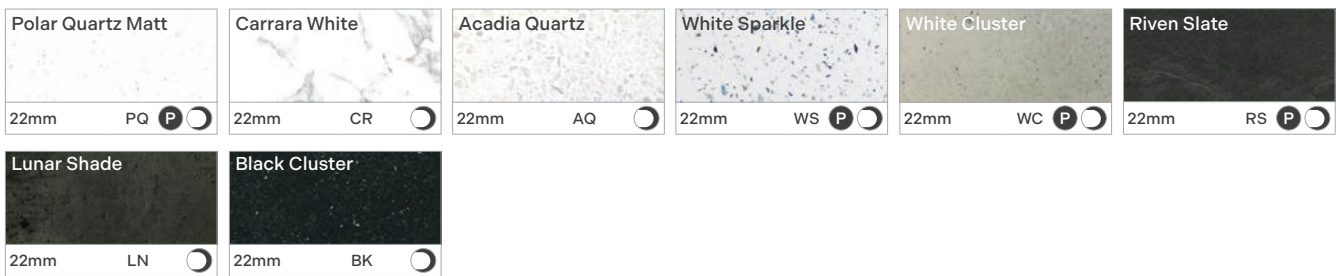

Postformed Laminate Worktops