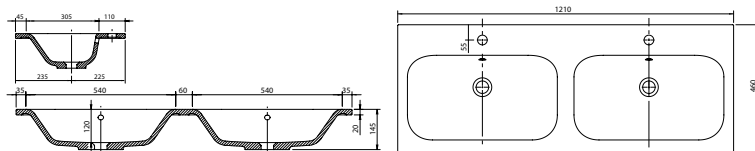

Orani Double Bowl

Gloss. Cast Marble. External Overflow. Supplied with Chrome overflow rings, see more Type 1 overflow rings on **page 256**.

	Code	Code	Price	Suitable Vanity Sizes	
	NTH	2TH			
Standard - Gloss	1210w x 460d x 138h mm	9344	9244	£400	1200mm Vanity 2x 600mm Vanity