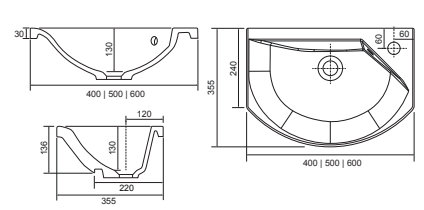

ART Slimline

White. Cast Marble. One tap hole. External Overflow. Supplied with Chrome overflow ring, see more Type 1 overflow rings on **page 280**.

		Code	Price	Minimum Carcass Sizes
Slimline	400w x 355d x 155h mm	37.3174	£345	400 Slim
Slimline	500w x 355d x 155h mm	37.3114	£360	500 Slim
Slimline	600w x 355d x 155h mm	37.3096	£400	600 Slim