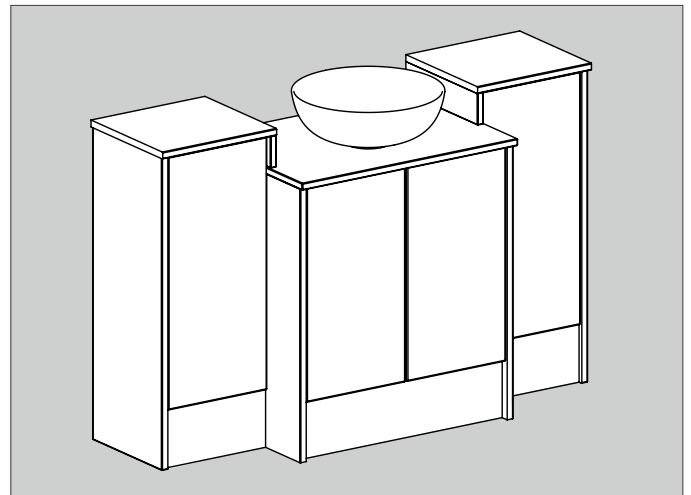

Concept for creating deep sit-on basin units integrated with standard-height fitted furniture.