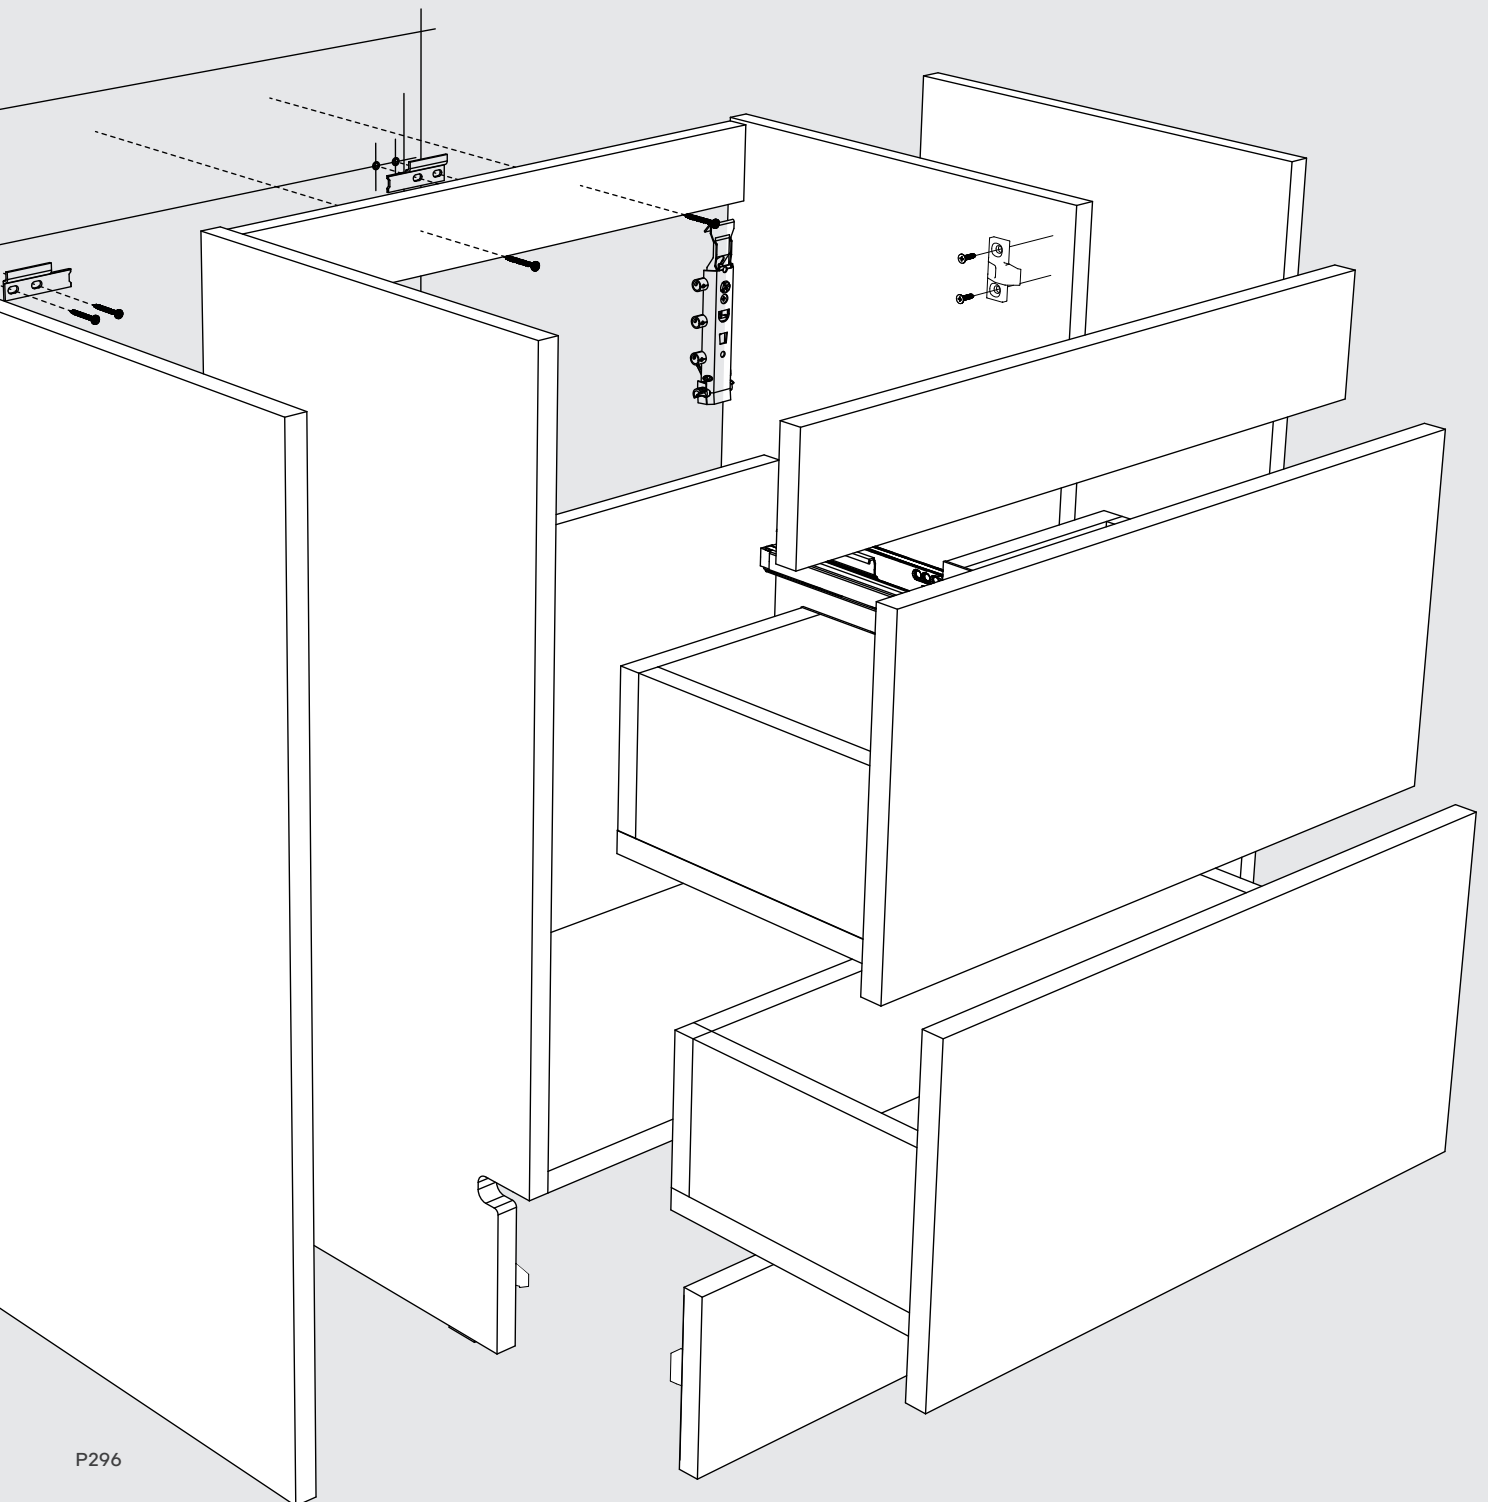

Spares & Pricing Breakdown

Every detail matters when it comes to your bathroom installation, which is why we provide a comprehensive breakdown of individual parts and their costs. Whether you're sourcing components for a new fit-out or simply replacing a part, our clear pricing breakdown makes it simple to identify and order exactly what you need.