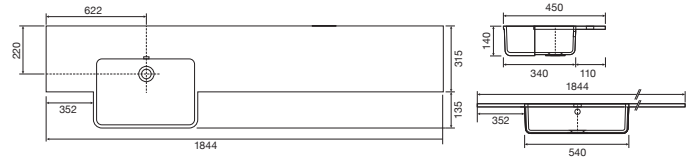

Semi Recessed Wing Basins

Semi Recessed Wing Basins are an all-in-one structure combining a semi recessed basin and worktop. They are designed to sit across a number of different furniture layouts according to the length of the basins, and all models include a template for cutting and shaping the basin unit upper panel to fit.

Fontana Cast Wing Basin - 1844mm

White. Cast Marble. No tap hole. Integrated Overflow. Suitable for use with a 1800mm run of furniture. This basin section will only suit a 600 standard carcass size. Basin can be cut to size and finished with the Fontana finishing kit. Supplied with White overflow ring, see more Type 3 / Type 4 overflow rings on [page 280](#).

Left Hand Bowl - 1844w x 455d x 170h mm	37.3605	£990
Right Hand Bowl - 1844w x 455d x 170h mm	37.3606	£990