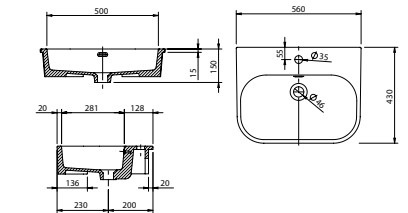

Daytona

White. Ceramic. One tap hole. Integrated Overflow. Supplied with a fixed oval Chrome overflow.

		Code	Price	Minimum Carcass Sizes
Standard	560w x 430d x 145h mm	37.9321	£265	600 Standard