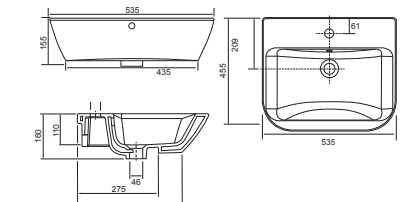

Cleveland

White. Ceramic. One tap hole. Integrated Overflow. Supplied with Chrome overflow ring which is optional.

		Code	Price	Minimum Carcass Sizes
Standard	535w x 455d x 155h mm	37.9177	£315	600 Standard