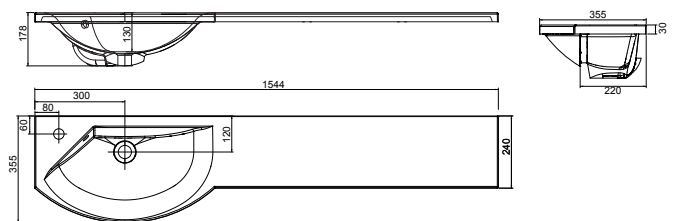

ART Cast Wing Basin - 1544mm (Slim)

CM

White. Cast Marble. One tap hole. Integrated Overflow. This basin section will only suit a 600 slimline carcass size. Basin can be cut to size if the cut end is positioned against a wall. Supplied with Chrome overflow ring, see more Type 2 / Type 3 overflow rings on [page 280](#).

Left Hand Bowl - 1544w x 355d x 175h mm	37.3847	£640
Right Hand Bowl - 1544w x 355d x 175h mm	37.3204	£640