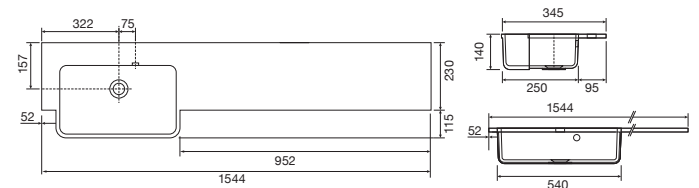

Fontana Cast Wing Basin - 1544mm (Slim)

White. Cast Marble. No tap hole. Integrated Overflow. Suitable for use with a 1500mm run of furniture. Not compatible with Bowland slimline units. This basin section will only suit a 600 slimline carcass size. Basin can be cut to size and finished with the Fontana finishing kit. Supplied with White overflow ring, see more Type 3 / Type 4 overflow rings on [page 280](#).

Left Hand Bowl - 1544w x 350d x 170h mm	37.3547	£900
Right Hand Bowl - 1544w x 350d x 170h mm	37.3548	£900