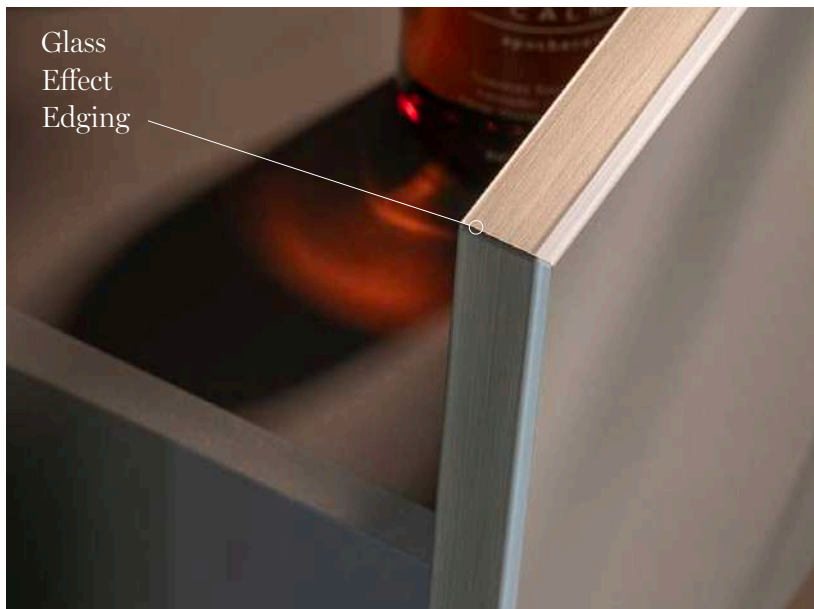

Fitted Furniture

Bowland collection

Bowland features a sleek and modern slab-style fascia with a contemporary inset profile. This sophisticated design offers high gloss options with fascias and panels, enhanced by glass-effect edging for added refinement. Alternatively, choose from a range of matt finishes, complemented by matching edging, to create a seamless and stylish look.

Furniture Features

Contemporary Inset Profile

Clean lines and an inset profile for a modern touch.

Premium Fittings

High-quality soft-close runners, hinges, and hardware for smooth, quiet operation.

Glass Effect Edging

Reversible end panels with glass effect edging available on select units.

Vanity to Match

A range of vanity options designed to match perfectly with our wider fitted collection.