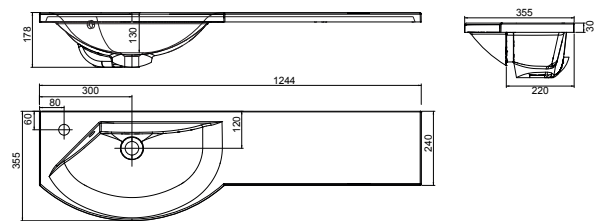

ART Cast Wing Basin - 1244mm (Slim)

CM

White. Cast Marble. One tap hole. Integrated Overflow. This basin section will only suit a 600 slimline carcass size. Basin can be cut to size if the cut end is positioned against a wall. Supplied with Chrome overflow ring, see more Type 2 / Type 3 overflow rings on [page 280](#).

Left Hand Bowl - 1244w x 355d x 175h mm	37.3849	£610
Right Hand Bowl - 1244w x 355d x 175h mm	37.3848	£610