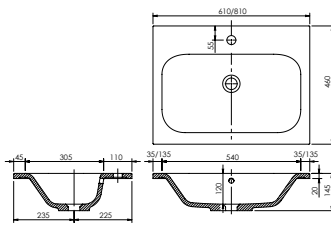

Orani/Vanity Basin