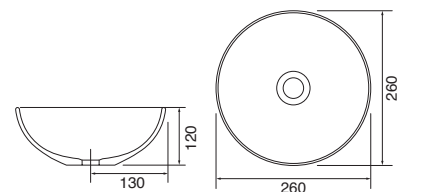

Tucson

White. Ceramic. No tap hole. No Overflow. We recommend using our free flowing unslotted waste with this basin, see **page 287**.

	Code	Price
260w x 260d x 120h mm	9169	£210