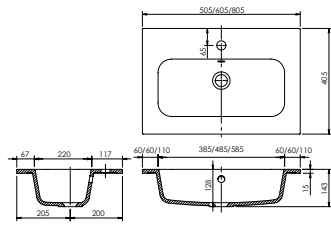

Vanity Basins

Vanity Basins are sized to fit perfectly on our vanity units, available in standard widths of 600mm, 800mm, and 1200mm. Designed for a seamless fit and optimal functionality in a variety of bathroom layouts.

Idro/Vanity Basin