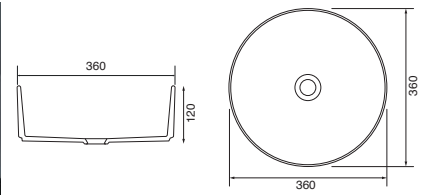

Sit-On Basins

Sit-On Basins are designed to be used with a worktop, creating a stylish, elevated focal point in your bathroom.

When planning your layout, consider the overall basin height and opt for lower height units if needed to maintain a comfortable and practical setup.

Indiana

White. Ceramic. No tap hole. No Overflow. We recommend using our free flowing unslotted waste with this basin, see **page 287**.

360w x 360d x 120h mm

Code

9317

Price

£350