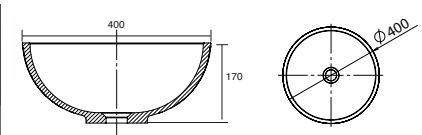

Vinci

Matt White. Cast Marble. No tap hole. No Overflow. We recommend using our free flowing unslotted waste with this basin, see **page 287**.

400w x 400d x 170h mm

Code

3689

Price

£328