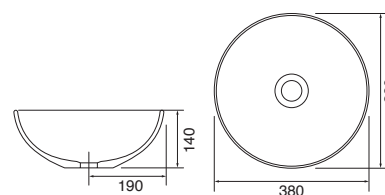

Sit-On Basins

Sit-on Basins are designed to be used with a worktop, creating a stylish, elevated focal point in your bathroom. When planning your layout, consider the overall basin height and opt for lower height units if needed to maintain a comfortable and practical setup.

Toledo

Gloss White. Ceramic. No tap hole. No Overflow. We recommend using our free flowing unslotted waste with this basin, see [page 287](#).

380w x 380d x 135h mm

Code	Price
9282	£215