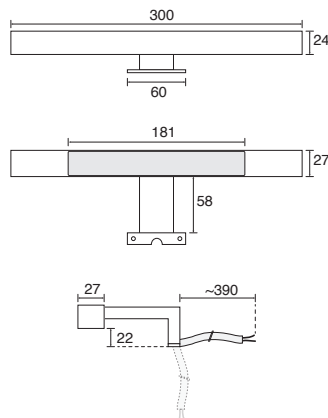

LED Recessed Lighting

LED recessed lighting can be installed to provide illumination throughout the bathroom and to highlight specific areas such as the shower or vanity. Our LED recessed lights are conveniently supplied in packs of four, designed to fit wherever you need with a slim profile and included hardware to ensure an easy setup.

4x1.2W • Transformer Included

29w x 16d x 29h mm	3925	£150

4x1.2W • Transformer Included

29w x 16d x 29h mm	3924	£159

4x2W • Transformer Included • IP67

15w x 41d x 15h mm	3854	£100

LED Wall Unit Lighting

4000K • 4.5W • Mains wired • IP21

300w x 98d x 45h mm	3934	£145

LED Lighting Strips

6w/M. 325lm/M. 3500K LED. LED Driver IP20. Integrated LEDs 5mm wide. Cool Light. Supplied with 12v LED Driver.

0.5 Metre	3927	£75
1 Metre	3928	£90
2 Metre	3929	£120

What is an LED Lighting Strip?

Using an LED lighting strip in your bathroom can enhance both functionality and ambiance. You can install LED strips under cabinets to illuminate the countertop, around the back of mirrors for even lighting, or along the ceiling edges to highlight architectural features.

Supplied in three popular length kits, these lighting strips can be cut to fit any size of unit. The special 3M self-adhesive backing tape allows you to stick them to almost any surface with ease.