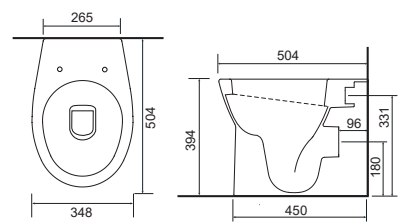

Denville

Denville BTW Pan with Hillston Seat. Supplied with Chrome hinges that are not interchangeable

36.9178.01 £310