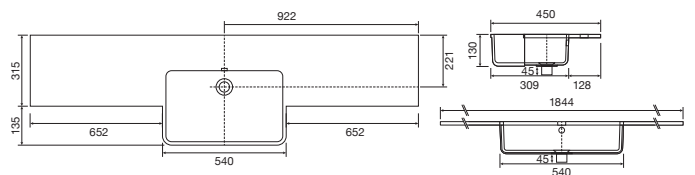

Caluso Solid Surface Basin

Caluso Solid Surface Wing Basin - 1844mm

Matt White. Solid Surface. No tap hole. Integrated Overflow. Suitable for use with an 1800mm run of furniture. This basin section will only suit a 600 standard carcass size. Can be cut and shaped using standard woodworking tools.

Central Bowl - 1844w x 450d x 175h mm	37.3538	£1,080