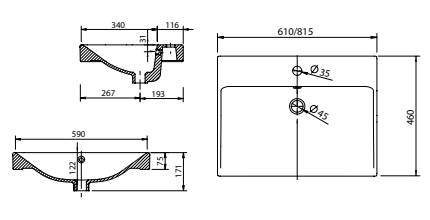

Panama - Standard

White. Ceramic. One tap hole. Integrated Overflow. Supplied with Chrome overflow ring, see more Type 3 overflow rings on **page 280**.

		Code	Price	Suitable Vanity Carcass Sizes
Standard	610w x 460d x 170h mm	9315	£365	600mm Standard
Standard	815w x 465d x 175h mm	9316	£465	800mm Standard