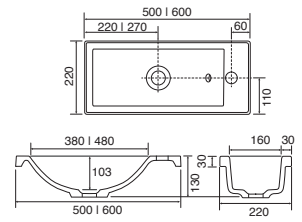

Finesse Slimline/Drop In Basin

White. Cast Marble. One tap hole. External Overflow. Reversible left/right basin positioning. Suitable for slimline base/basin units only. Each basin size is recommended to match the carcass size (i.e. 500 basin suits a 500 carcass). Supplied with Chrome overflow ring, see more Type 1 overflow rings on **page 280**.

500w x 220d x 130h mm	3092	£323
600w x 220d x 130h mm	3090	£323