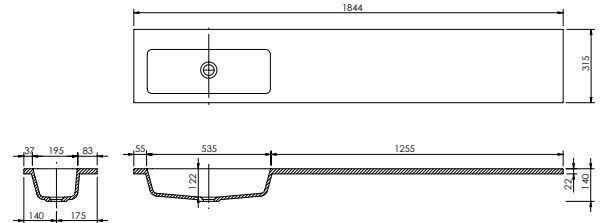

Inari Inline Cast Wing Basin/Vanity Basin

White. Cast Marble. No tap hole. No Overflow. Overflow rings not required. Basin can be cut to size if the cut end is positioned against a wall.

Left Hand Bowl - 1844w x 315d x 140h mm	3687	£605
Right Hand Bowl - 1844w x 315d x 140h mm	3688	£605